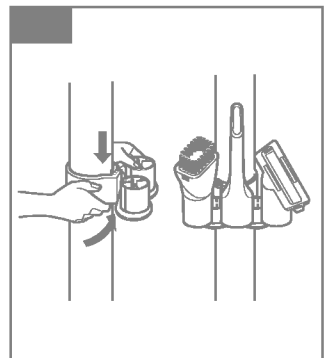

V-4245HTV

CH01

P/No.: 3828F13751Z

Made in KOREA

<http://www.lge.com/>