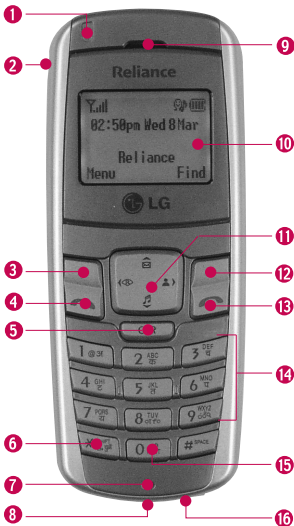

## PHONE COMPONENTS

The following shows key components of your mobile phone.

1. Service LED
2. Headset Jack
3. Soft Key1
4. CALL Key
5. Clear Key
6. Vibrate Mode Key
7. Microphone
8. Data Port
9. Earpiece
10. LCD Screen
11. 4 Way Navigation Key
12. Soft Key2
13. END/PWR Key
14. Alphanumeric Keypad
15. Key Pad Lock Key
16. Charger Port

**LCD Screen** Displays messages & indicator icons.

**Soft Keys** The names of the functions of these keys appear at the bottom of the screen

- **Soft Key 1** 

Used to display the function setting menu. Accepts the highlighted choice when navigating through a menu.