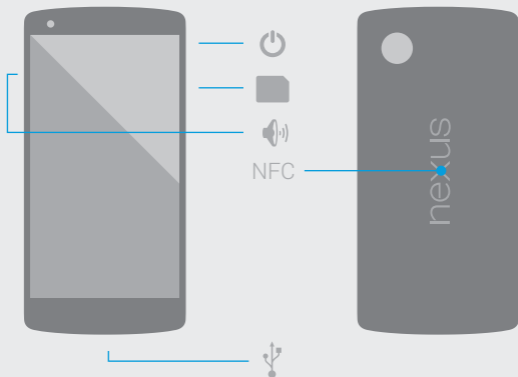

nexus 5

To turn on, press and hold the  button for a few seconds

For online help and support, visit support.google.com/nexus

Fully charge the battery from a power outlet