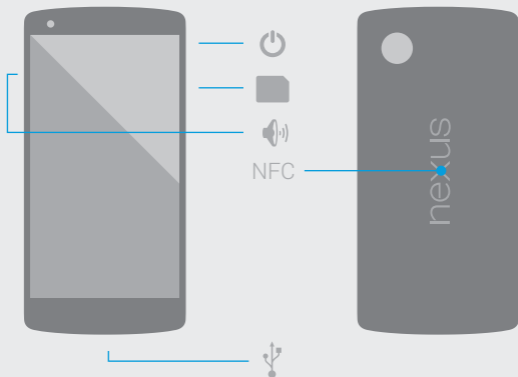

nexus 5

To turn on, press and hold
the  button for a few seconds

For online help and support, visit
support.google.com/nexus

Fully charge the battery from a power outlet