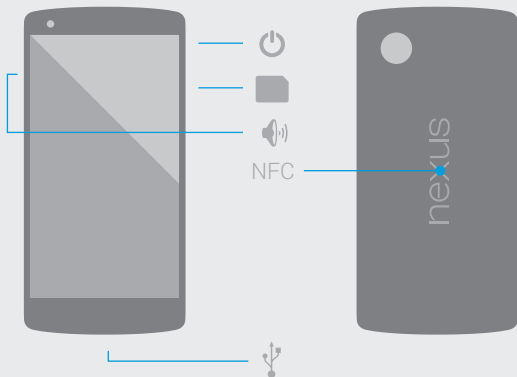

nexus 5

To turn on, press and hold the  button for a few seconds

For online help and support, visit support.google.com/nexus

Fully charge the battery from a power outlet