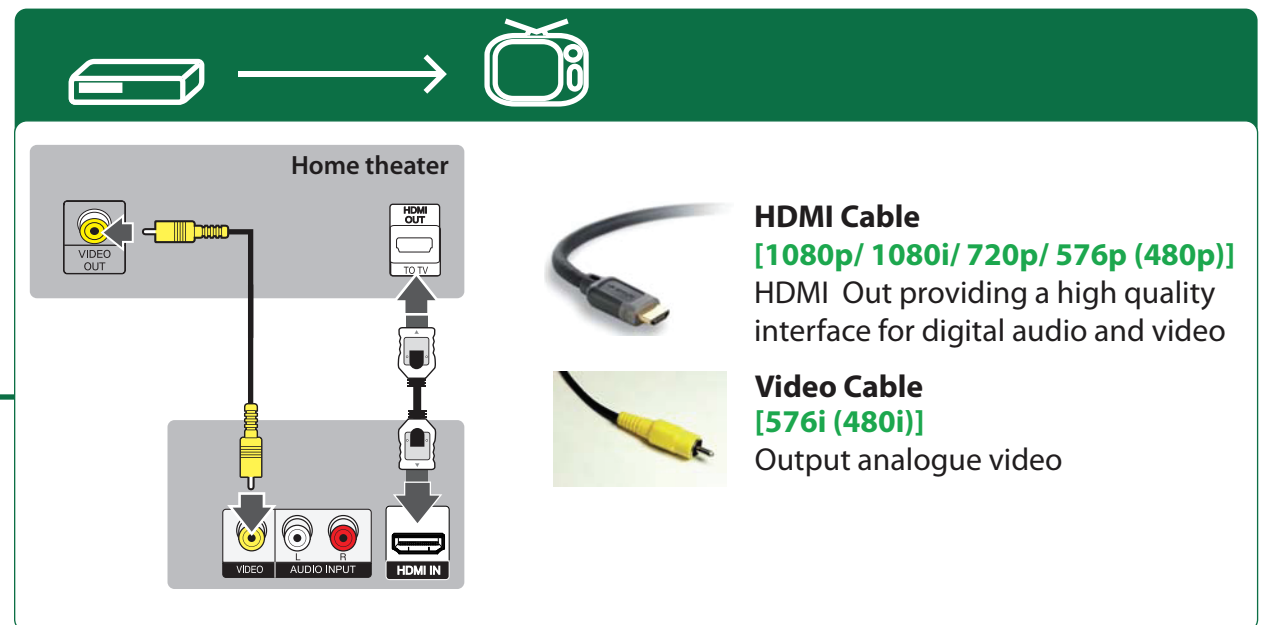

Quick Setup Guide

Accessories, speaker design and rear of units may be different according to models

Audio Cable
Input analogue audio

HDMI Cable
[1080p/ 1080i/ 720p/ 576p (480p)]
HDMI Out providing a high quality interface for digital audio and video

Video Cable
[576i (480i)]
Output analogue video

MBM63820808

Quick Setup Guide

Accessories, speaker design and rear of units may be different according to models