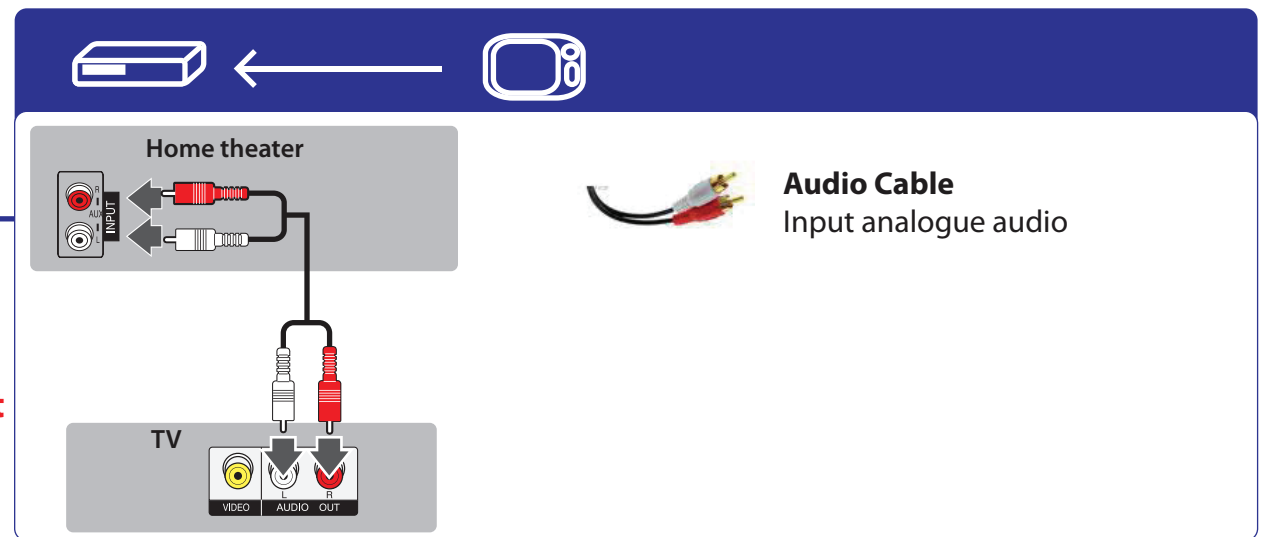

Quick Setup Guide

Accessories, speaker design and rear of units may be different according to models

Audio Cable
Input analogue audio

HDMI Cable
[1080p/ 1080i/ 720p/ 576p (480p)]
HDMI Out providing a high quality interface for digital audio and video

Video Cable
[576i (480i)]
Output analogue video

MBM63820808

Quick Setup Guide

Accessories, speaker design and rear of units may be different according to models