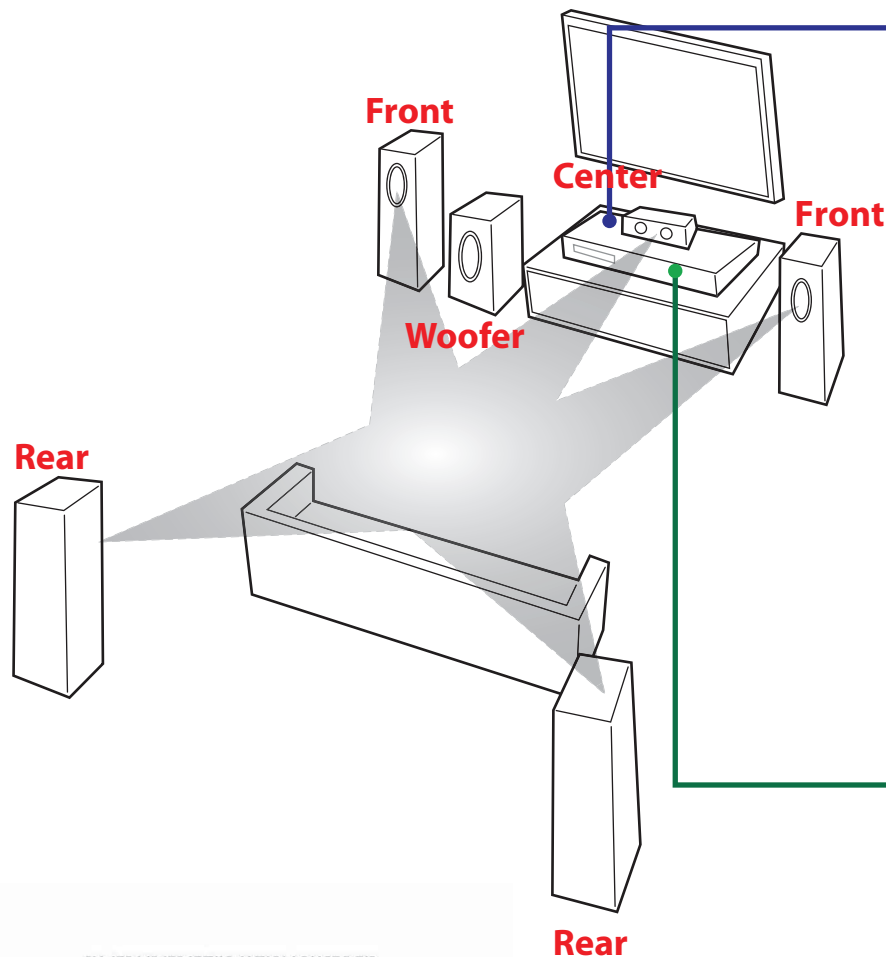

Quick Setup Guide

Accessories, speaker design and rear of units may be different according to models

Audio Cable
Input analogue audio

HDMI Cable
[1080p/ 1080i/ 720p/ 576p (480p)]
HDMI Out providing a high quality interface for digital audio and video

Video Cable
[576i (480i)]
Output analogue video

MBM63820808

Quick Setup Guide

Accessories, speaker design and rear of units may be different according to models