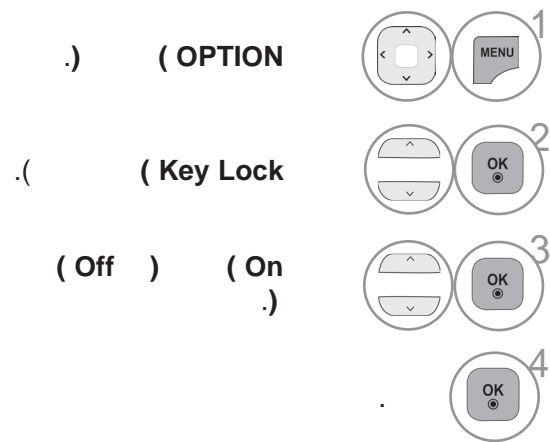

P) (On) (Key Lock •
P) (INPUT
) (POWER INPUT) (NUMBER
Key Lock (X) ') (On •