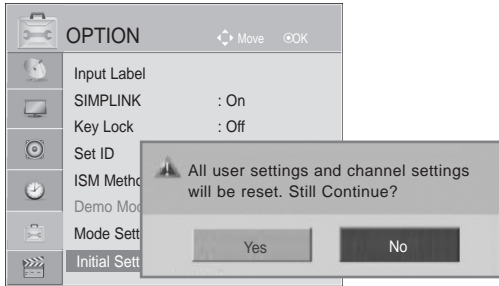

Picture	) ( Cinema	AV	) ( Cinema	•
) ( PICTURE	)	( Sound Mode	) ( Mode	
		) ( AUDIO		
		AV	) ("Off"	•

)

(

) ( Initial Setting

) ( OPTION

) ( Initial Setting

) ( Yes

) ( Initial Reset