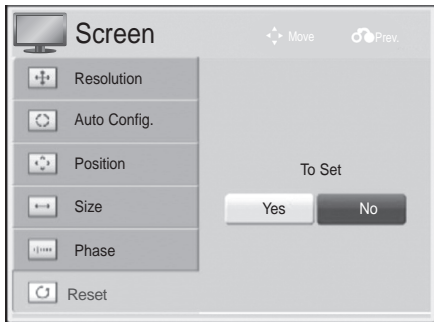

HDMI/DTV

Vertical)Hz(Frequency) ( )	Horizontal)kHz(Frequency) ( )	Resolution) (
59.94	31.47	720x480
60.00	31.50	720x480
50.00	31.25	720x576
59.94	44.96	1280x720
60.00	45.00	1280x720
50.00	37.50	1280x720
59.94	33.72	1920x1080
60.00	33.75	1920x1080
50.00	28.125	1920x1080
59.94	67.432	1920x1080
60.00	67.50	1920x1080
50.00	56.25	1920x1080
24.00	27.00	1920x1080
30.00	33.75	1920x1080

)42/50PJ2***

(RGB-PC

Vertical)Hz(Frequency) ( )	Horizontal)kHz(Frequency) ( )	Resolution) (
70.09	31.468	640x350
70.09	31.469	720x400
59.94	31.469	640x480
60.317	37.879	800x600
60.004	48.363	1024x768
59.87	47.776	1280x768
59.799	47.720	1360x768
59.895	63.668	1280x1024
59.934	66.587	1920x1080

50PJ3*** 50PJ5*** 50PJ6***

50/60PK5***

SXGA

RGB-PC

5

)50/60PK5*** (60 1920x1080
50PJ5*** 50PJ3*** (60 1360x768
42PJ3*** (60 1024x768)50PJ6***
)42PJ6*** 42PJ5***

(42/50PJ2***

(

)

(SCREEN RESET

.RGB)576i 480i (:

- .) (PICTURE 1
- .) (Screen 2
- .) (Reset 3
- .) (Yes 4
- .) (Reset 5

-) / (MENU/EXIT •
-) (BACK •