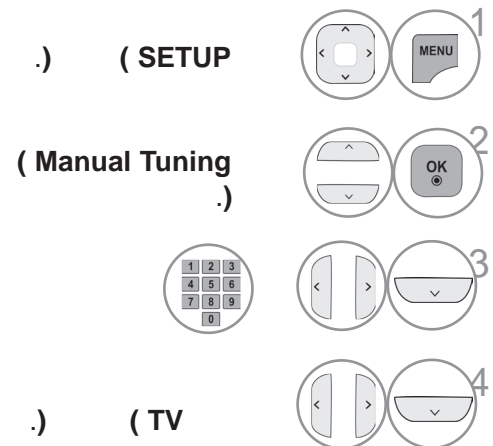

) (MENU •
) (RETURN •

) / / / / / / /	(SECAM B/G PAL B/G : BG •
) / / / / / / /	(PAL I/II : I
(CIS / / / / / / /	(:SECAM D/K PAL D/K : DK
) (PAL-M) / / / / / / /	(NTSC-M : M
.8 3	•