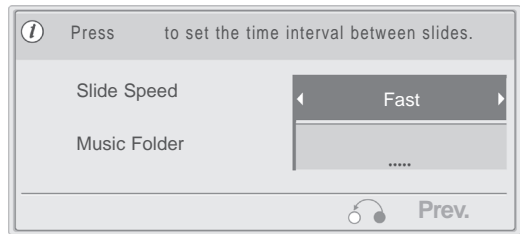

USB

USB

.) (Set Photo View  
( Music Folder  
( BGM )

# USB

.) ( Set Video

**Set Video.**

- Picture Mode ◀ Vivid ▶
- Contrast 100
- Brightness 50
- Sharpness 70
- Colour 70
- Tint 0
- Colour Temperature 0
- Noise Reduction Off
- Picture Reset

Prev.

(58 55 53 (.