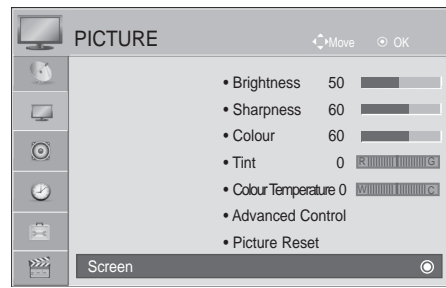

.(576i 480i (RGB) (Position
. RGB) (Phase) (Size

) / (MENU/EXIT)
) (BACK)