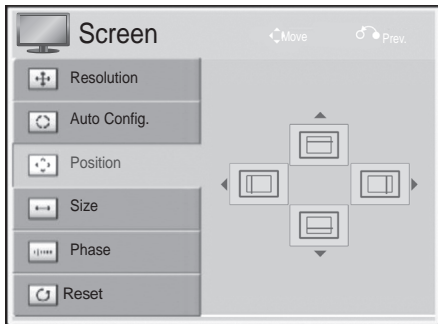

.(576i 480i (RGB) (Position
. RGB) (Phase) (Size

) / (MENU/EXIT)
) (BACK)