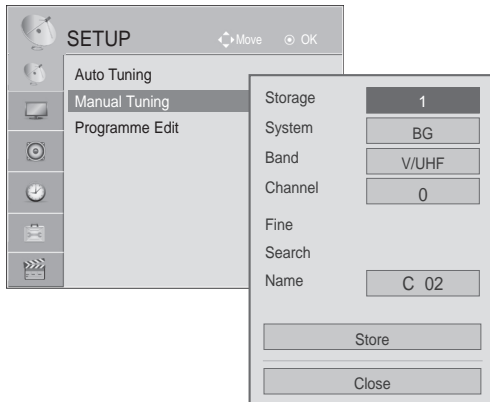

) (MENU •
) (RETURN •

) / / / / / / /	(SECAM B/G PAL B/G : BG •
) / / / / / / /	(PAL I/II : I
(CIS / / / / / / /	(:SECAM D/K PAL D/K : DK
) (PAL-M) / / / / / / /	(NTSC-M : M
.8 3	•