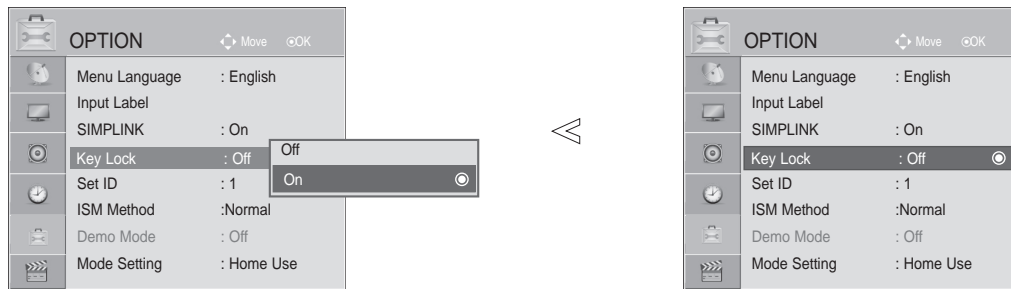

/) (KEY LOCK