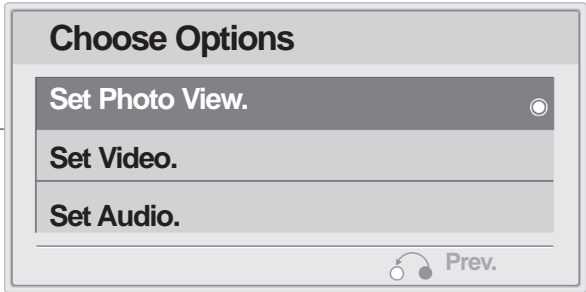

USB

.) (Set Photo View
(Music Folder
(BGM)