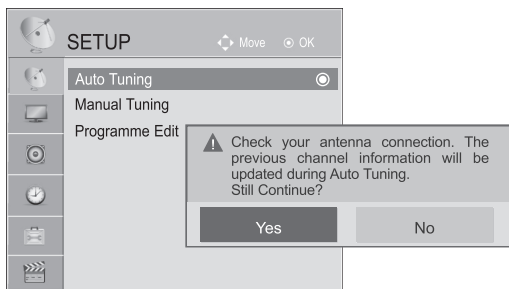

( Sleep Timer • )

( Favourite • )

( USB Eject • )

(42/50PJ2\*\*\* ( .USB ) ( "Eject" : ) USB

42/50PJ2\*\*\*

( Q.MENU )

- ) / ( MENU/EXIT •
- ) ( BACK •

/