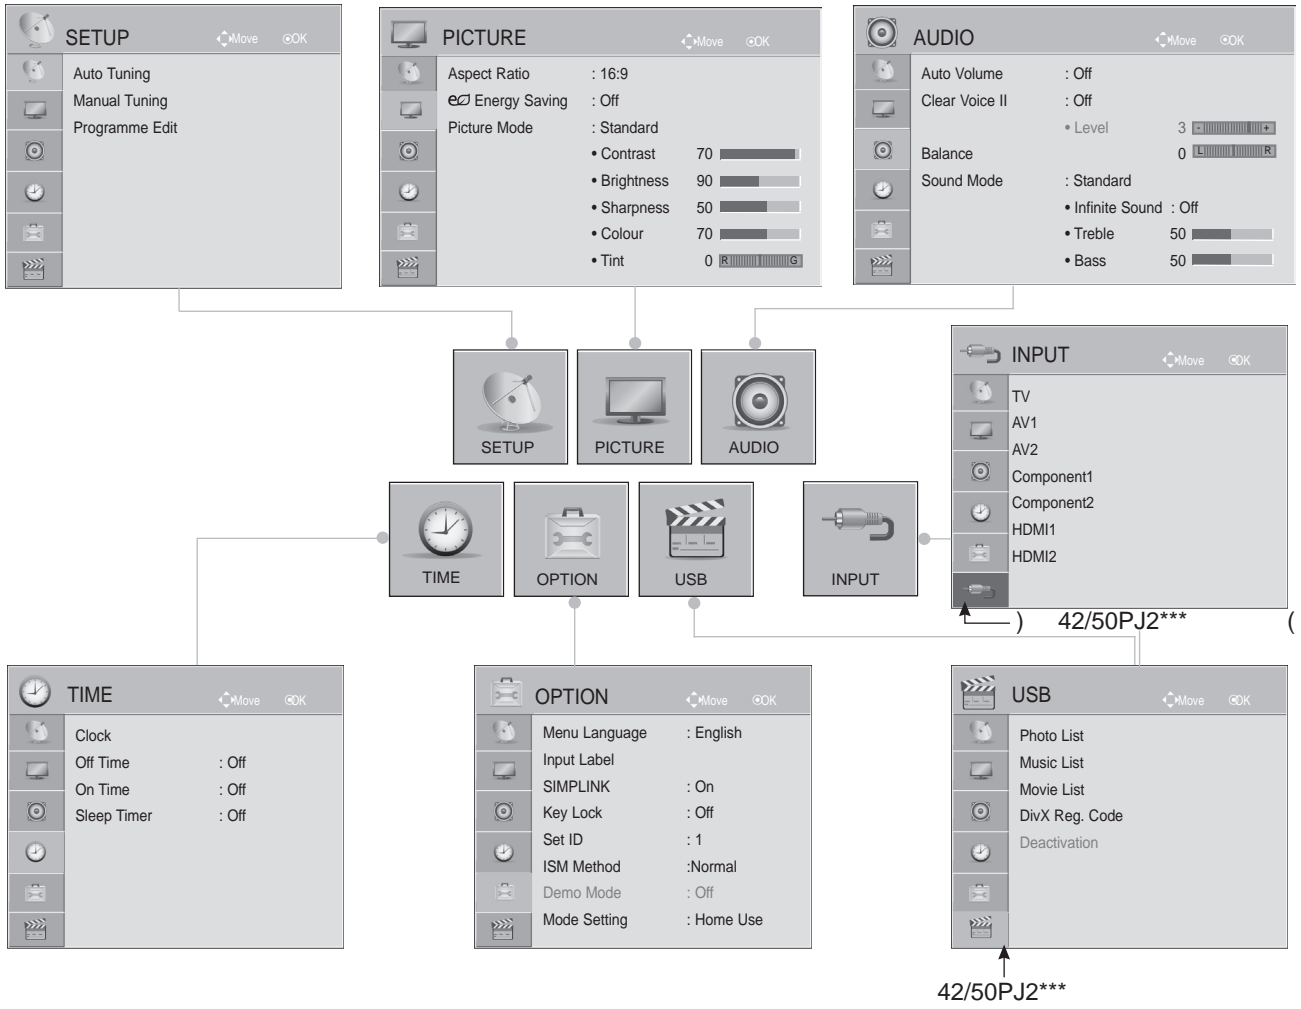

/

( Q.Menu )

( Aspect Ratio • )

( Zoom 14:9 4:3 ) ( Original 16:9 ) / ( Zoom Setting )

( Ratio Menu ) / ( Cinema Zoom )

( Picture Mode • )

( Sound Mode • )

( Audio • )

( Sleep Timer • )

( Favourite • )

( USB Eject • )

(42/50PJ2\*\*\* ( .USB ) ( "Eject" : ) USB

42/50PJ2\*\*\*

( Q.MENU )

- ) / ( MENU/EXIT •
- ) ( BACK •

/