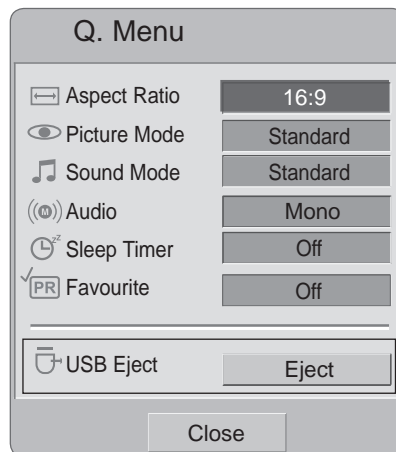

/

(Q.Menu)

(Aspect Ratio •)

(Zoom 14:9 4:3) (Original 16:9) / (Zoom Setting)

(Ratio Menu) / (Cinema Zoom)

(Picture Mode •)

(Sound Mode •)

(Audio •)

(Sleep Timer •)

(Favourite •)

(USB Eject •)

(42/50PJ2*** (.USB) ("Eject" :) USB

42/50PJ2***