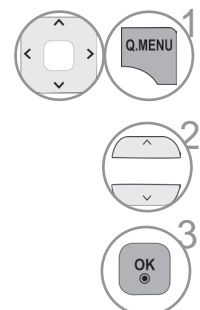

/

( Q.Menu )

( Aspect Ratio • )

( Zoom 14:9 4:3 ) ( Original 16:9 ) / ( Zoom Setting )

( Ratio Menu ) / ( Cinema Zoom )

( Picture Mode • )

( Sound Mode • )

( Audio • )

( Sleep Timer • )

( Favourite • )

( USB Eject • )

(42/50PJ2\*\*\* ( .USB ) ( "Eject" : ) USB

42/50PJ2\*\*\*

( Q.MENU )

- ) / ( MENU/EXIT •
- ) ( BACK •

/