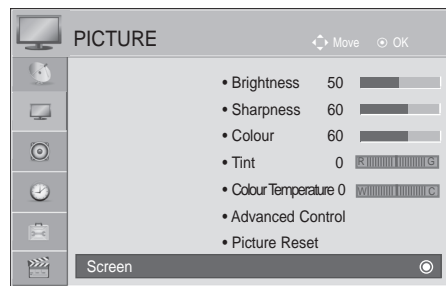

HDMI/DTV

Vertical)Hz(Frequency) ( )	Horizontal)kHz(Frequency) ( )	Resolution) (
59.94	31.47	720x480
60.00	31.50	720x480
50.00	31.25	720x576
59.94	44.96	1280x720
60.00	45.00	1280x720
50.00	37.50	1280x720
59.94	33.72	1920x1080
60.00	33.75	1920x1080
50.00	28.125	1920x1080
59.94	67.432	1920x1080
60.00	67.50	1920x1080
50.00	56.25	1920x1080
24.00	27.00	1920x1080
30.00	33.75	1920x1080

)42/50PJ2***

(RGB-PC

Vertical)Hz(Frequency) ( )	Horizontal)kHz(Frequency) ( )	Resolution) (
70.09	31.468	640x350
70.09	31.469	720x400
59.94	31.469	640x480
60.317	37.879	800x600
60.004	48.363	1024x768
59.87	47.776	1280x768
59.799	47.720	1360x768
59.895	63.668	1280x1024
59.934	66.587	1920x1080

50PJ3*** 50PJ5*** 50PJ6***

50/60PK5***

SXGA

RGB-PC

5

)50/60PK5*** (60 1920x1080
50PJ5*** 50PJ3*** (60 1360x768
42PJ3*** (60 1024x768)50PJ6***
)42PJ6*** 42PJ5***

(42/50PJ2***

(

)

(SCREEN RESET

.RGB)576i 480i (:

- .) (PICTURE 1
- .) (Screen 2
- .) (Reset 3
- .) (Yes 4
- .) (Reset 5

-) / (MENU/EXIT •
-) (BACK •