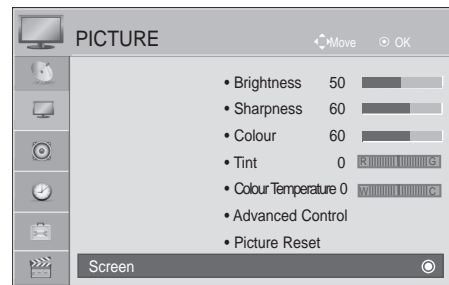

) ( PICTURE   1

) ( Screen   2

) (.Auto Config   3

) ( Yes   4

) (.Auto Config  5

) / ( MENU/EXIT •  
 ) ( BACK •

RGB

(1360x768 1280x768 1024x768( RGB[PC] :