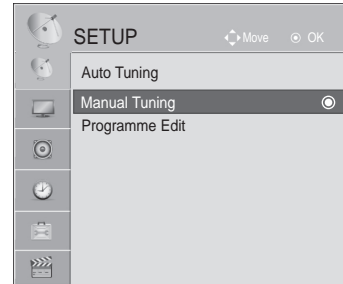

) (MENU •
) (RETURN •

) / / / / / / /	(SECAM B/G PAL B/G : BG •
) / / / / / / /	(PAL I/II : I
(CIS / / / / / / /	(:SECAM D/K PAL D/K : DK
) (PAL-M) / / / / / / /	(NTSC-M : M
.8 3	•