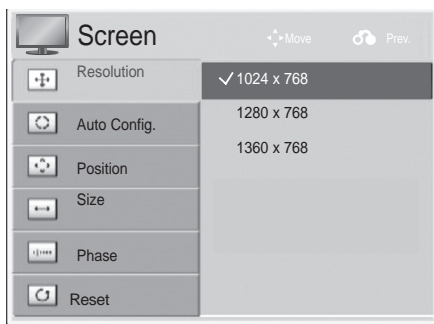

) ( PICTURE   1

) ( Screen   2

) (.Auto Config   3

) ( Yes   4

) (.Auto Config  5

) / ( MENU/EXIT •  
 ) ( BACK •

RGB

(1360x768 1280x768 1024x768( RGB[PC] :