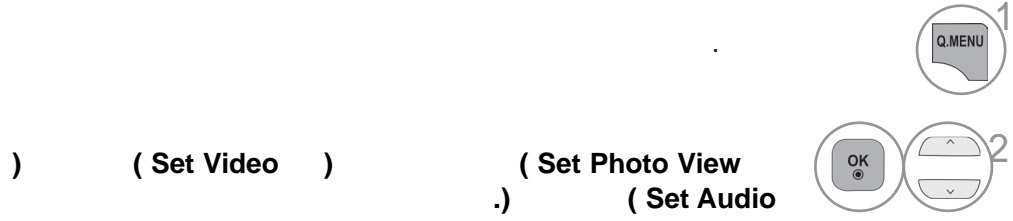

# USB

) ( BACK

USB

USB

) ( EXIT

USB

) ( View

# USB

**BGM** ) ( Slideshow  
 ) ( )Rotate(  ) (    6  
 .) ( Hide ) ( Delete

:) ( Slideshow  
 .) ( Option  
 ) ( Options ) ( BGM :)  
 ( BGM :)  
 .) ( Rotate(  )  
 360 °270 °180 °90  
 .) ( Delete  
 .) ( Hide  
 .) ( OK

USB

USB

.) (Set Photo View  
( Music Folder  
( BGM )