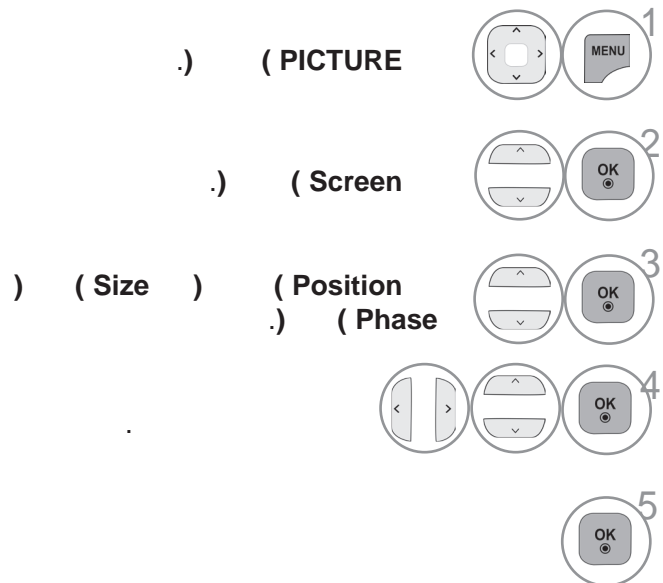

.(576i 480i (RGB) (Position
. RGB) (Phase) (Size

) / (MENU/EXIT)
) (BACK)