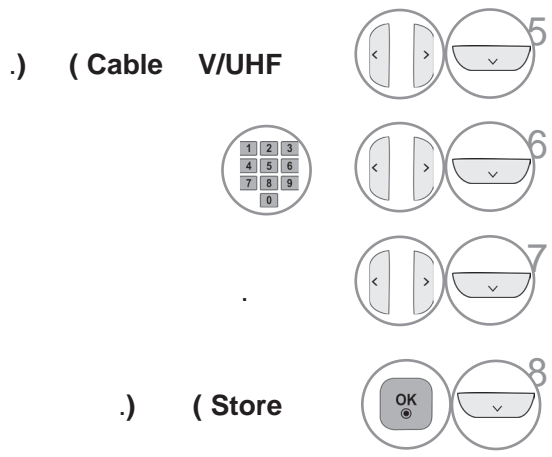

) (MENU •
) (RETURN •

) / / / / / / /	(SECAM B/G PAL B/G : BG •
) / / / / / / /	(PAL I/II : I
(CIS / / / / / / /	(:SECAM D/K PAL D/K : DK
) (PAL-M) / / / / / / /	(NTSC-M : M
.8 3	•