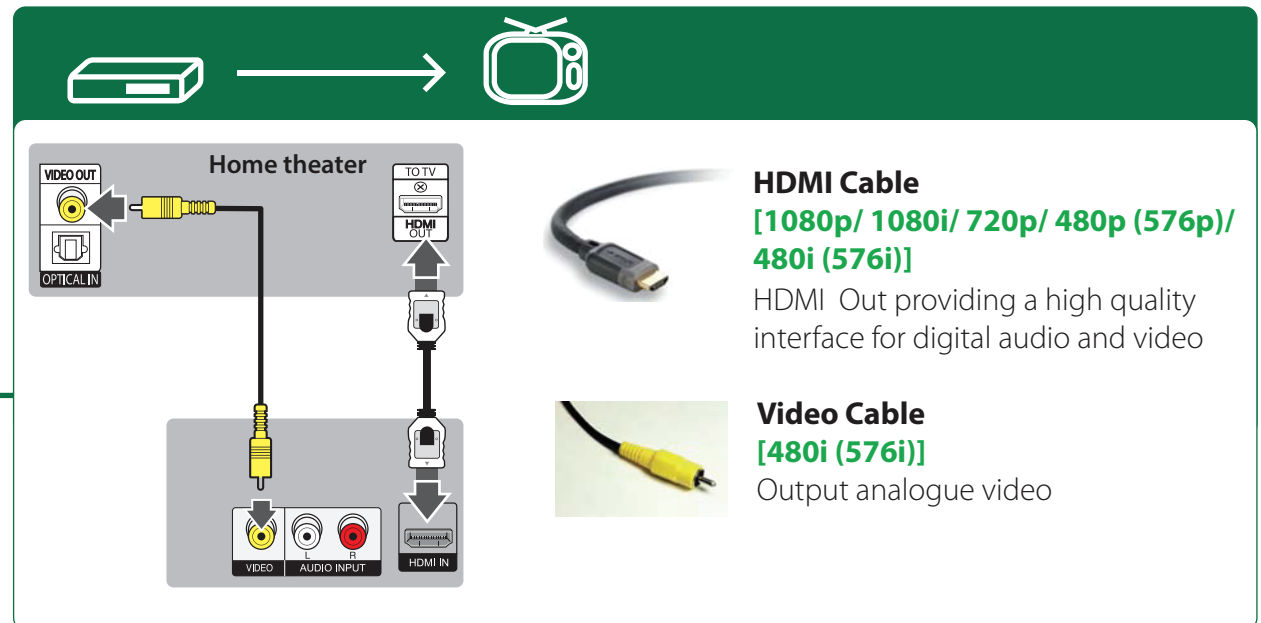

# Quick Setup Guide

Accessories, speaker design and rear of units may be different according to models

**Optical Cable**  
Input digital audio

**Audio Cable**  
Input analogue audio

**HDMI Cable**  
[1080p/ 1080i/ 720p/ 480p (576p)/ 480i (576i)]  
HDMI Out providing a high quality interface for digital audio and video

**Video Cable**  
[480i (576i)]  
Output analogue video

MBM63820612