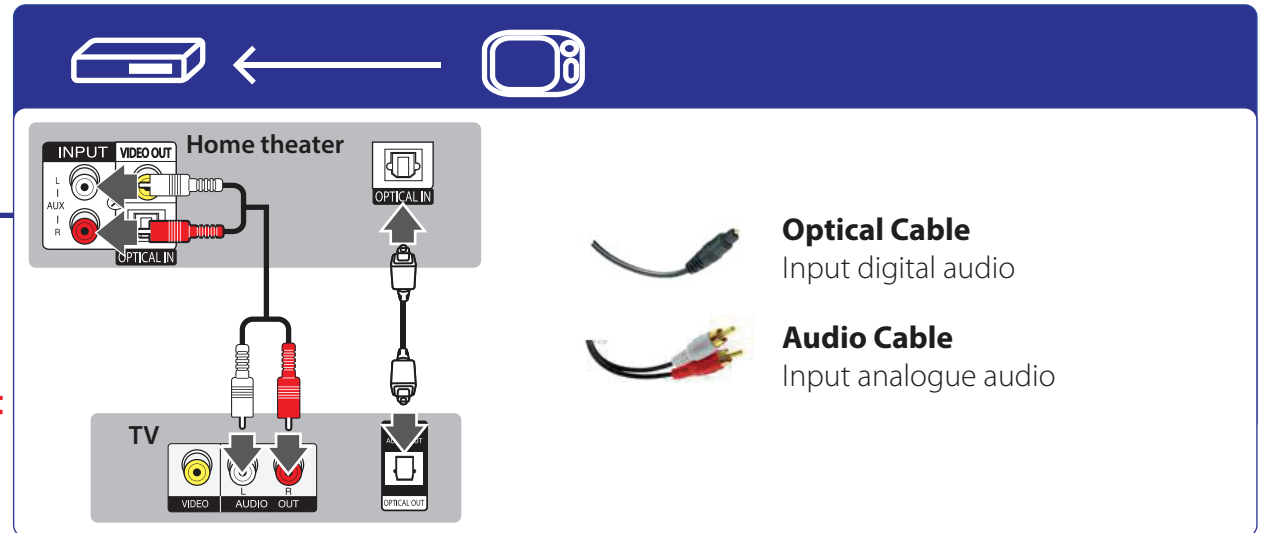

# Quick Setup Guide

Accessories, speaker design and rear of units may be different according to models

**Optical Cable**  
Input digital audio

**Audio Cable**  
Input analogue audio

**HDMI Cable**  
[1080p/ 1080i/ 720p/ 480p (576p)/ 480i (576i)]  
HDMI Out providing a high quality interface for digital audio and video

**Video Cable**  
[480i (576i)]  
Output analogue video

MBM63820612