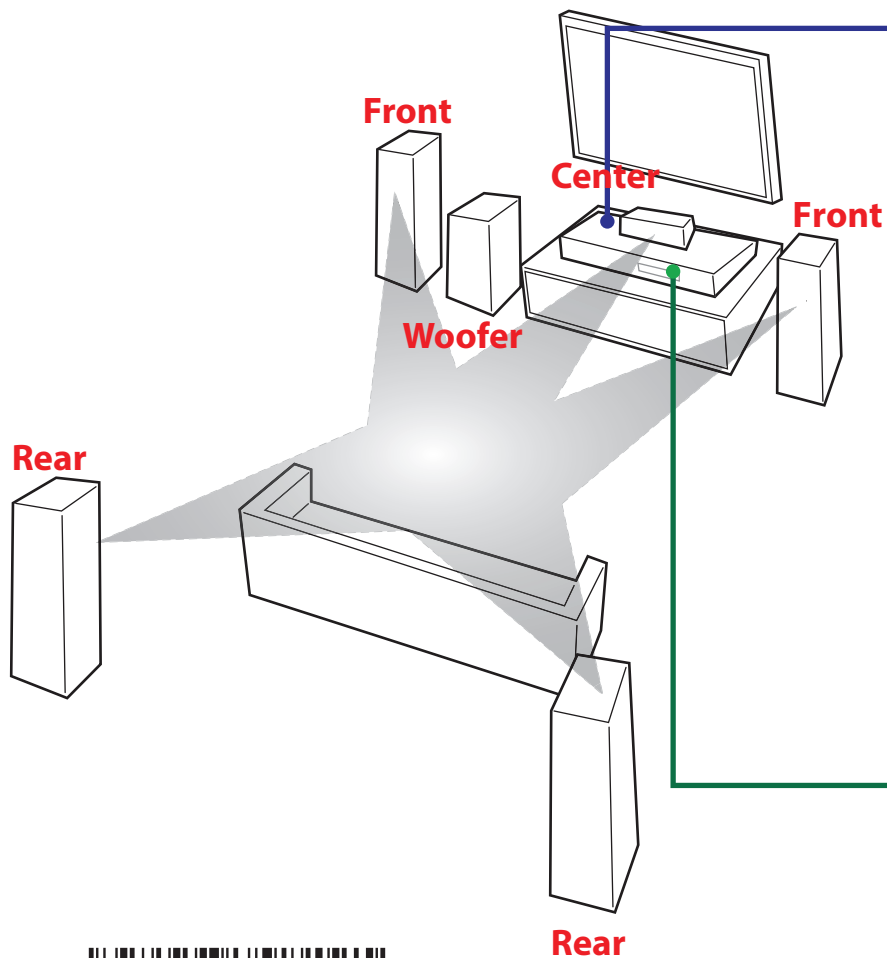

# Quick Setup Guide

Accessories, speaker design and rear of units may be different according to models

**Optical Cable**  
Input digital audio

**Audio Cable**  
Input analogue audio

**HDMI Cable**  
[1080p/ 1080i/ 720p/ 480p (576p)/ 480i (576i)]  
HDMI Out providing a high quality interface for digital audio and video

**Video Cable**  
[480i (576i)]  
Output analogue video

MBM63820612