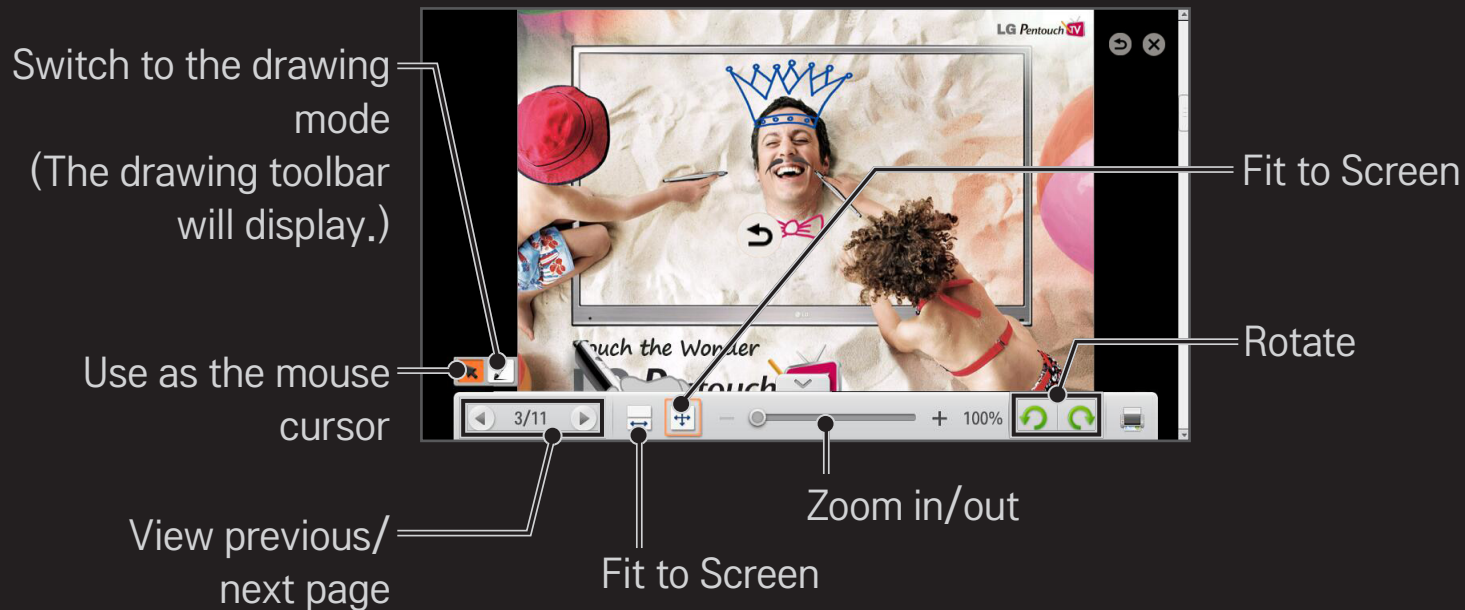

Switch to the drawing mode
(The drawing toolbar will display.)

Use as the mouse
cursor

View previous/
next image

Delete

Print

Slideshow

☐ To Use the Office Viewer Function

SMART  ⇒ Touch Home → Office Viewer

- ✎ You can only use **Office Viewer** when a USB storage device is connected. Connect the USB storage device containing Microsoft Office files (.xls, .xlsx, .ppt, .pptx, .doc, .docx), Adobe Acrobat files (.pdf) or text files (.txt).

— Select the file you want.

□ To Use the Office Viewer Function (Continued)

Smart  ⇒ Touch Home → Office Viewer → Select the file you want

 If you draw a picture in Office Viewer, it will be saved in *.jpg format.