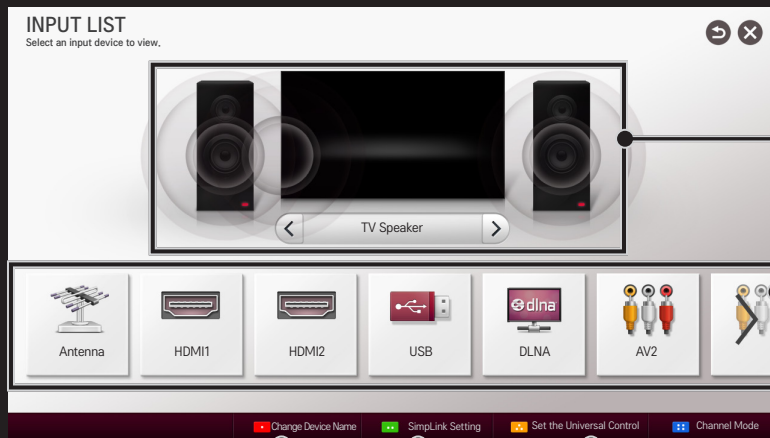

☐ To select an external input

SMART ⇒ Input List

Selects external input.

Selects speaker.

Selects input.

Sets the Channel Mode.
[Depending on country]

Sets OSS.
[Depending on country]

Allows you to edit the
device label.

Sets SimpLink.