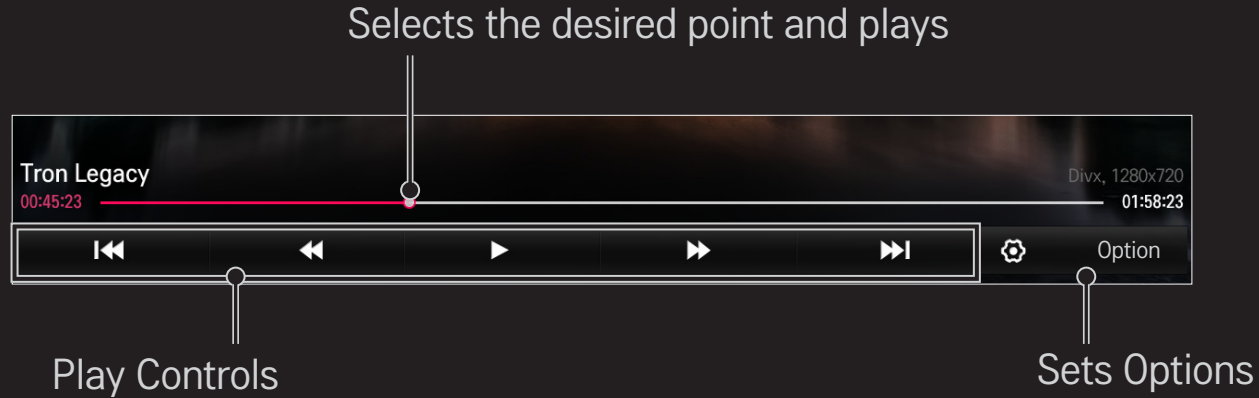

☐ To use SmartShare™

SMART 🏠 ⇒ SmartShare™

Provides photo/music/video files on the TV by connecting a USB device or home network (DLNA).

Displays photo/music/video files from all of the devices connected to the TV.

Shows how to connect PCs, Smartphones, and USB drives.

❑ To control video playback

Controls playback and sets options while viewing videos.

❑ To control photo view

Controls playback and sets options while viewing pictures in full screen.

❑ To control music playback

Controls playback and sets options while playing music.

Plays

Sets the repeat/random function.

Listen to music with the screen turned off.

Selects the desired point and plays

Sets options