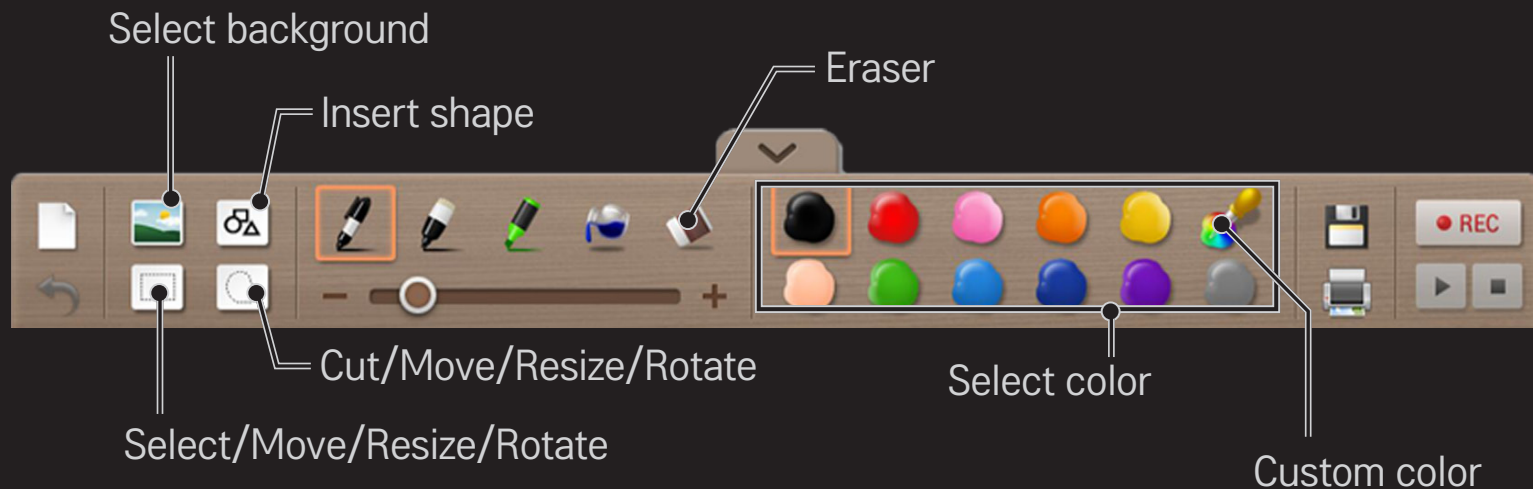

Shows the touch pen's battery level

On-screen owner's manual for Pentouch

Import an image or select a path to save it

❑ To Use the Drawing Toolbar

If you select the drawing mode in My Gallery, Office Viewer or Internet, the drawing toolbar will display at the bottom of the screen.

□ To Use the Drawing Toolbar (Continued)

- ✎ If multiple images overlap each other, the eraser may function more slowly than usual.
- ✎ Cut/Move/Resize/Rotate can only be used for a single drawing object.
- ✎ If you use two touch pens, the drawing toolbar shows the setting of the touch pen that you used last.