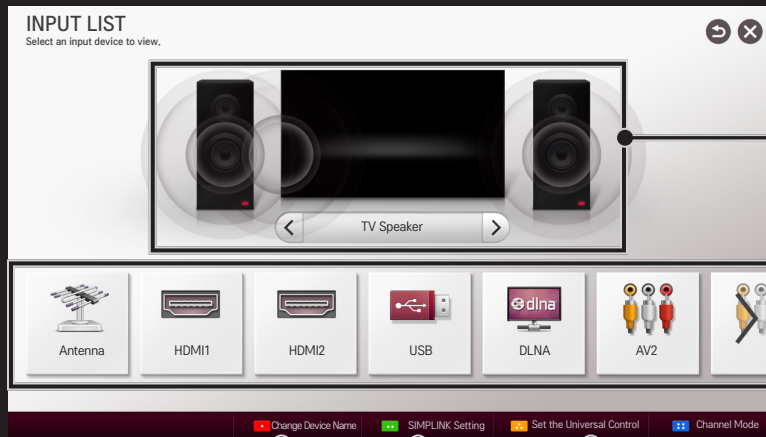

☐ To select an external input

SMART ⇒ Input List

Selects external input.

Selects speaker.

Selects input.

Sets the Channel Mode.
[Depending on country]

Sets OSS.
[Depending on country]

Allows you to edit the
device label.

Sets SIMPLINK.