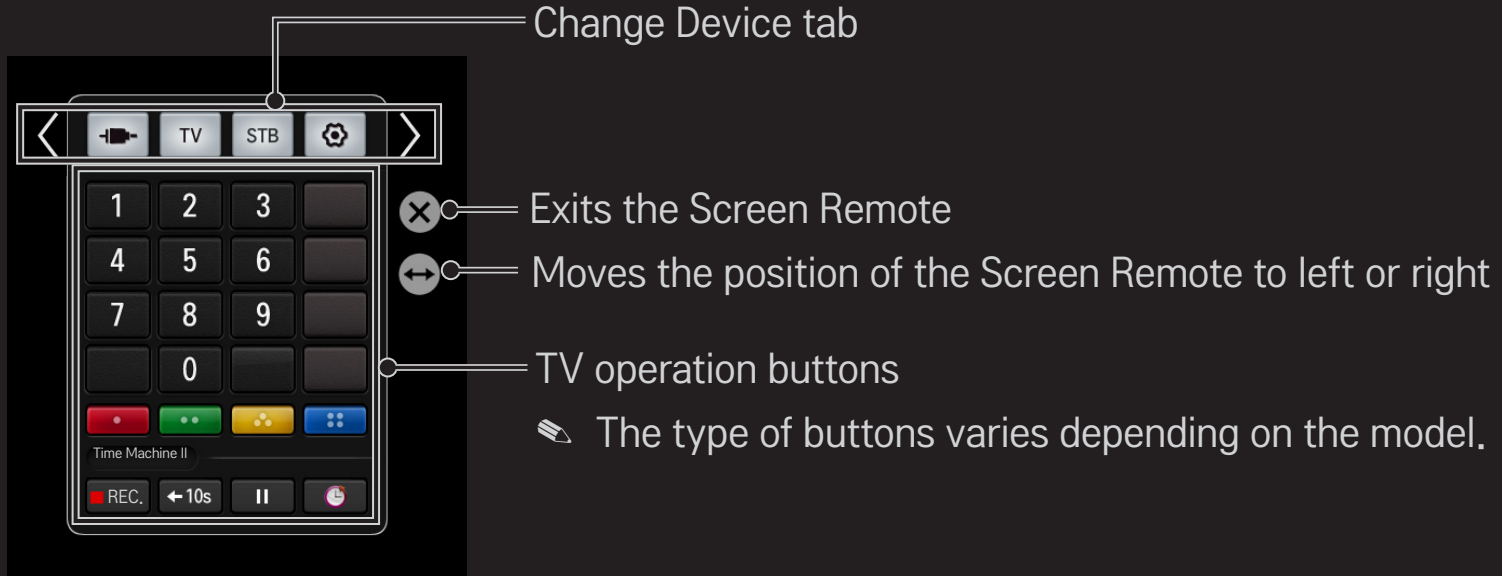

Auto Setting	A service country is automatically set for your Smart TV.
Manual Setting	A service country can be set manually for your Smart TV.

 If a network is disconnected while setting the service country, it may not be set properly.

❑ To use Screen Remote

Press the **123** button on the Magic Remote Control.

Use the Magic Remote Control to select buttons on the Screen Remote displayed on the screen.

□ To use Screen Remote

- ✎ The type of buttons on the Screen Remote varies depending on the region or the type of connected device.
- ✎ Image shown may differ from your TV.

❑ To control a device connected to the TV using the Screen Remote

You can control a device connected via SimpLink or MHL using the Screen Remote.

- 1 Check if the device is connected to the TV.
 - 2 After pressing the **123** button on the Magic Remote Control, select the device you want to control in the Change Device tab. The Screen Remote that can control the device appears.
- ✎ This may not work with the **123** button for some models.
 - ✎ For more information about SimpLink or MHL connection, please refer to the connection section of "Owner's Manual" provided with the TV.