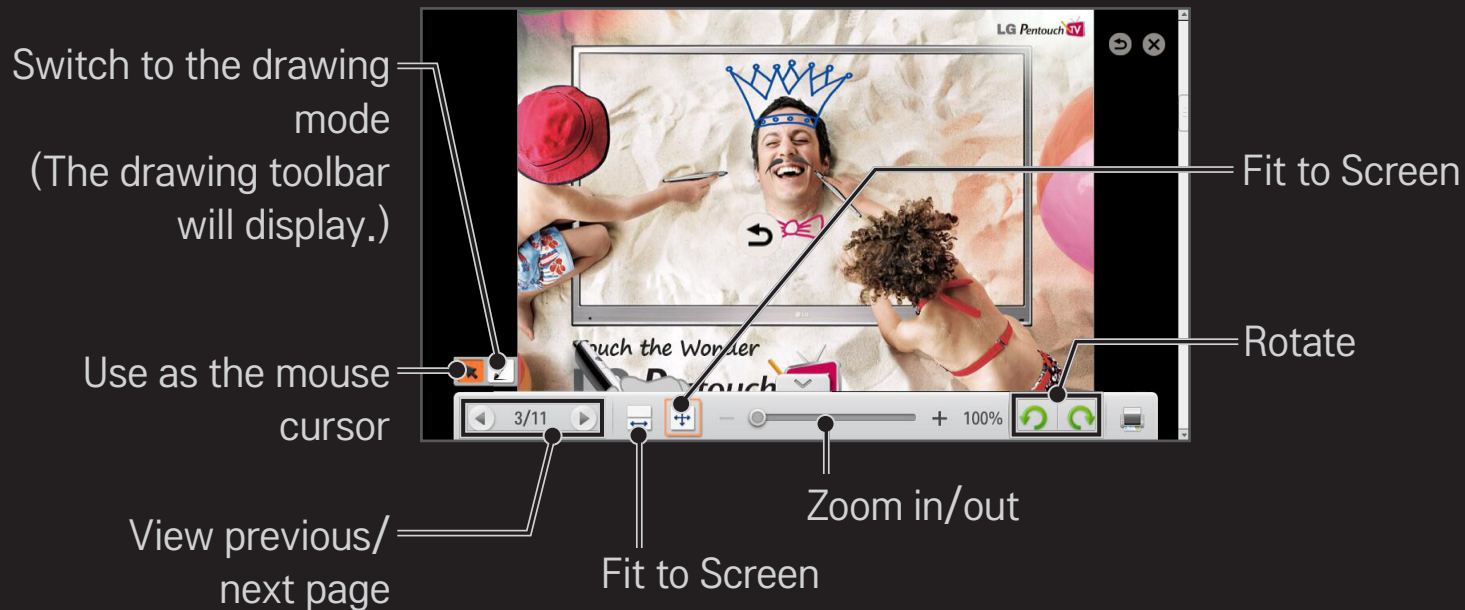

❑ To view 3D images

3D imaging is a technology that utilizes the slight difference in left/right eyes to make the images on the TV appear just like real-life 3-dimensional space.

- 1 Play a 3D-image title or tune to a 3D channel.
- 2 Press the **3D** button to activate 3D.
- 3 Turn on the 3D glasses and put them on.
- 4 While viewing 3D images, press the **3D** button on the remote control to end 3D image viewing.

Switch to the drawing mode
(The drawing toolbar will display.)

Use as the mouse
cursor

View previous/
next image

Delete

Print

Slideshow

☐ To Use the Office Viewer Function

SMART  ⇒ Touch Home → Office Viewer

- ✎ You can only use **Office Viewer** when a USB storage device is connected. Connect the USB storage device containing Microsoft Office files (.xls, .xlsx, .ppt, .pptx, .doc, .docx), Adobe Acrobat files (.pdf) or text files (.txt).

Select the file you want.

□ To Use the Office Viewer Function (Continued)

Smart  ⇒ Touch Home → Office Viewer → Select the file you want

 If you draw a picture in Office Viewer, it will be saved in *.jpg format.