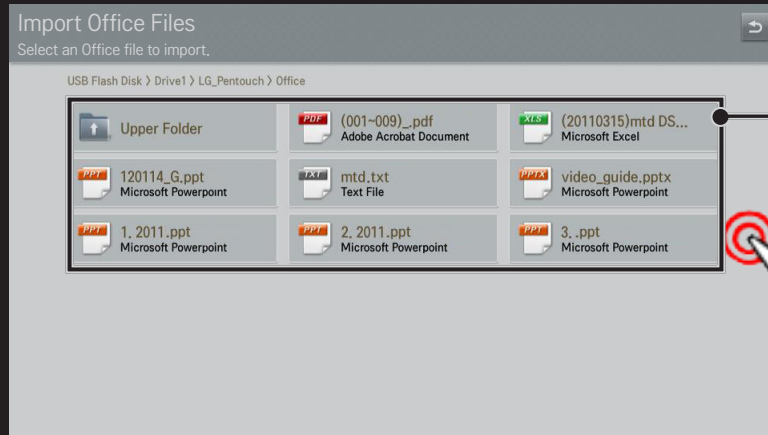

☐ To Use the Office Viewer Function

SMART ⇒ Touch Home → Office Viewer

- ✎ You can only use **Office Viewer** when a USB storage device is connected. Connect the USB storage device containing Microsoft Office files (.xls, .xlsx, .ppt, .pptx, .doc, .docx), Adobe Acrobat files (.pdf) or text files (.txt).

Select the file you want.