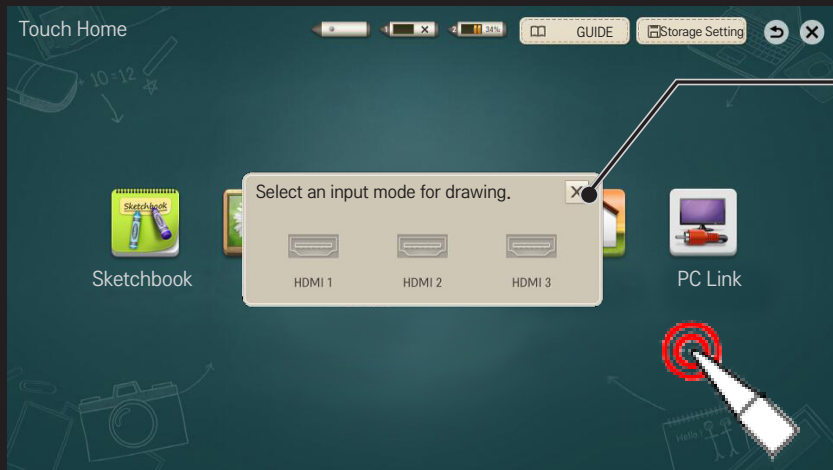

Use the Internet

Use as the mouse cursor

Switch to the drawing mode
(The drawing toolbar will display.)

□ To Use the Internet (Continued)

When you write an email using the Internet function in Touch Home, you can select and attach a sketch from the TV or USB using the Attach button in the email as shown below.

 You can save your email attachment on the connected USB.

☐ To Use the PC Link Function

- 1 Connect an external input device to the TV using the HDMI cable.
 - 2 **SMART**  ⇒ Touch Home → PC Link and select the input mode used to connect the device.
- After selecting the input mode, you can draw a picture using the drawing toolbar.
 -  / : You can play or pause a video file from the external device connected to PC Link.