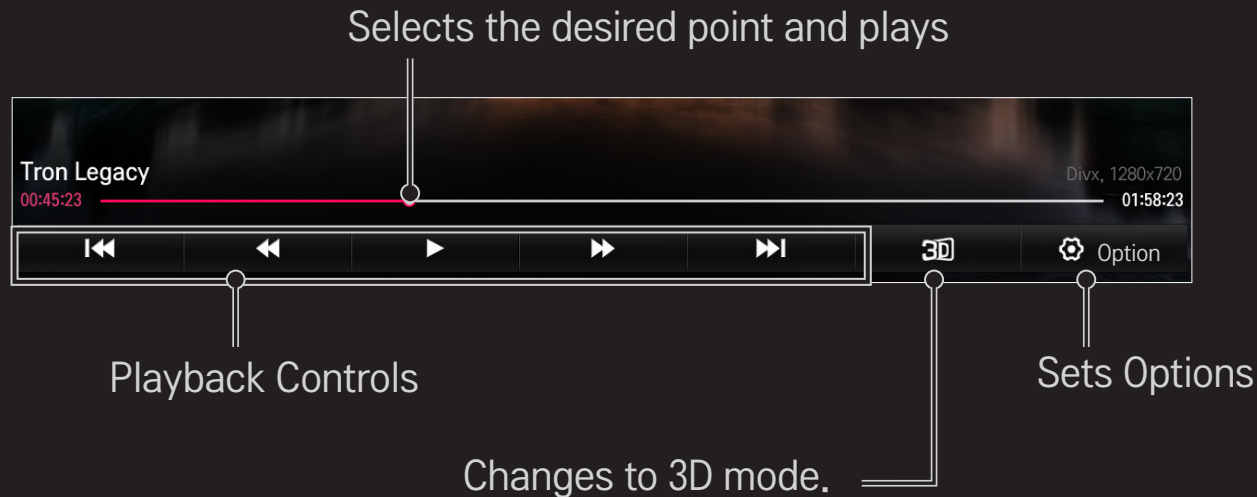

☐ To use SmartShare™

SMART 🏠 ⇒ SmartShare™

Playback photo/music/video files on the TV from a USB device or home network (DLNA).

🖋 Image shown may differ from your TV.

Displays photo/music/video files from all of the devices connected to the TV.

Shows how to connect PCs, Smartphones, and USB drives.

❑ To control video playback

Controls playback and sets options while viewing videos.

✎ Image shown may differ from your TV.

❑ To control photo view

Controls playback and sets options while viewing pictures in full screen.

Changes to 3D mode.

Sets options.

Sets the filter.
[Depending on model]

Rotates or enlarges the picture.

❏ To control music playback

Controls playback and sets options while playing music.

✎ Image shown may differ from your TV.