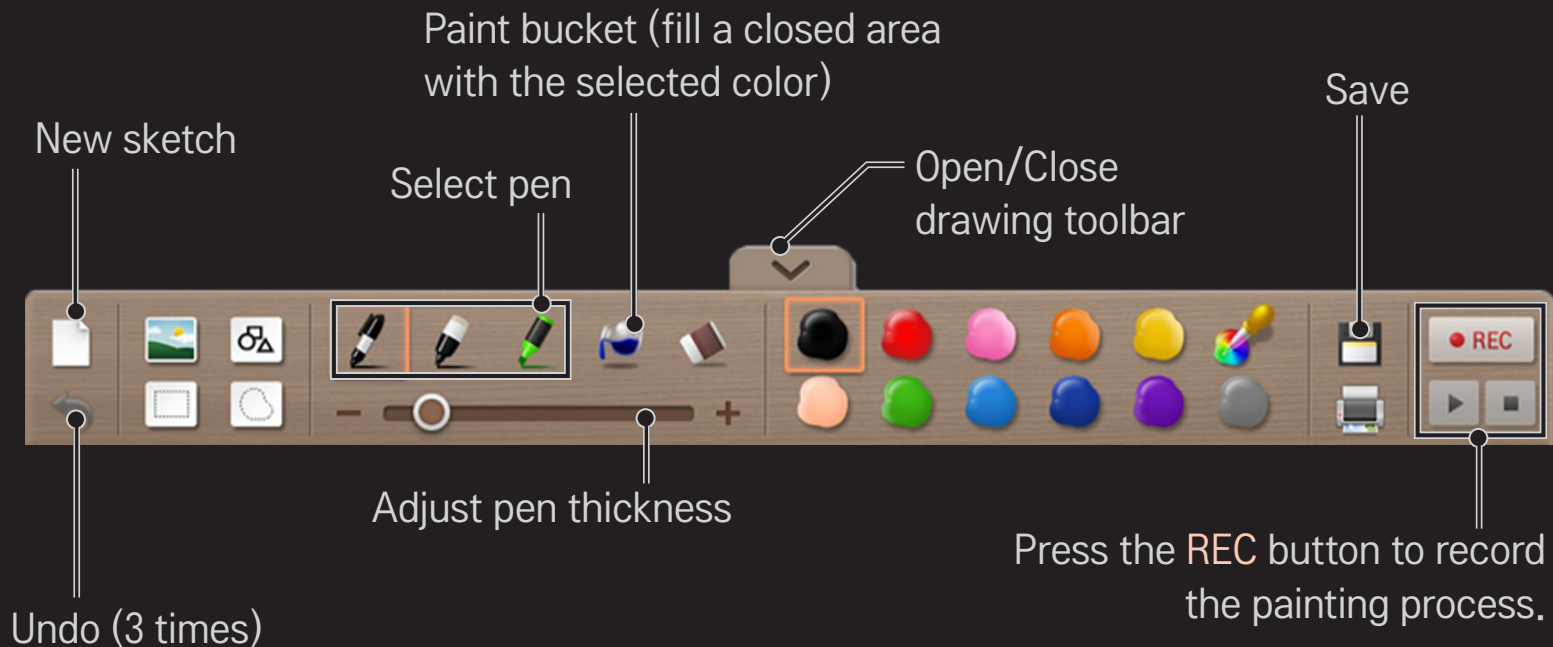

Shows the touch pen's battery level

On-screen owner's manual for Pentouch

Import an image or select a path to save it

❑ To Use the Drawing Toolbar

If you select the drawing mode in My Gallery, Office Viewer or Internet, the drawing toolbar will display at the bottom of the screen.

□ To Use the Drawing Toolbar (Continued)

- ✎ If multiple images overlap each other, the eraser may function more slowly than usual.
- ✎ Cut/Move/Resize/Rotate can only be used for a single drawing object.
- ✎ If you use two touch pens, the drawing toolbar shows the setting of the touch pen that you used last.