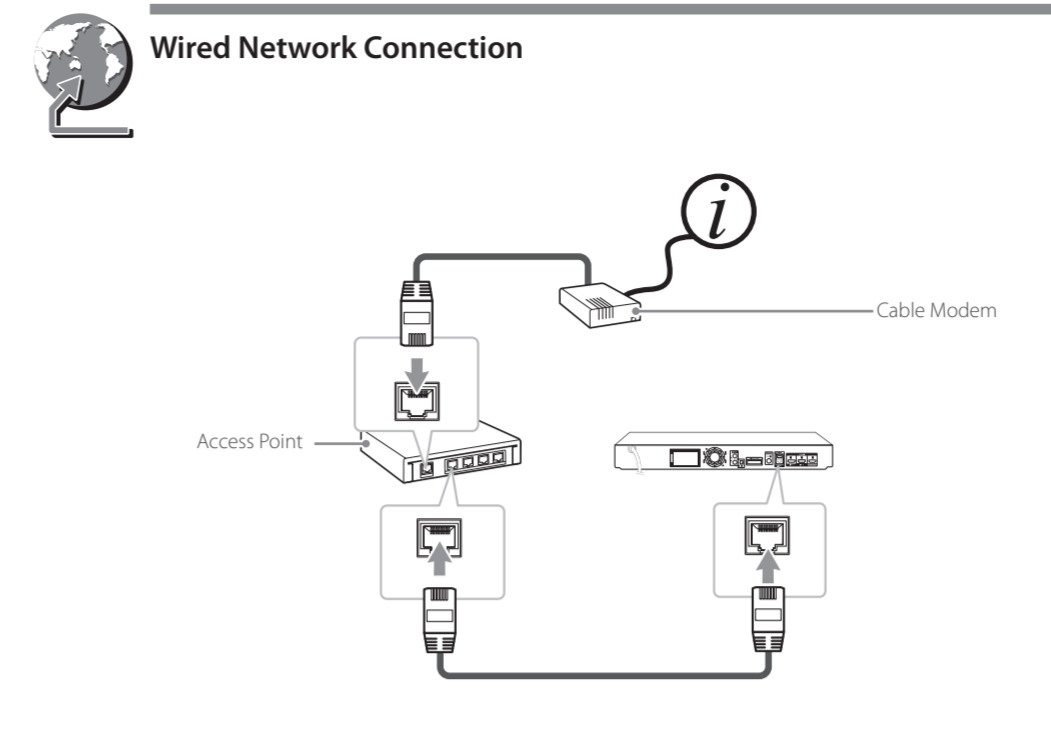

www.lg.com

Network Playback

SmartShare PC software Installation

- 1 Install SmartShare PC software.

Run the program, and set the share folder you want.

SmartShare Network Playback

Check the network connection and settings.