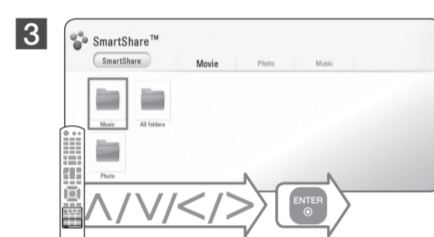

Network Playback

SmartShare PC software Installation

1. 1 Install SmartShare PC software.

Run the program, and set the share folder you want.

SmartShare Network Playback

Check the network connection and settings.

Additional Information

Customer Support

Open source software notice

Enjoying Miracast

1. 1 Turn on the device and run its [Miracast] function.

Depending on your wireless network condition, mirroring may be unstable.

Enjoying Web browsing

1. 1 Check the network connection and settings.

We recommend a minimum connection speed of 4 Mbps and playable file formats on web browsing are "jpeg", "png", "gif", "wmv", "asf", "wma", "mp3", "mp4".

Specification

Power requirements	Refer to main label on the rear panel.
Power consumption	Refer to main label on the rear panel.
Dimensions (W x H x D)	Approx. 440 mm x 65 mm X 298 mm
Net Weight (Approx.)	3.2 kg
Bus Power Supply (USB)	DC 5 V $\pm$ 500 mA (Front) / DC 5 V $\pm$ 300 mA (Rear)

Design and specifications are subject to change without notice.

Enjoying Private Sound

1. 1 Make sure that mobile device is connected to the same Wi-Fi network as this player.

1. 2 Turn on the mobile device LG AV Remote App is Installed and run LG AV Remote App.

Not all modes support sound privacy and pairing multiple devices is not available.

Software Update

Safety Information

CAUTION RISK OF ELECTRIC SHOCK DO NOT OPEN

Use of controls, adjustments or the performance of procedures other than those specified herein may result in hazardous radiation exposure.