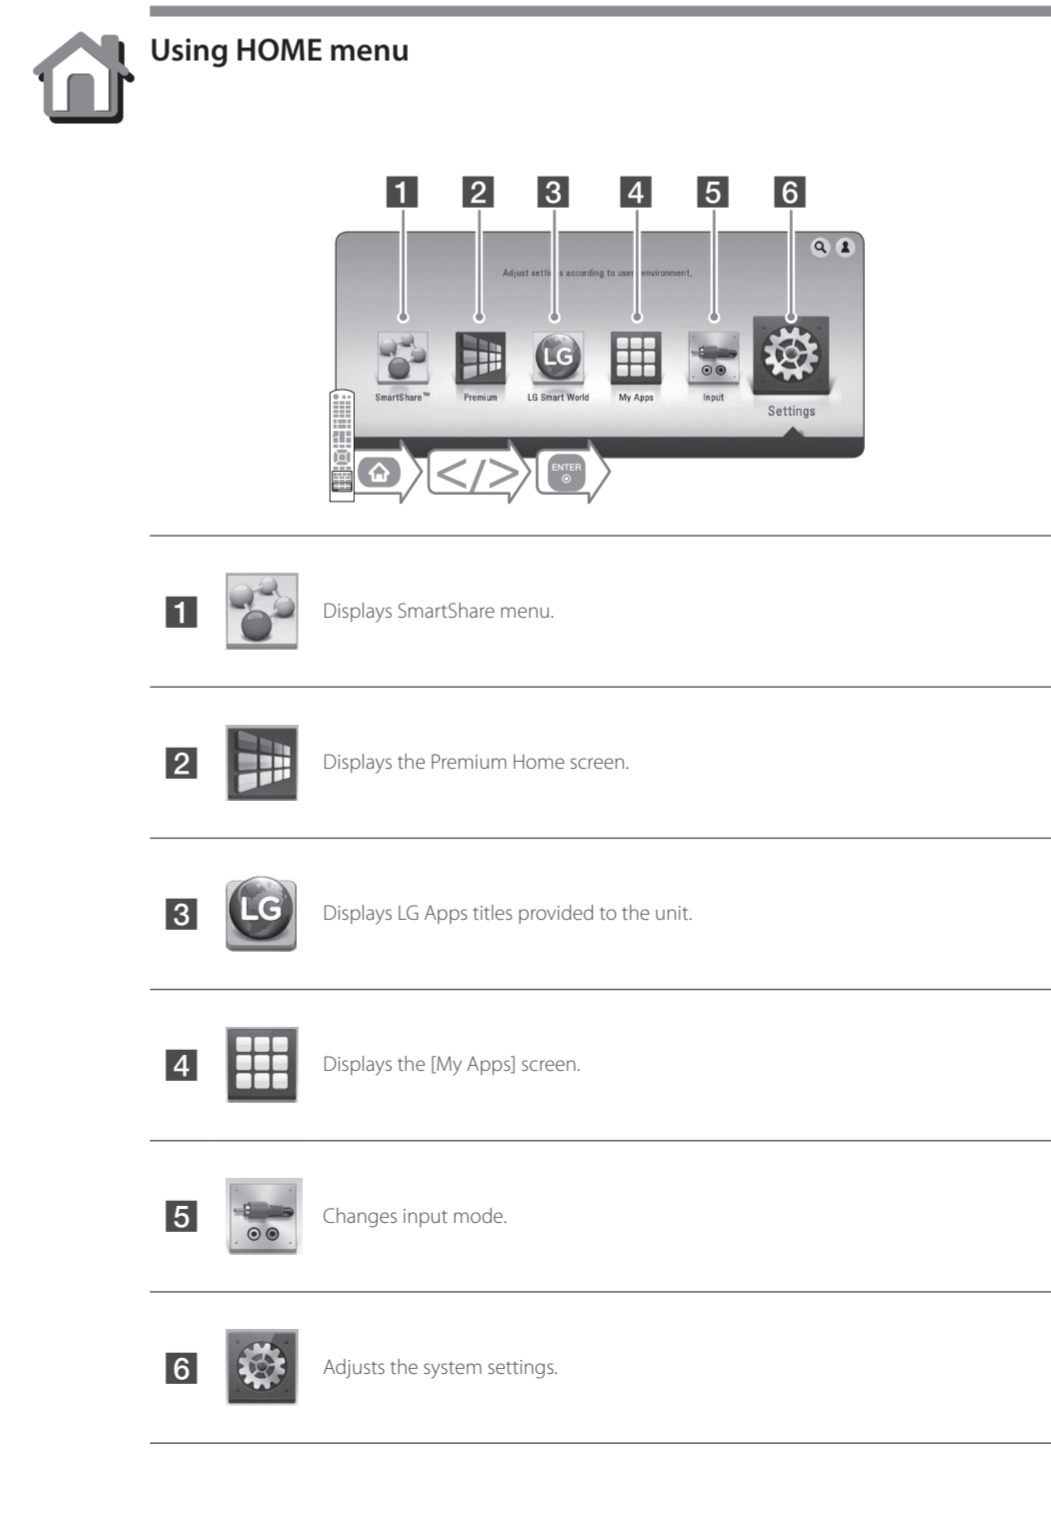

3D Blu-ray™ / DVD Home Theater System

BH7240BW/
BH7540TW

SIMPLE MANUAL

An extended Owner's Manual that contains information on the advanced features is located on the CD-ROM provided in an electronic version. To read these files, you will need to use a Personal Computer (PC) equipped with a CD-ROM drive. Some of the content in this manual may differ from your unit.

www.lg.com

Network Playback

SmartShare PC software Installation

- 1 Install SmartShare PC software.

Run the program, and set the share folder you want.

SmartShare Network Playback

Check the network connection and settings.