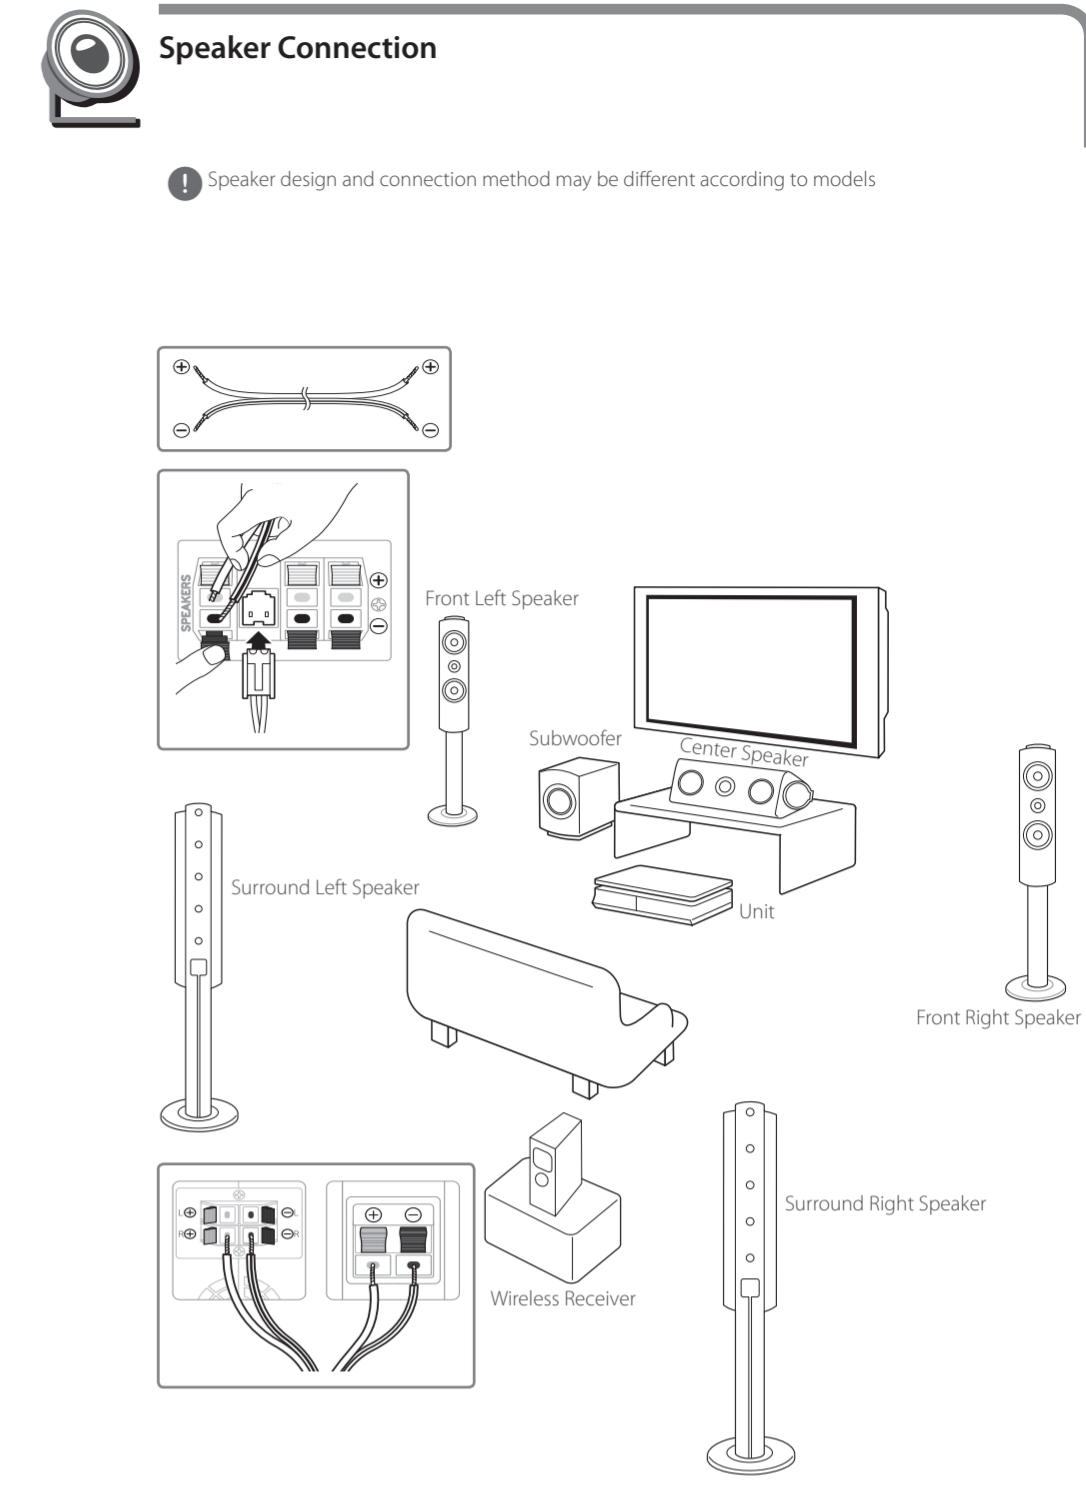

3D Blu-ray™ / DVD Home Theater System

BH7240BW/
BH7540TW

SIMPLE MANUAL

An extended Owner's Manual that contains information on the advanced features is located on the CD-ROM provided in an electronic version. To read these files, you will need to use a Personal Computer (PC) equipped with a CD-ROM drive. Some of the content in this manual may differ from your unit.

www.lg.com

Network Playback

SmartShare PC software Installation

- 1 Install SmartShare PC software.

Run the program, and set the share folder you want.

SmartShare Network Playback

Check the network connection and settings.