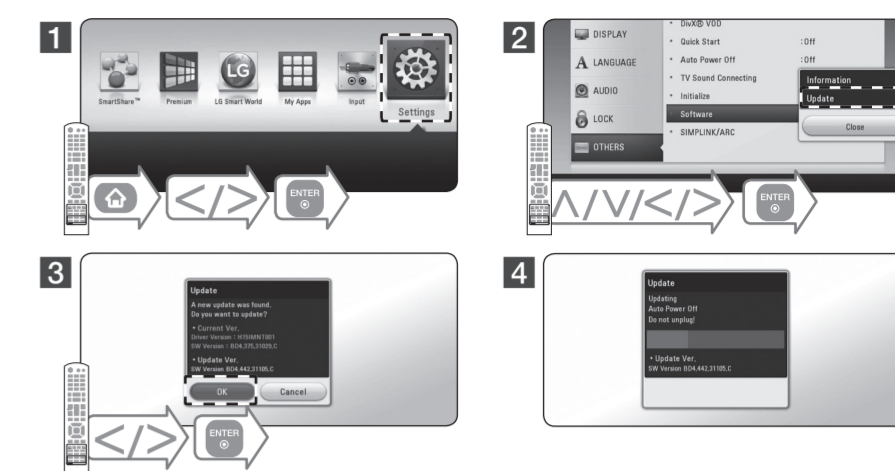

Network Playback

SmartShare PC software Installation

1. 1 Install SmartShare PC software.

Run the program, and set the share folder you want.

SmartShare Network Playback

Check the network connection and settings.

Additional Information

Customer Support

Open source software notice

Enjoying Miracast

1. 1 Turn on the device and run its [Miracast] function.

Depending on your wireless network condition, mirroring may be unstable.

Enjoying Web browsing

1. 1 Check the network connection and settings.

We recommend a minimum connection speed of 4 Mbps and playable file formats on web browsing are "jpeg", "png", "gif", "wmv", "asf", "wma", "mp3", "mp4".

Specification

Power requirements	Refer to main label on the rear panel.
Power consumption	Refer to main label on the rear panel.
Dimensions (W x H x D)	Approx. 440 mm x 65 mm X 298 mm
Net Weight (Approx.)	3.2 kg
Bus Power Supply (USB)	DC 5 V $\pm$ 500 mA (Front) / DC 5 V $\pm$ 300 mA (Rear)

Design and specifications are subject to change without notice.

Enjoying Private Sound

1. 1 Make sure that mobile device is connected to the same Wi-Fi network as this player.

1. 2 Turn on the mobile device LG AV Remote App is Installed and run LG AV Remote App.

Not all modes support sound privacy and pairing multiple devices is not available.

Software Update