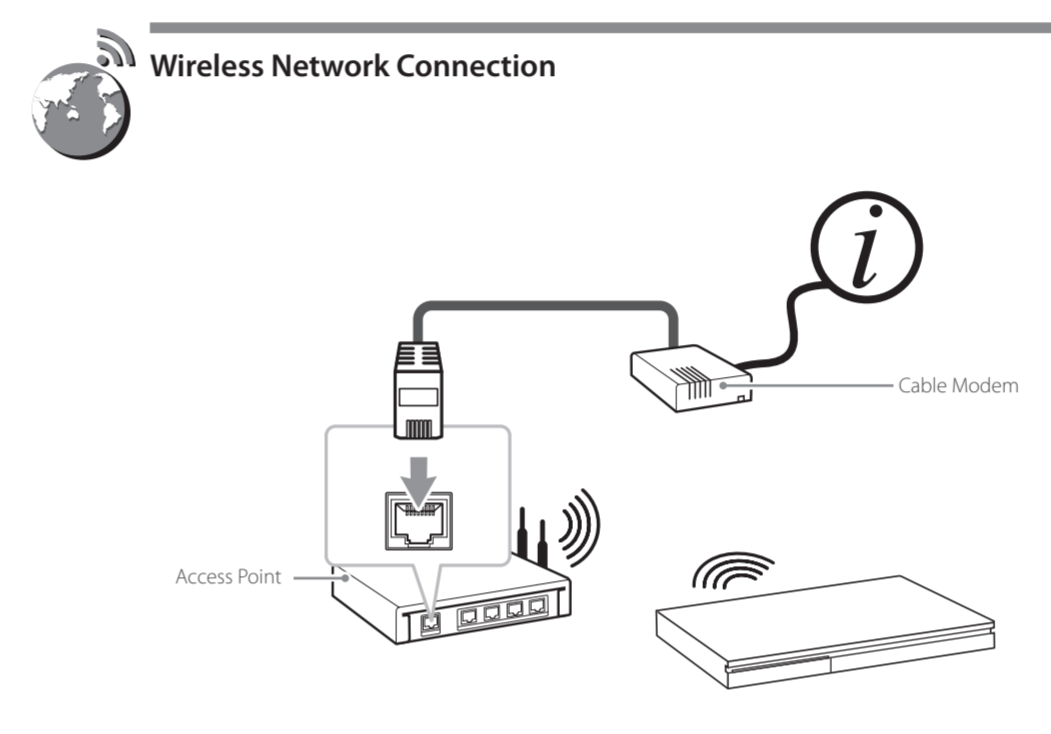

3D Blu-ray™ / DVD Home Theater System

BH7240BW/
BH7540TW

SIMPLE MANUAL

An extended Owner's Manual that contains information on the advanced features is located on the CD-ROM provided in an electronic version. To read these files, you will need to use a Personal Computer (PC) equipped with a CD-ROM drive. Some of the content in this manual may differ from your unit.

www.lg.com

Network Playback

SmartShare PC software Installation

- 1 Install SmartShare PC software.

Run the program, and set the share folder you want.

SmartShare Network Playback

Check the network connection and settings.