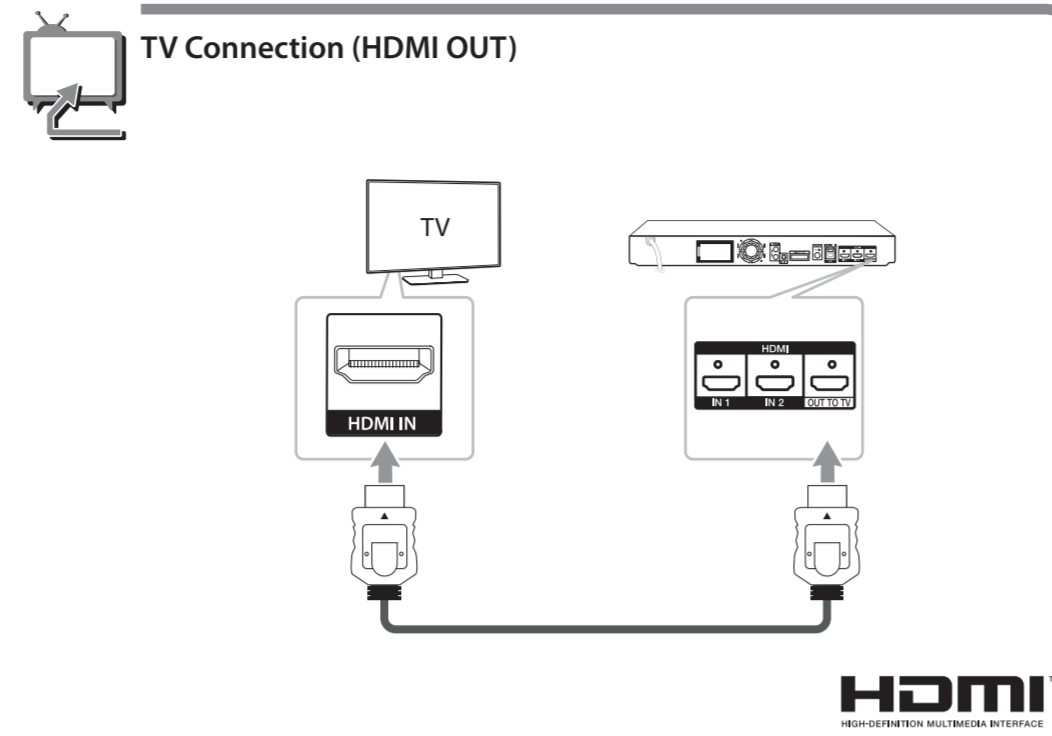

3D Blu-ray™ / DVD Home Theater System

BH7240BW/
BH7540TW

SIMPLE MANUAL

An extended Owner's Manual that contains information on the advanced features is located on the CD-ROM provided in an electronic version. To read these files, you will need to use a Personal Computer (PC) equipped with a CD-ROM drive. Some of the content in this manual may differ from your unit.

www.lg.com

Network Playback

SmartShare PC software Installation

- 1 Install SmartShare PC software.

Run the program, and set the share folder you want.

SmartShare Network Playback

Check the network connection and settings.

We recommend a minimum connection speed of 4 Mbps and playable file formats on web browsing are "jpeg", "png", "gif", "wmv", "asf", "wma", "mp3", "mp4".

Specification

Power requirements	Refer to main label on the rear panel.
Power consumption	Refer to main label on the rear panel.
Dimensions (W x H x D)	Approx. 440 mm x 65 mm X 298 mm
Net Weight (Approx.)	3.2 kg
Bus Power Supply (USB)	DC 5 V \pm 500 mA (Front) / DC 5 V \pm 300 mA (Rear)