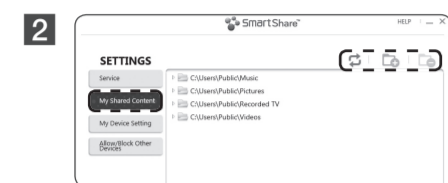

Network Playback

SmartShare PC software Installation

1. 1 Install SmartShare PC software.

Run the program, and set the share folder you want.