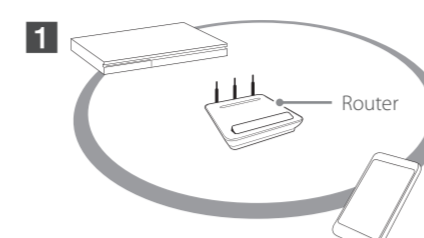

Enjoying Private Sound

1. 1 Make sure that mobile device is connected to the same Wi-Fi network as this player.

1. 2 Turn on the mobile device LG AV Remote App is Installed and run LG AV Remote App.