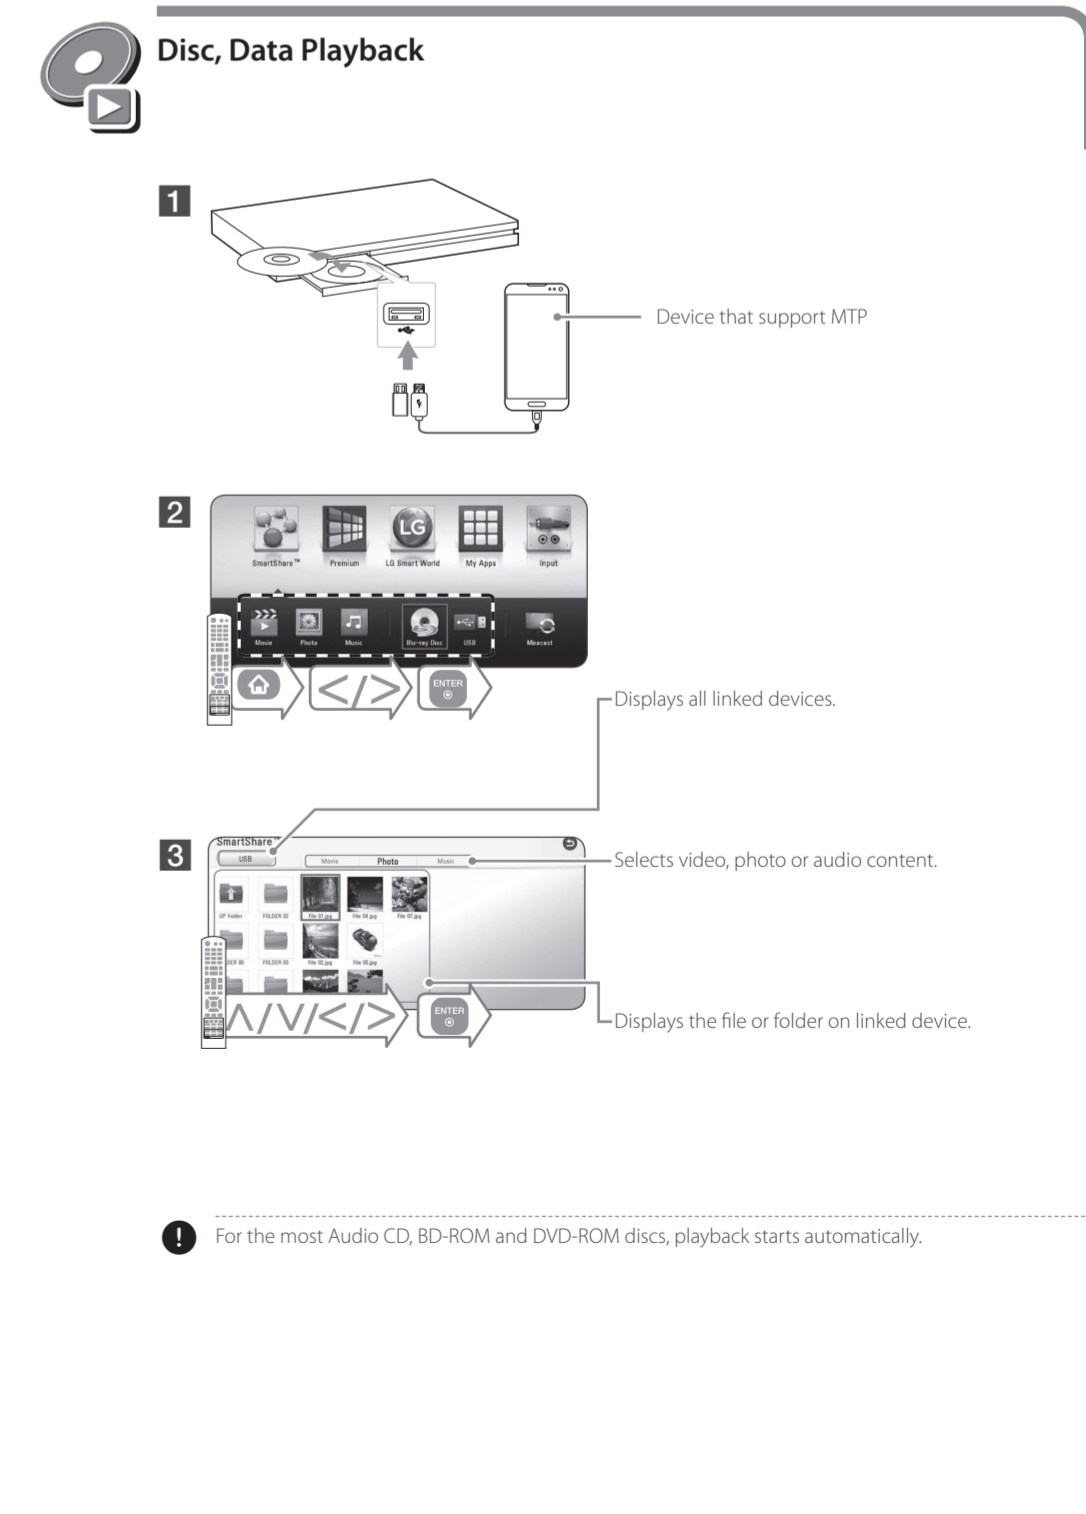

3D Blu-ray™ / DVD Home Theater System

BH7240BW/
BH7540TW

SIMPLE MANUAL

An extended Owner's Manual that contains information on the advanced features is located on the CD-ROM provided in an electronic version. To read these files, you will need to use a Personal Computer (PC) equipped with a CD-ROM drive. Some of the content in this manual may differ from your unit.

www.lg.com

Network Playback

SmartShare PC software Installation

- 1 Install SmartShare PC software.

Run the program, and set the share folder you want.

SmartShare Network Playback

Check the network connection and settings.

We recommend a minimum connection speed of 4 Mbps and playable file formats on web browsing are "jpeg", "png", "gif", "wmv", "asf", "wma", "mp3", "mp4".

Specification

Power requirements	Refer to main label on the rear panel.
Power consumption	Refer to main label on the rear panel.
Dimensions (W x H x D)	Approx. 440 mm x 65 mm X 298 mm
Net Weight (Approx.)	3.2 kg
Bus Power Supply (USB)	DC 5 V \pm 500 mA (Front) / DC 5 V \pm 300 mA (Rear)