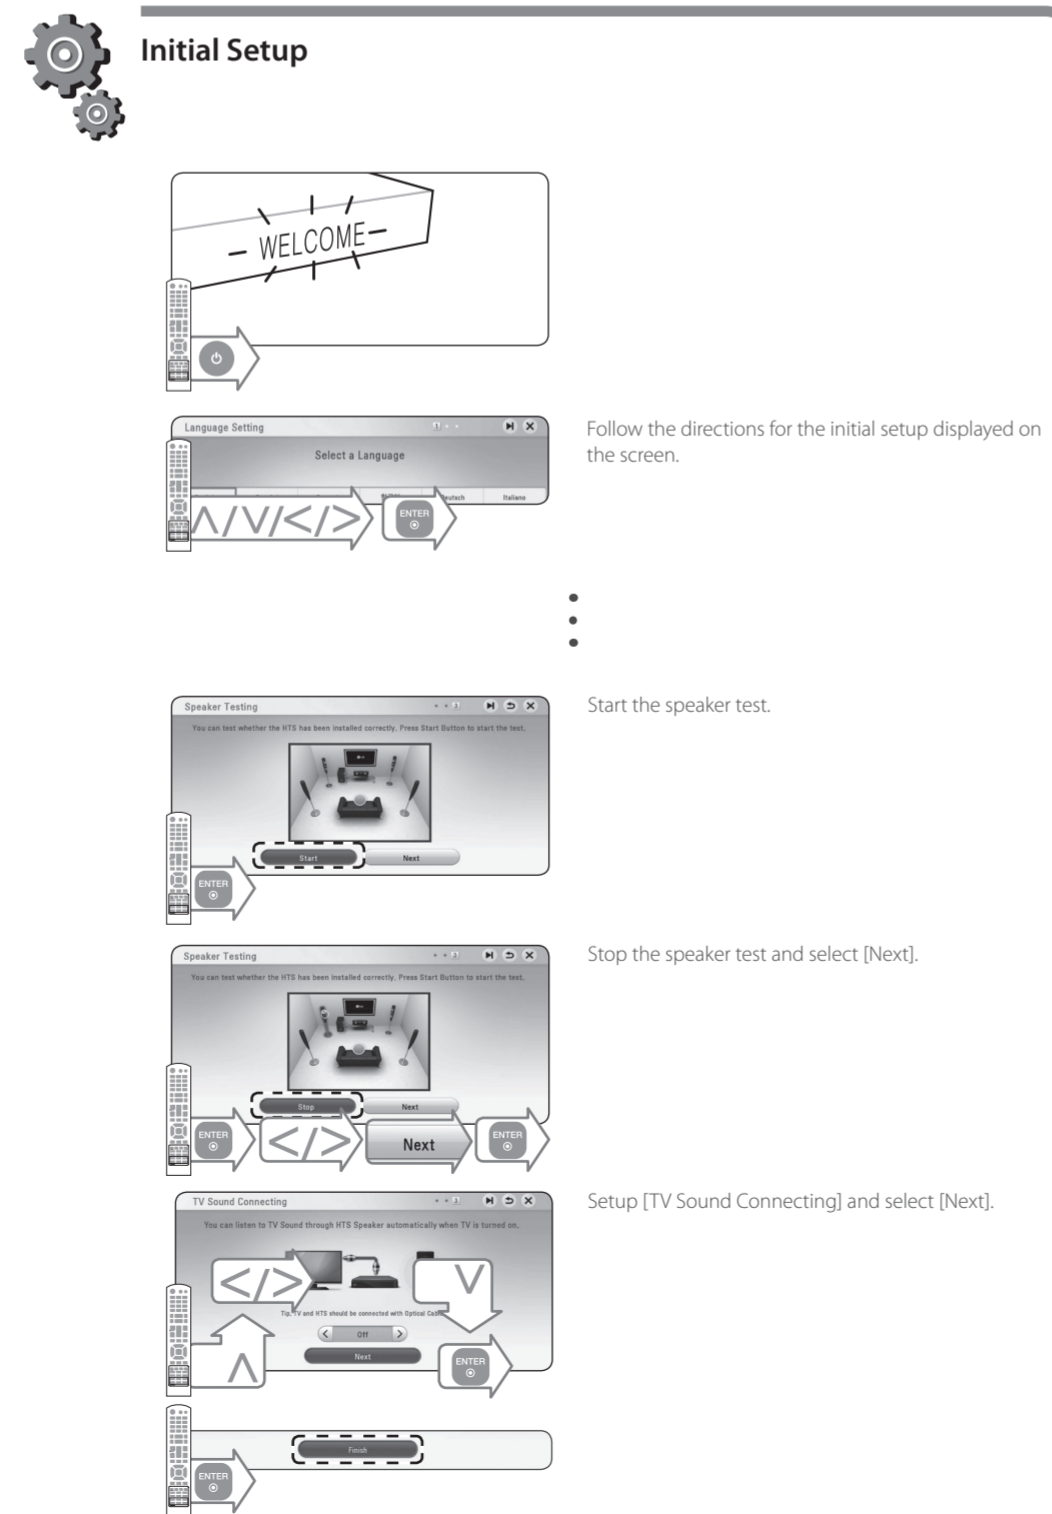

3D Blu-ray™ / DVD Home Theater System

BH7240BW/
BH7540TW

SIMPLE MANUAL

An extended Owner's Manual that contains information on the advanced features is located on the CD-ROM provided in an electronic version. To read these files, you will need to use a Personal Computer (PC) equipped with a CD-ROM drive. Some of the content in this manual may differ from your unit.

www.lg.com