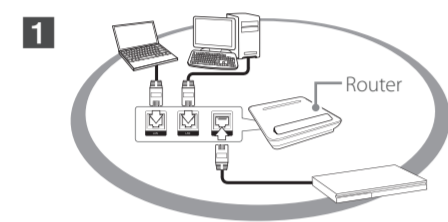

SmartShare Network Playback

Check the network connection and settings.