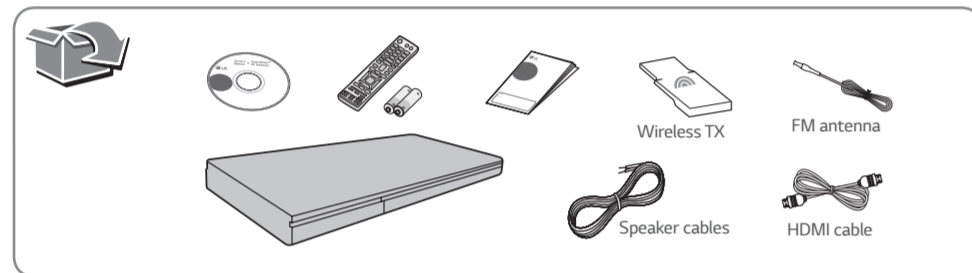

3D Blu-ray™ / DVD Home Theater System

BH7240BW/
BH7540TW

SIMPLE MANUAL

An extended Owner's Manual that contains information on the advanced features is located on the CD-ROM provided in an electronic version. To read these files, you will need to use a Personal Computer (PC) equipped with a CD-ROM drive. Some of the content in this manual may differ from your unit.

www.lg.com

Network Playback

SmartShare PC software Installation

- 1 Install SmartShare PC software.

Run the program, and set the share folder you want.

SmartShare Network Playback

Check the network connection and settings.

We recommend a minimum connection speed of 4 Mbps and playable file formats on web browsing are "jpeg", "png", "gif", "wmv", "asf", "wma", "mp3", "mp4".

Specification

Power requirements	Refer to main label on the rear panel.
Power consumption	Refer to main label on the rear panel.
Dimensions (W x H x D)	Approx. 440 mm x 65 mm X 298 mm
Net Weight (Approx.)	3.2 kg
Bus Power Supply (USB)	DC 5 V \pm 500 mA (Front) / DC 5 V \pm 300 mA (Rear)