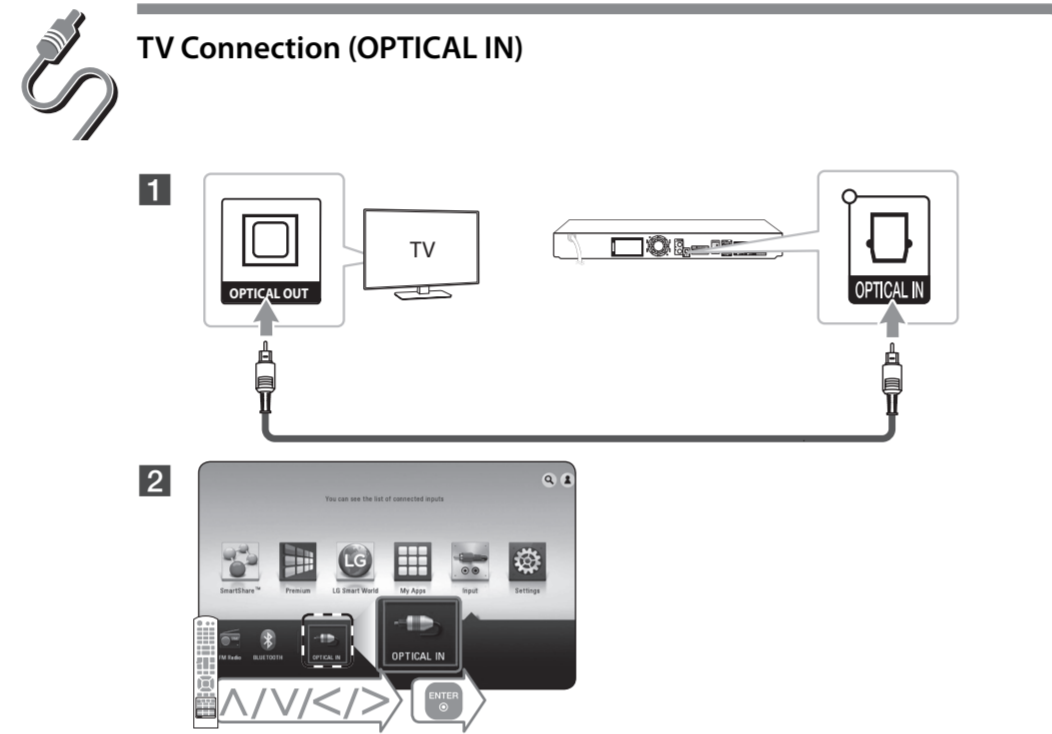

3D Blu-ray™ / DVD Home Theater System

BH7240BW/
BH7540TW

SIMPLE MANUAL

An extended Owner's Manual that contains information on the advanced features is located on the CD-ROM provided in an electronic version. To read these files, you will need to use a Personal Computer (PC) equipped with a CD-ROM drive. Some of the content in this manual may differ from your unit.

www.lg.com

Network Playback

SmartShare PC software Installation

- 1 Install SmartShare PC software.

Run the program, and set the share folder you want.

SmartShare Network Playback

Check the network connection and settings.

We recommend a minimum connection speed of 4 Mbps and playable file formats on web browsing are "jpeg", "png", "gif", "wmv", "asf", "wma", "mp3", "mp4".

Specification

Power requirements	Refer to main label on the rear panel.
Power consumption	Refer to main label on the rear panel.
Dimensions (W x H x D)	Approx. 440 mm x 65 mm X 298 mm
Net Weight (Approx.)	3.2 kg
Bus Power Supply (USB)	DC 5 V \pm 500 mA (Front) / DC 5 V \pm 300 mA (Rear)