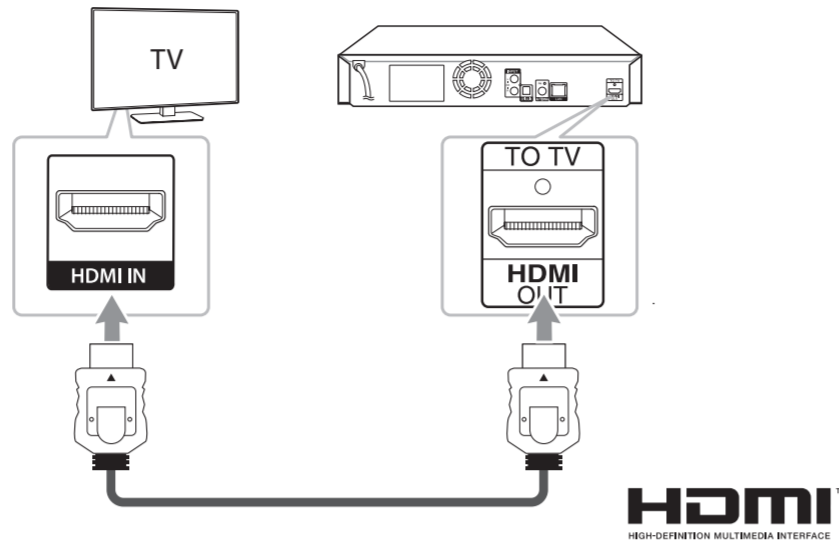

3D Домашний кинотеатр Blu-ray / DVD, 5.1. канальное звучание

BH5140S, BH5440P, BH5540T

ENGLISH | SIMPLE MANUAL

An extended Owner's Manual that contains information on the advanced features is located on the CD-ROM provided in an electronic version. To read these files, you will need to use a Personal Computer (PC) equipped with a CD-ROM drive.

РУССКИЙ | Руководство по эксплуатации

Более подробная электронная версия руководства для пользователя, в котором содержится информация по новым возможностям, находится на диске CD-ROM. Чтобы прочесть эти файлы, вам необходимо воспользоваться Персональным компьютером (ПК), оснащенным приводом CD-ROM.

УКРАЇНСЬКА | ІНСТРУКЦІЯ З ЕКСПЛУАТАЦІЇ

ҚАЗАҚ ТІЛІ | ПАЙДАЛАНУШЫ НҰСҚАУЛЫҒЫ

Ішінде озық параметрлер бойынша ақпаратты бар кеңейтілген Пайдаланушы нұсқаулығы электронды нұсқада қамтамасыз етілген CD-ROM дискісінде орналасады. Осы файлдарды оқу үшін CD-ROM жетегімен жабдықталған Жеке компьютерді (ЖК) пайдалану қажет болмақ.

TV Connection (HDMI OUT)
Подключение ТВ (через выход HDMI OUT) / ТВ Підключення (HDMI OUT) / ТД қосылымы (HDMI OUT)