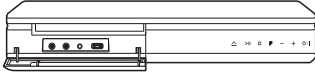

MODEL

LHD687BG

MFL71688103
2004_Rev01

www.lg.com

Copyright © 2020 LG Electronics Inc. All Rights Reserved.

Front Panel

- MIC 1/2** Connect a microphone.
- PORT. IN** Connect to a Portable device.
- USB Port** Connect a USB device.
- △** Disc Tray Open / Close
- >||** Starts / Pauses playback.
- Stops playback.
- F** Changes the input source or function.
- / +** Adjusts volume.
- ⏻ / ⏻** Power On / Off

1 Speaker Connection

! Speaker design and connection method may be different according to models.

Rear Panel

- SPEAKERS** Connect to speakers.
- HDMI OUT TO TV** Connect to TV.
- AUX (L/R) INPUT** Connect to analogue device.
- VIDEO OUT** Connect to TV.
- OPTICAL IN** Connect to digital device.
- ANTENNA FM** Connect to radio antenna.