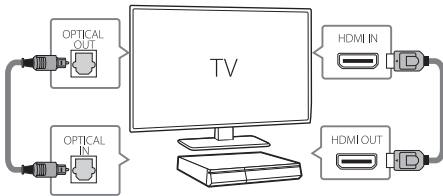

MODEL

LHD687BG

MFL71688103
2004_Rev01

www.lg.com

Copyright © 2020 LG Electronics Inc. All Rights Reserved.

Front Panel

- MIC 1/2** Connect a microphone.
- PORT. IN** Connect to a Portable device.
- USB Port** Connect a USB device.
- △** Disc Tray Open / Close
- >||** Starts / Pauses playback.
- Stops playback.
- F** Changes the input source or function.
- / +** Adjusts volume.
- ⏻ / ⏻** Power On / Off

1 Speaker Connection

! Speaker design and connection method may be different according to models.

Rear Panel

- SPEAKERS** Connect to speakers.
- HDMI OUT TO TV** Connect to TV.
- AUX (L/R) INPUT** Connect to analogue device.
- VIDEO OUT** Connect to TV.
- OPTICAL IN** Connect to digital device.
- ANTENNA FM** Connect to radio antenna.

! Make sure to properly align and connect the optical cable; improper alignment may cause damage to the jack.

2

TV Connection

HDMI & Optical Connection

- 1 Connect the Unit to the TV using HDMI & Optical cable.
- 2 Set the input selector to HDMI on the TV.
- 3 Set up [External Speaker (Optical)] on your TV setting menu.
- 4 Follow the instructions on the TV screen using remote control.