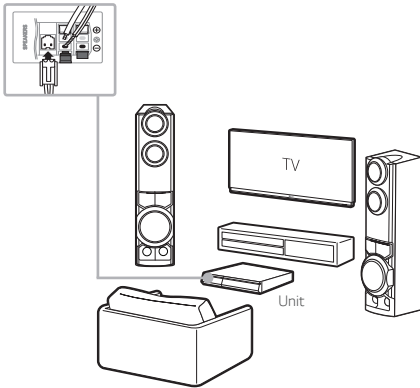

MODEL

LHD687BG

MFL71688103
2004_Rev01

www.lg.com

Copyright © 2020 LG Electronics Inc. All Rights Reserved.

Front Panel

- MIC 1/2** Connect a microphone.
- PORT. IN** Connect to a Portable device.
- USB Port** Connect a USB device.
- △** Disc Tray Open / Close
- >||** Starts / Pauses playback.
- Stops playback.
- F** Changes the input source or function.
- / +** Adjusts volume.
- ⏻ / ⏻** Power On / Off

1 Speaker Connection

! Speaker design and connection method may be different according to models.

Rear Panel

- SPEAKERS** Connect to speakers.
- HDMI OUT TO TV** Connect to TV.
- AUX (L/R) INPUT** Connect to analogue device.
- VIDEO OUT** Connect to TV.
- OPTICAL IN** Connect to digital device.
- ANTENNA FM** Connect to radio antenna.

! Make sure to properly align and connect the optical cable; improper alignment may cause damage to the jack.

2

TV Connection

HDMI & Optical Connection

- 1 Connect the Unit to the TV using HDMI & Optical cable.
- 2 Set the input selector to HDMI on the TV.
- 3 Set up [External Speaker (Optical)] on your TV setting menu.
- 4 Follow the instructions on the TV screen using remote control.

Specification

Power requirements	Refer to main label.
Power consumption	Refer to main label.
Dimensions (W x H x D)	Approx. 360 mm x 58 mm x 298.5 mm
Bus Power Supply (USB)	5 V  500 mA
Amplifier (Total RMS output power)	1,250 W RMS