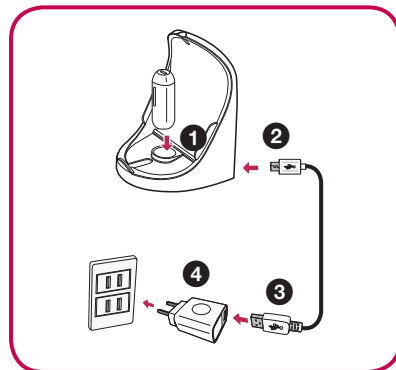

LG Pra.L Derma LED Mask

Model name
BWJ1 BWJ2

MBM66277330

1808_Rev03

Charge

Charge on the cradle

Charge directly on the controller

Power on / off

Press the  (power) button for a short while.
It will not work while charging.

Start / Pause

Press the  (Start/Pause) button for a short while.

Set voice guide function

Press the  (power) button for a long while (until you can hear the voice guidance).
(Voice guide → Sound effect guide → Guide off (mute))

How to Use

Wash the face.

Apply basic skincare products.

Connect the cable of Derma LED Mask to the port of the controller.

Turn on by pressing the  (Power) button.

Wear the Derma LED Mask as if wearing eye glasses.