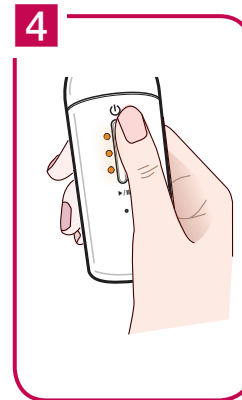

How to Use

Wash the face.

Apply basic skincare products.

Connect the cable of Derma LED Mask to the port of the controller.

Turn on by pressing the  (Power) button.

Wear the Derma LED Mask as if wearing eye glasses.

Press the  (Start/Pause) button to begin skincare.

① If it does not work after wearing the mask, please let your skin close adhere to the proximity sensor in the middle of the wearing part.