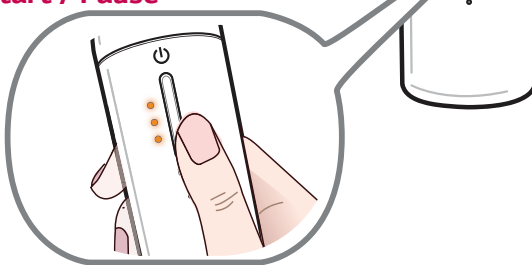

LG Pra.L Derma LED Mask

Model name
BWJ1 BWJ2

MBM66277330

1808_Rev03

Charge

Charge on the cradle

Charge directly on the controller

Power on / off

Press the  (power) button for a short while.
It will not work while charging.

Start / Pause

Press the  (Start/Pause) button for a short while.

Set voice guide function

Press the  (power) button for a long while (until you can hear the voice guidance).
(Voice guide → Sound effect guide → Guide off (mute))

How to Use

Wash the face.

Apply basic skincare products.

Connect the cable of Derma LED Mask to the port of the controller.

Turn on by pressing the  (Power) button.

Wear the Derma LED Mask as if wearing eye glasses.