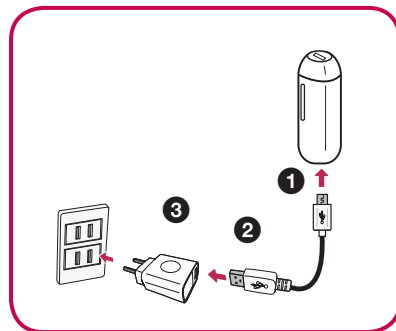

LG Pra.L Derma LED Mask

Model name
BWJ1 BWJ2

MBM66277330

1808_Rev03

Charge

Charge on the cradle

Charge directly on the controller

Power on / off

Press the  (power) button for a short while.
It will not work while charging.

Start / Pause

Press the  (Start/Pause) button for a short while.

Set voice guide function

Press the  (power) button for a long while (until you can hear the voice guidance).
(Voice guide → Sound effect guide → Guide off (mute))

How to Use

Wash the face.

Apply basic skincare products.

Connect the cable of Derma LED Mask to the port of the controller.

Turn on by pressing the  (Power) button.

Wear the Derma LED Mask as if wearing eye glasses.