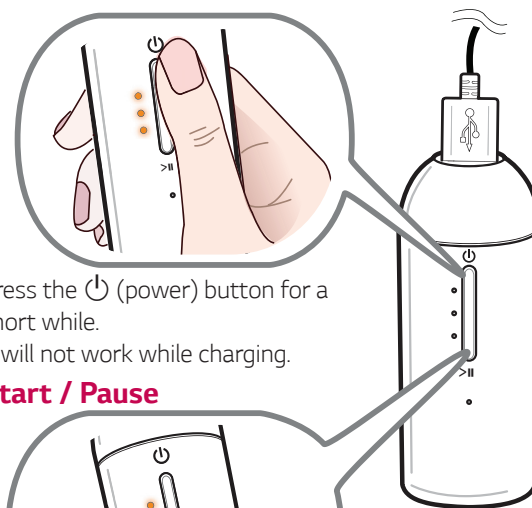

LG Pra.L Derma LED Mask

Model name
BWJ1 BWJ2

MBM66277330

1808_Rev03

Charge

Charge on the cradle

Charge directly on the controller

Power on / off

Press the  (power) button for a short while.
It will not work while charging.

Start / Pause

Press the  (Start/Pause) button for a short while.

Set voice guide function

Press the  (power) button for a long while (until you can hear the voice guidance).
(Voice guide → Sound effect guide → Guide off (mute))

How to Use

Wash the face.

Apply basic skincare products.

Connect the cable of Derma LED Mask to the port of the controller.

Turn on by pressing the  (Power) button.

Wear the Derma LED Mask as if wearing eye glasses.

Press the  (Start/Pause) button to begin skincare.

① If it does not work after wearing the mask, please let your skin close adhere to the proximity sensor in the middle of the wearing part.