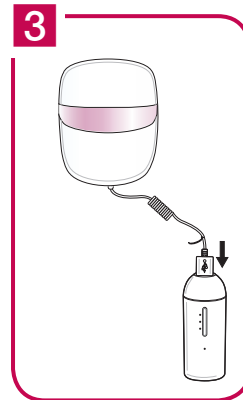

Language Setting

Press the  (power) button and the  (Start/Pause) button at the same time for a long while (until you can hear the voice guidance).
(Chinese → English)

Safety cautions

- Stop using the device if there is smoke or an odor. In such cases turn off the power immediately, pull out the charging adapter and contact the service center.
- Always use the provided charging adapter.
- Damaged battery may cause explosion.
- Do not disassemble, repair, or remodel this product.
- Handle the power plug with dry hands.
- Do not make direct eye contact with LED light when devices with LED is in operation. Excessive exposure to the light can cause eye damage.
- Recommend using the product once a day. Using more than twice a day may cause burning sensation on skin.
- Before using the device, if you are currently undergoing dermatology related treatment or have skin problems, consult your dermatologist and then use it.
- Pregnancy, menstruation, lactating women are not recommended for use. (Unstable hormonal balance may cause temporary skin trouble.)
- Do not use the device for purposes other than those set out in this guideline.

How to Use

Wash the face.

Apply basic skincare products.

Connect the cable of Derma LED Mask to the port of the controller.

Turn on by pressing the  (Power) button.

Wear the Derma LED Mask as if wearing eye glasses.