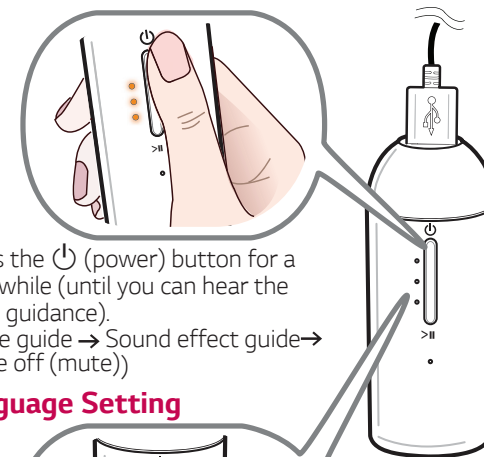

LG Pra.L Derma LED Mask

Model name
BWJ1 BWJ2

MBM66277330

1808_Rev03

Charge

Charge on the cradle

Charge directly on the controller

Power on / off

Press the  (power) button for a short while.
It will not work while charging.

Start / Pause

Press the  (Start/Pause) button for a short while.

Set voice guide function

Press the  (power) button for a long while (until you can hear the voice guidance).
(Voice guide → Sound effect guide → Guide off (mute))

How to Use

Wash the face.

Apply basic skincare products.

Connect the cable of Derma LED Mask to the port of the controller.

Turn on by pressing the  (Power) button.

Wear the Derma LED Mask as if wearing eye glasses.

Press the  (Start/Pause) button to begin skincare.

① If it does not work after wearing the mask, please let your skin close adhere to the proximity sensor in the middle of the wearing part.