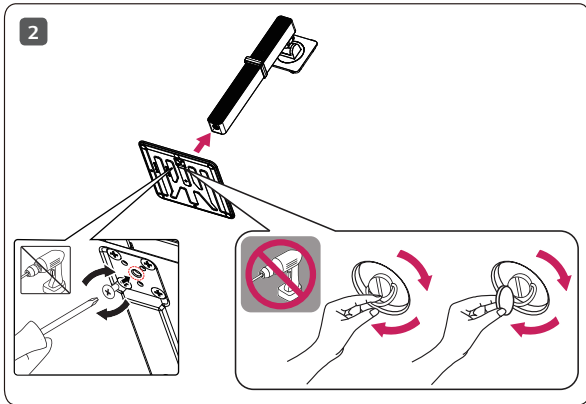

(2508-REV00)

			24BA650 27BA650 24BA650-B 27BA650-B	24BA750 27BA750 24BA750-B 27BA750-B
LAN		LAN Hub/Router		●
DP-IN		DP OUT PC	●	●
DP-OUT		DP IN MNT	●	●
HDMI IN		HDMI OUT AV/PC	●	●
SS			●	●
SS		Device	●	●
SS		PC	●	●