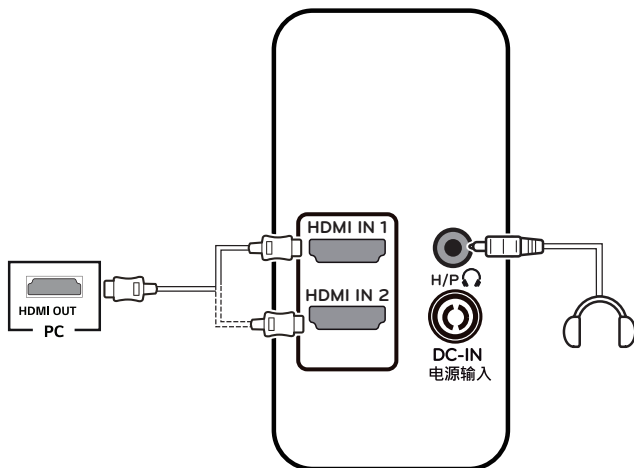

32MN500M

32MN50W

- Using a DVI to HDMI / DP (DisplayPort) to HDMI cable may cause compatibility issues.
- Make sure to use the supplied cable. Otherwise, this may cause the device to malfunction.