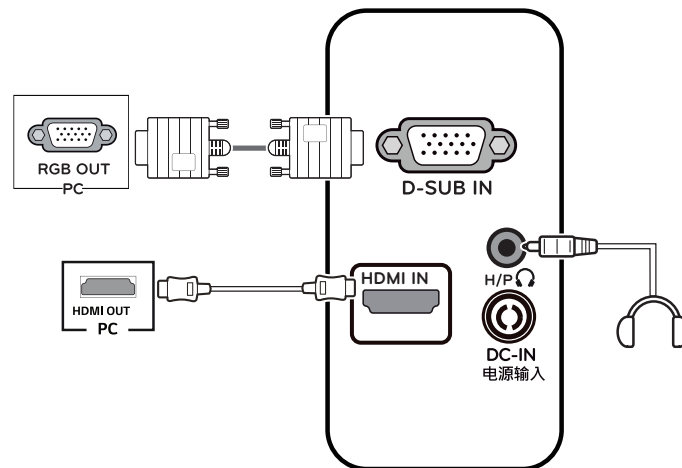

LED LCD COMPUTER MONITOR (LED Computer Monitor)

32MN500M 32MN50W

It is recommended that use the supplied components.

www.lg.com

You can download manuals from the LGE website.
OWNER'S MANUAL AND REGULATORY INFO. are available at <https://www.lg.com/au/support/manuals>.
PLEASE READ SAFETY INFORMATION BEFORE INSTALLATION AND USE. SCAN QR CODE TO ACCESS.

(2210-REV01)

32MN500M

32MN50W

- Using a DVI to HDMI / DP (DisplayPort) to HDMI cable may cause compatibility issues.
- Make sure to use the supplied cable. Otherwise, this may cause the device to malfunction.