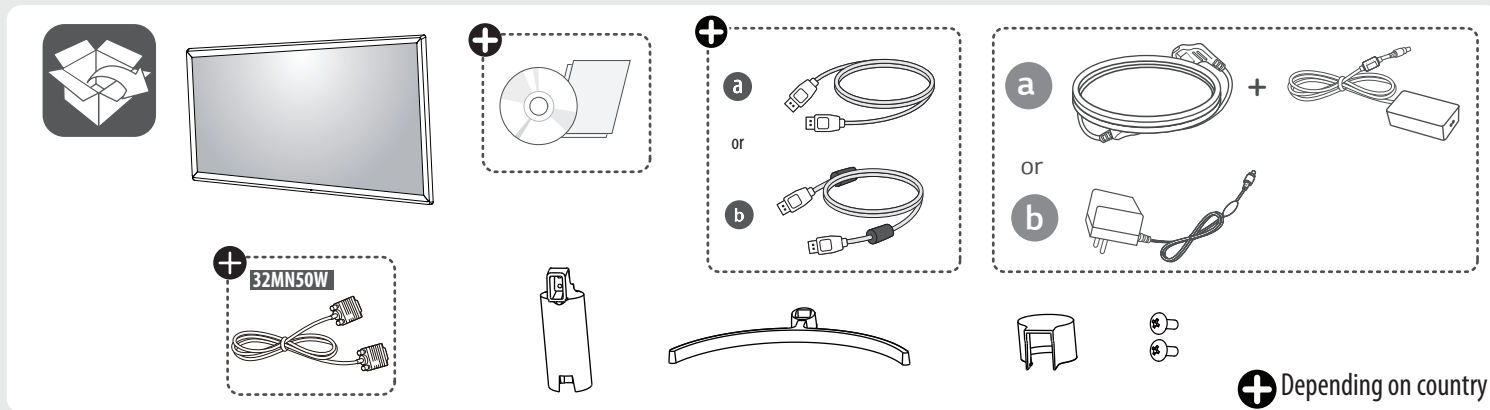

LED LCD COMPUTER MONITOR (LED Computer Monitor)

32MN500M 32MN50W

It is recommended that use the supplied components.

www.lg.com

You can download manuals from the LGE website.
OWNER'S MANUAL AND REGULATORY INFO. are available at <https://www.lg.com/au/support/manuals>.
PLEASE READ SAFETY INFORMATION BEFORE INSTALLATION AND USE. SCAN QR CODE TO ACCESS.