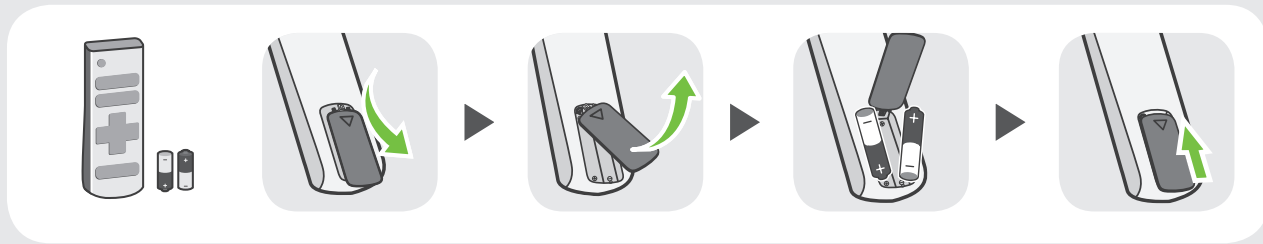

OPTICAL DIGITAL AUDIO OUT

HDMI IN

USB IN

LAN

HDMI IN eARC/ARC

ANT IN

MODELS	A		B		C		D		E		F		F - G		Power consumption
MODELOS	(mm)														Consumo de potencia
43UR7300PSA	957	957	609	609	229	229	559	559	79.2	79,2	6.9	6,9	6.8	6,8	95 W
50UR7300PSA	1111	1 111	711	711	287	287	645	645	80.5	80,5	9.7	9,7	9.6	9,6	125 W
55UR7300PSA	1226	1 226	777	777	287	287	712	712	80.5	80,5	11.0	11,0	10.9	10,9	135 W
65UR7300PSA	1446	1 446	905	905	341	341	834	834	80.8	80,8	17.1	17,1	16.8	16,8	160 W