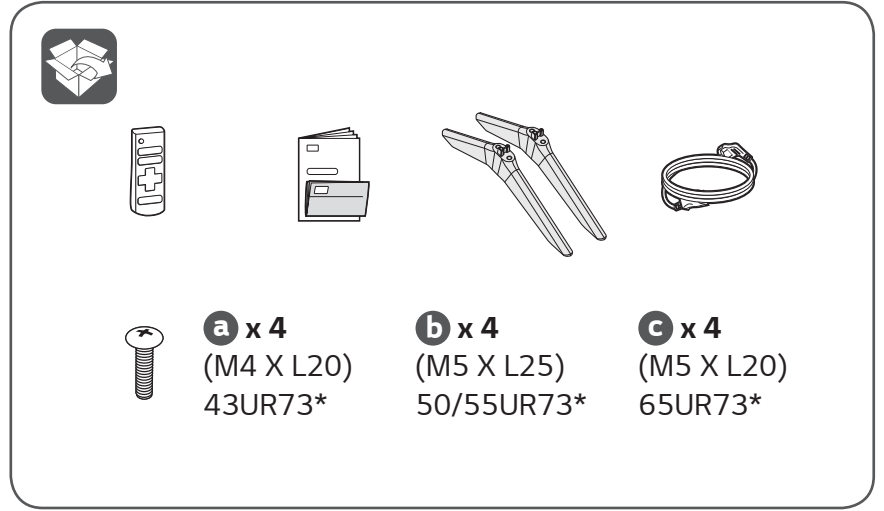

43UR7300PSA
50UR7300PSA

55UR7300PSA
65UR7300PSA