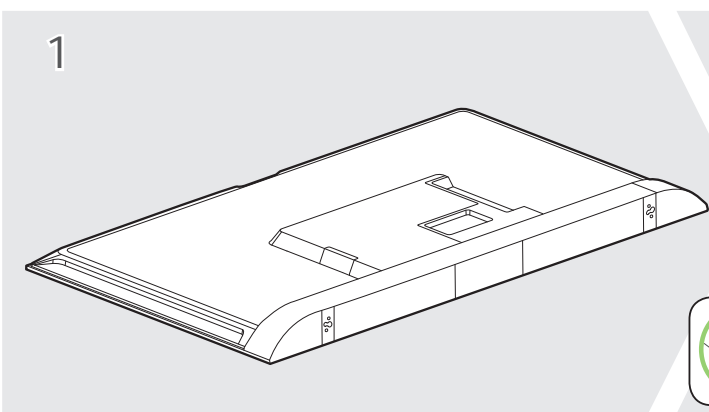

43UR7300PSA
50UR7300PSA

55UR7300PSA
65UR7300PSA

43/50/55UR73*

65UR73*