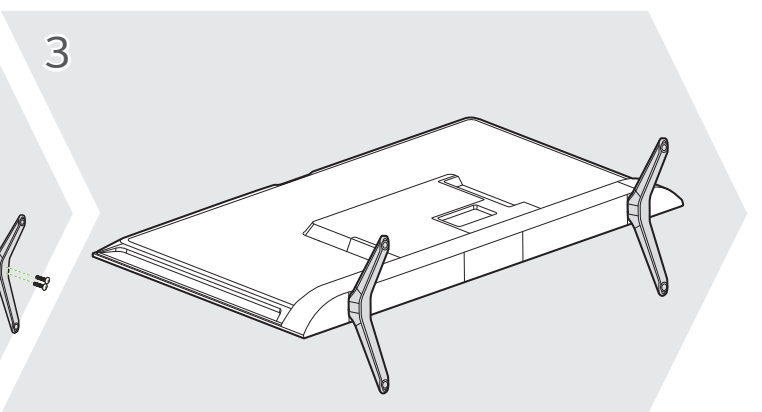

43UR7300PSA
50UR7300PSA

55UR7300PSA
65UR7300PSA

43/50/55UR73*

65UR73*