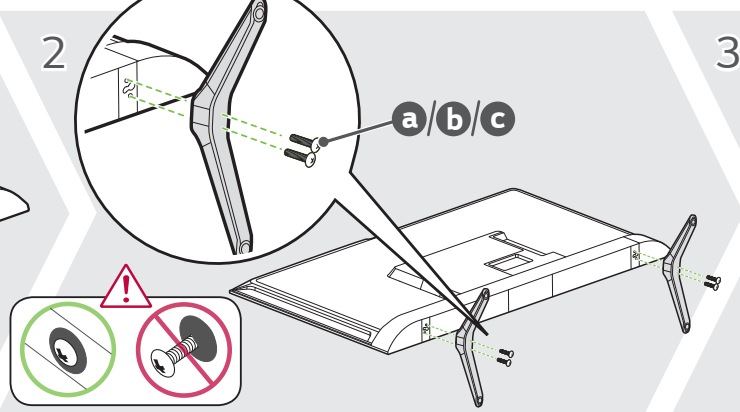

43UR7300PSA
50UR7300PSA

55UR7300PSA
65UR7300PSA

43/50/55UR73*

65UR73*