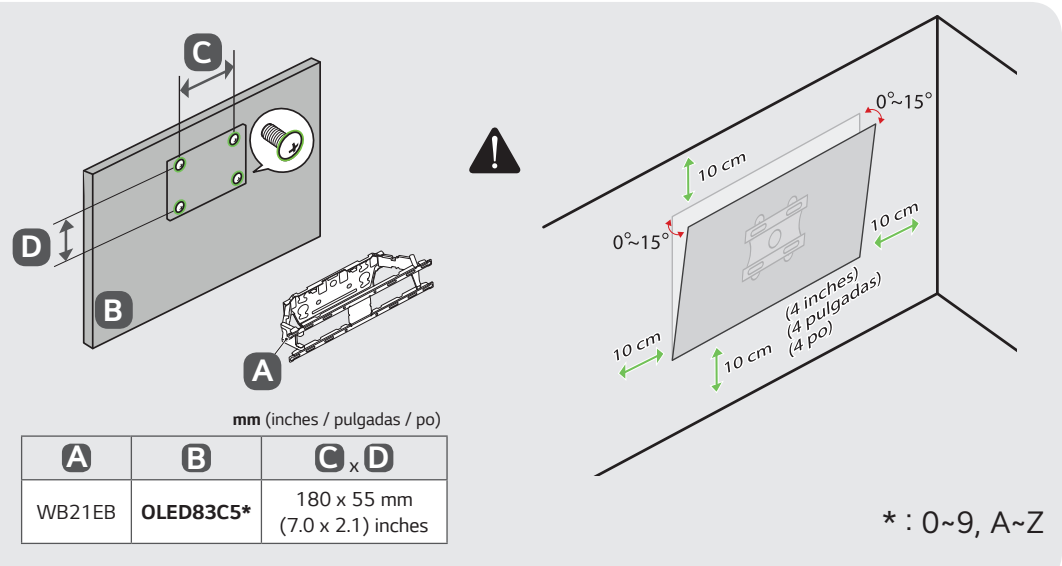

mm (inches / pulgadas / po)

| | A | B | C x D | E | F | G | H |
|---------|-----------|-----------------------------------|-------|----------------------|---------------------|----------------------|---------------------|
| OLW480B | OLED42C5* | 300 x 200 mm (11.8 x 7.8) inches | M6 | 263 mm (10.3) inches | 113 mm (4.4) inches | ≥1.5 m (59.0) inches | 126 mm (4.9) inches |
| | | | | 523 mm (20.5) inches | 118 mm (4.6) inches | | |
| | | | | 633 mm (24.9) inches | 121 mm (4.7) inches | | |
| | | | | 769 mm (30.2) inches | 121 mm (4.7) inches | | |
| | | | | 896 mm (35.2) inches | 121 mm (4.7) inches | | |
| WB24GCB | OLED83C5* | 400 x 400 mm (15.7 x 15.7) inches | | 896 mm (35.2) inches | 114 mm (4.4) inches | | |