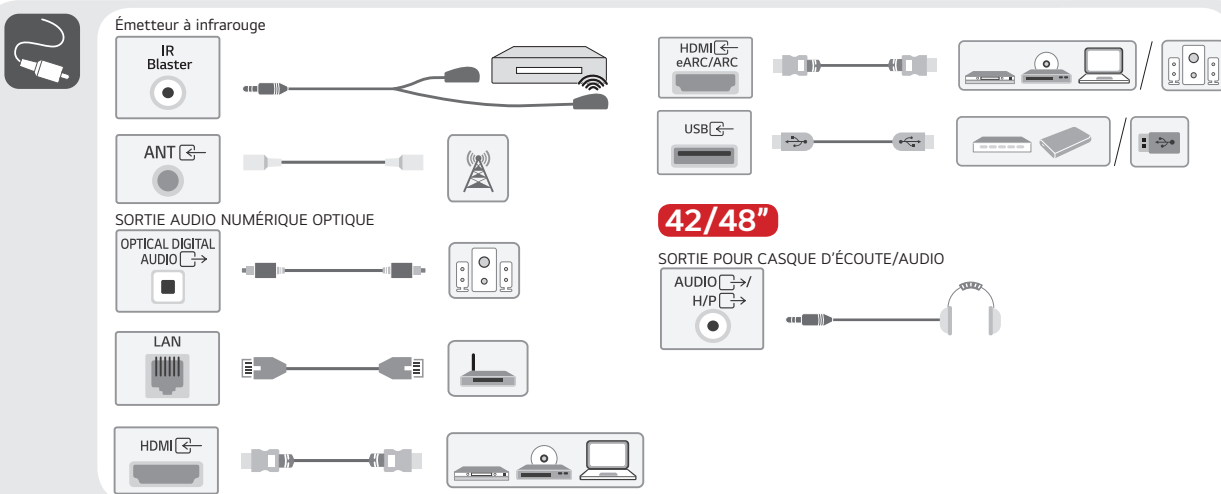

42/48/55/65/77/83"

mm (inches / pulgadas / po)
kg (lbs / libras / lb)

| | A | B | B' | C | D | E | F | F' | G | G-H | ⚡ |
|-----------|------------------------|------------------------|------------------------|----------------------|------------------------|----------------------|--------------------|--------------------|--------------------|--------------------|-------|
| OLED42C5* | 932 mm (36.6) inches | 577 mm (22.7) inches | - | 170 mm (6.6) inches | 540 mm (21.2) inches | 41.1 mm (1.6) inches | 37 mm (1.4) inches | - | 10.1 kg (22.2) lbs | 9.8 kg (21.6) lbs | 175 W |
| OLED48C5* | 1 071 mm (42.1) inches | 675 mm (26.5) inches | - | 230 mm (9.0) inches | 618 mm (24.3) inches | 46.9 mm (1.8) inches | 57 mm (2.2) inches | - | 16.8 kg (37.0) lbs | 14.9 kg (32.8) lbs | 223 W |
| OLED55C5* | 1 222 mm (48.1) inches | 757 mm (29.8) inches | - | 230 mm (9.0) inches | 703 mm (27.6) inches | 45.1 mm (1.7) inches | 54 mm (2.1) inches | - | 16.0 kg (35.2) lbs | 14.1 kg (31.0) lbs | 338 W |
| OLED65C5* | 1 441 mm (56.7) inches | 880 mm (34.6) inches | - | 230 mm (9.0) inches | 826 mm (32.5) inches | 45.1 mm (1.7) inches | 54 mm (2.1) inches | - | 18.5 kg (40.7) lbs | 16.6 kg (36.5) lbs | 452 W |
| OLED77C5* | 1 711 mm (67.3) inches | 1 035 mm (40.7) inches | - | 267 mm (10.5) inches | 982 mm (38.6) inches | 47.1 mm (1.8) inches | 53 mm (2.0) inches | - | 27.1 kg (59.7) lbs | 23.5 kg (51.8) lbs | 648 W |
| OLED83C5* | 1 842 mm (72.5) inches | 1 144 mm (45.0) inches | 1 096 mm (43.1) inches | 297 mm (11.6) inches | 1 055 mm (41.5) inches | 52.9 mm (2.0) inches | 88 mm (3.4) inches | 40 mm (1.5) inches | 33.0 kg (72.7) lbs | 28.3 kg (62.3) lbs | 700 W |