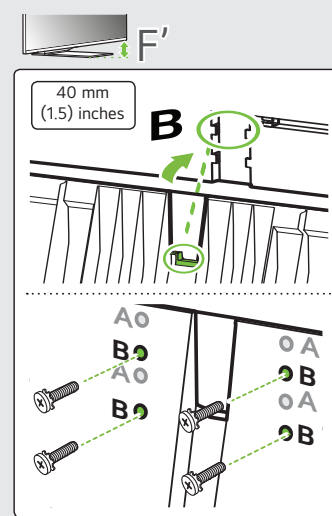

55/65/77"

5

6

83"

2

3

4

42/48/55/65/77/83"

mm (inches / pulgadas / po)
kg (lbs / libras / lb)

	A	B	B'	C	D	E	F	F'	G	G-H	⚡
OLED42C5*	932 mm (36.6) inches	577 mm (22.7) inches	-	170 mm (6.6) inches	540 mm (21.2) inches	41.1 mm (1.6) inches	37 mm (1.4) inches	-	10.1 kg (22.2) lbs	9.8 kg (21.6) lbs	175 W
OLED48C5*	1 071 mm (42.1) inches	675 mm (26.5) inches	-	230 mm (9.0) inches	618 mm (24.3) inches	46.9 mm (1.8) inches	57 mm (2.2) inches	-	16.8 kg (37.0) lbs	14.9 kg (32.8) lbs	223 W
OLED55C5*	1 222 mm (48.1) inches	757 mm (29.8) inches	-	230 mm (9.0) inches	703 mm (27.6) inches	45.1 mm (1.7) inches	54 mm (2.1) inches	-	16.0 kg (35.2) lbs	14.1 kg (31.0) lbs	338 W
OLED65C5*	1 441 mm (56.7) inches	880 mm (34.6) inches	-	230 mm (9.0) inches	826 mm (32.5) inches	45.1 mm (1.7) inches	54 mm (2.1) inches	-	18.5 kg (40.7) lbs	16.6 kg (36.5) lbs	452 W
OLED77C5*	1 711 mm (67.3) inches	1 035 mm (40.7) inches	-	267 mm (10.5) inches	982 mm (38.6) inches	47.1 mm (1.8) inches	53 mm (2.0) inches	-	27.1 kg (59.7) lbs	23.5 kg (51.8) lbs	648 W
OLED83C5*	1 842 mm (72.5) inches	1 144 mm (45.0) inches	1 096 mm (43.1) inches	297 mm (11.6) inches	1 055 mm (41.5) inches	52.9 mm (2.0) inches	88 mm (3.4) inches	40 mm (1.5) inches	33.0 kg (72.7) lbs	28.3 kg (62.3) lbs	700 W

mm (inches / pulgadas / po)

	A	B	C x D	E	F	G	H
OLW480B	OLED42C5*	300 x 200 mm (11.8 x 7.8) inches	M6	263 mm (10.3) inches	113 mm (4.4) inches	≥1.5 m (59.0) inches	126 mm (4.9) inches
				523 mm (20.5) inches	118 mm (4.6) inches		
				633 mm (24.9) inches	121 mm (4.7) inches		
				769 mm (30.2) inches	121 mm (4.7) inches		
				896 mm (35.2) inches	121 mm (4.7) inches		
WB24GCB	OLED83C5*	400 x 400 mm (15.7 x 15.7) inches		896 mm (35.2) inches	114 mm (4.4) inches		

* : 0~9, A~Z