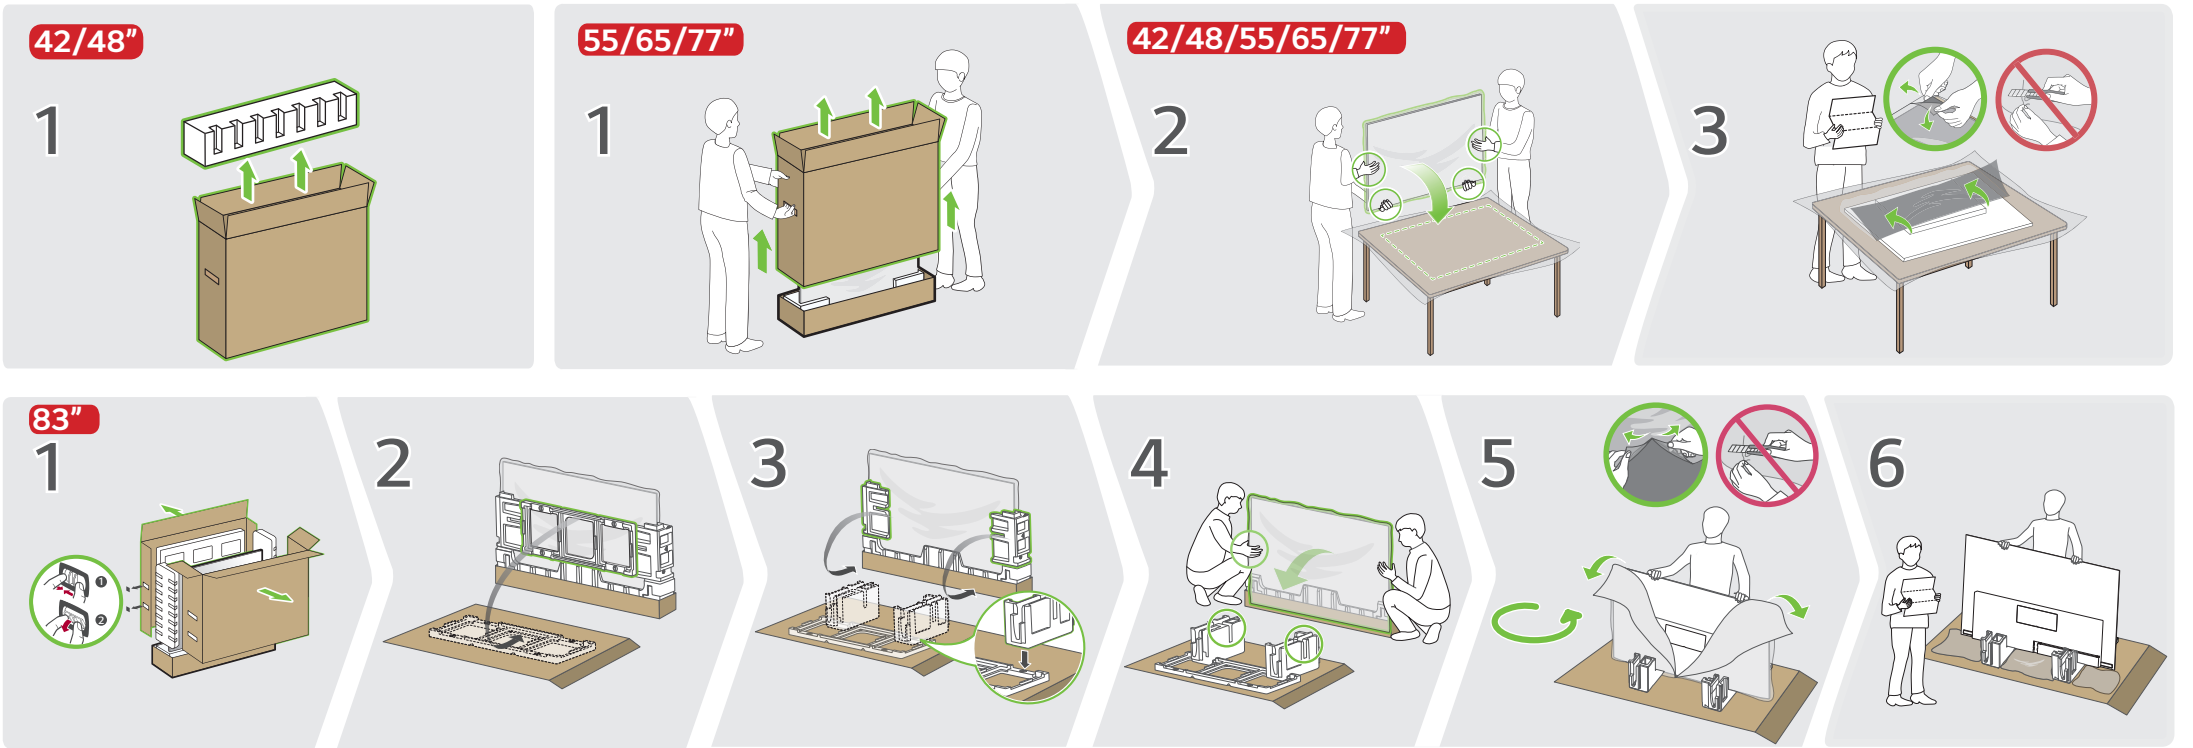

OLED42C5* OLED65C5*
OLED48C5* OLED77C5*
OLED55C5* OLED83C5*