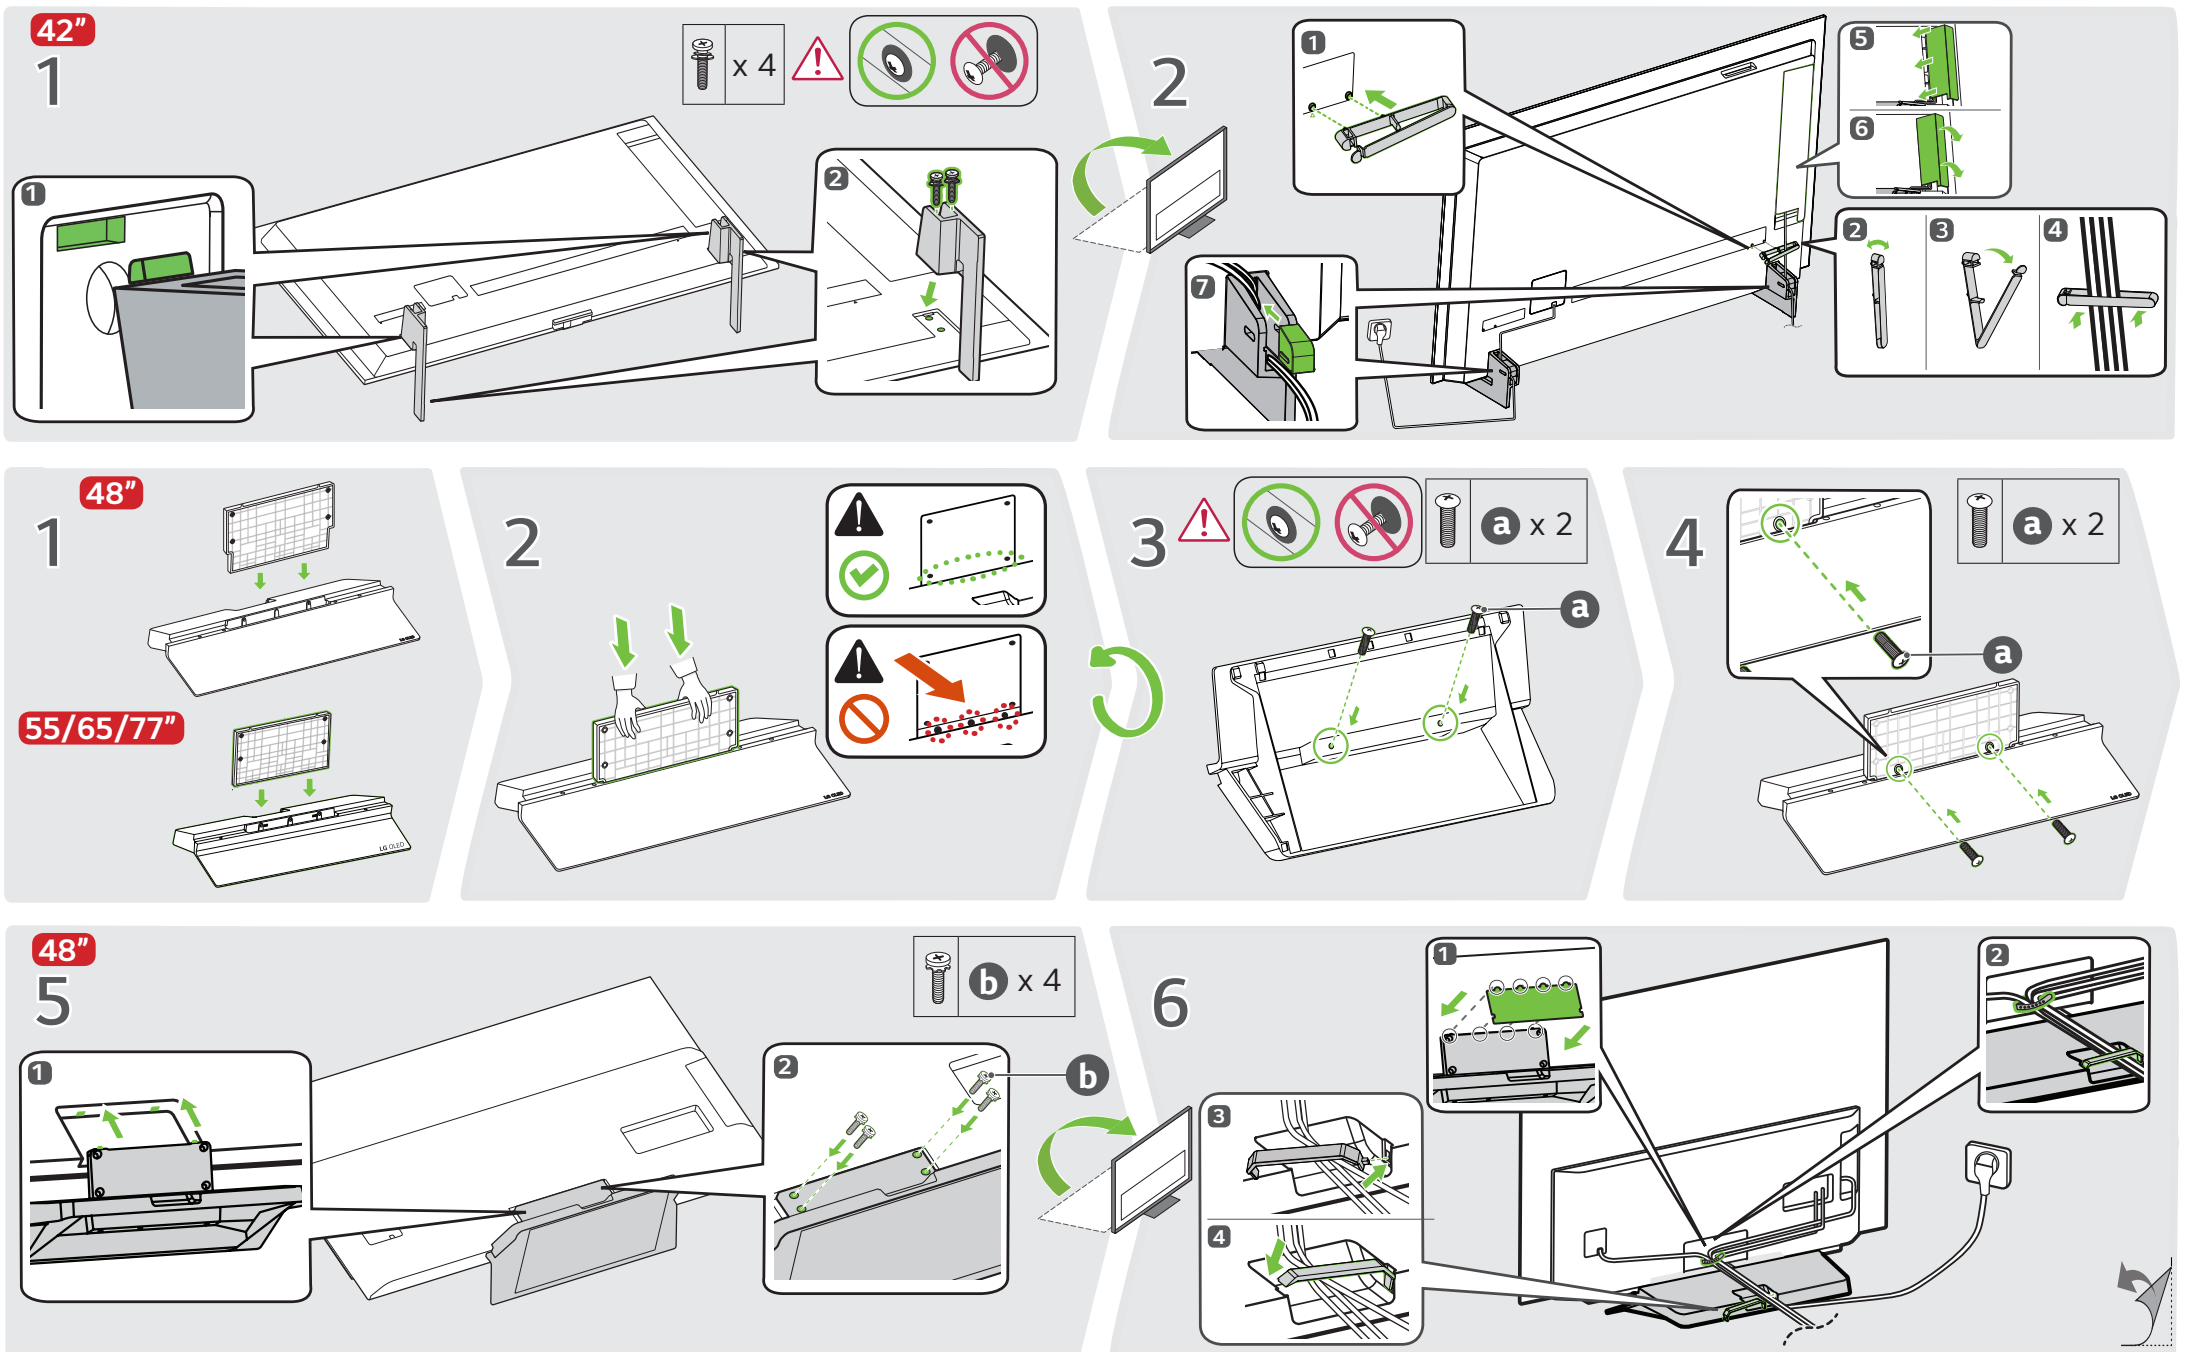

OLED42C5* OLED65C5*
OLED48C5* OLED77C5*
OLED55C5* OLED83C5*