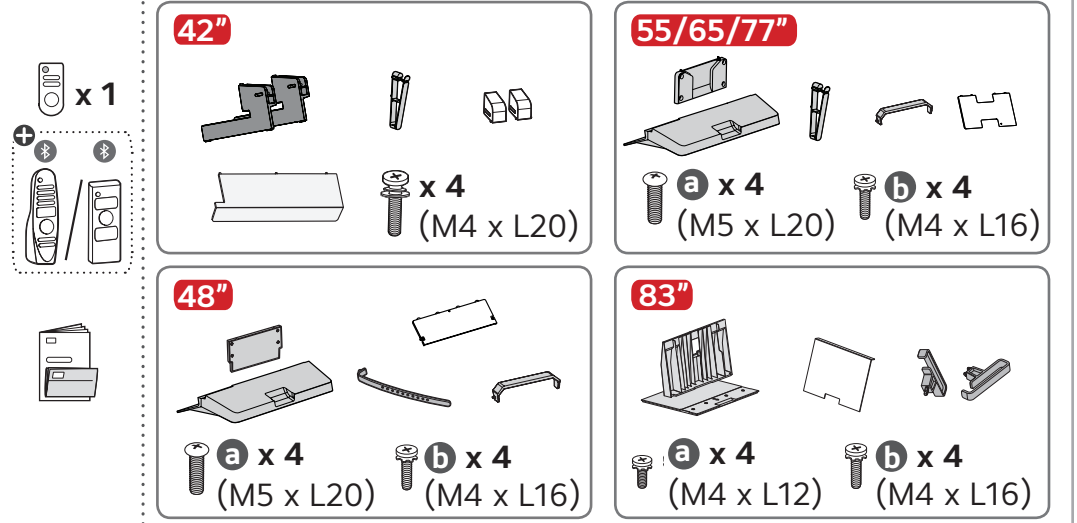

OLED42C5* OLED65C5*
OLED48C5* OLED77C5*
OLED55C5* OLED83C5*