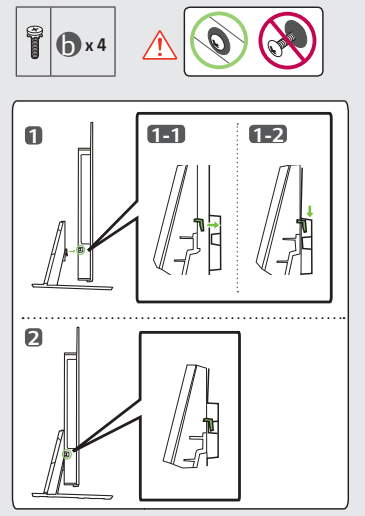

55/65/77"

5

6

83"

2

3

4

42/48/55/65/77/83"

mm (inches / pulgadas / po)
kg (lbs / libras / lb)

	A	B	B'	C	D	E	F	F'	G	G-H	⚡
OLED42C5*	932 mm (36.6) inches	577 mm (22.7) inches	-	170 mm (6.6) inches	540 mm (21.2) inches	41.1 mm (1.6) inches	37 mm (1.4) inches	-	10.1 kg (22.2) lbs	9.8 kg (21.6) lbs	175 W
OLED48C5*	1 071 mm (42.1) inches	675 mm (26.5) inches	-	230 mm (9.0) inches	618 mm (24.3) inches	46.9 mm (1.8) inches	57 mm (2.2) inches	-	16.8 kg (37.0) lbs	14.9 kg (32.8) lbs	223 W
OLED55C5*	1 222 mm (48.1) inches	757 mm (29.8) inches	-	230 mm (9.0) inches	703 mm (27.6) inches	45.1 mm (1.7) inches	54 mm (2.1) inches	-	16.0 kg (35.2) lbs	14.1 kg (31.0) lbs	338 W
OLED65C5*	1 441 mm (56.7) inches	880 mm (34.6) inches	-	230 mm (9.0) inches	826 mm (32.5) inches	45.1 mm (1.7) inches	54 mm (2.1) inches	-	18.5 kg (40.7) lbs	16.6 kg (36.5) lbs	452 W
OLED77C5*	1 711 mm (67.3) inches	1 035 mm (40.7) inches	-	267 mm (10.5) inches	982 mm (38.6) inches	47.1 mm (1.8) inches	53 mm (2.0) inches	-	27.1 kg (59.7) lbs	23.5 kg (51.8) lbs	648 W
OLED83C5*	1 842 mm (72.5) inches	1 144 mm (45.0) inches	1 096 mm (43.1) inches	297 mm (11.6) inches	1 055 mm (41.5) inches	52.9 mm (2.0) inches	88 mm (3.4) inches	40 mm (1.5) inches	33.0 kg (72.7) lbs	28.3 kg (62.3) lbs	700 W

mm (inches / pulgadas / po)

	A	B	C x D	E	F	G	H
OLW480B	OLED42C5*	300 x 200 mm (11.8 x 7.8) inches	M6	263 mm (10.3) inches	113 mm (4.4) inches	≥1.5 m (59.0) inches	126 mm (4.9) inches
				523 mm (20.5) inches	118 mm (4.6) inches		
				633 mm (24.9) inches	121 mm (4.7) inches		
				769 mm (30.2) inches	121 mm (4.7) inches		
				896 mm (35.2) inches	121 mm (4.7) inches		
WB24GCB	OLED83C5*	400 x 400 mm (15.7 x 15.7) inches		896 mm (35.2) inches	114 mm (4.4) inches		

* : 0~9, A~Z