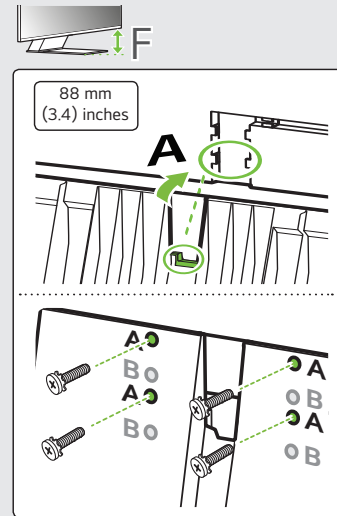

55/65/77"

5

6

83"

2

3

4

42/48/55/65/77/83"

mm (inches / pulgadas / po)
kg (lbs / libras / lb)

	A	B	B'	C	D	E	F	F'	G	G-H	⚡
OLED42C5*	932 mm (36.6) inches	577 mm (22.7) inches	-	170 mm (6.6) inches	540 mm (21.2) inches	41.1 mm (1.6) inches	37 mm (1.4) inches	-	10.1 kg (22.2) lbs	9.8 kg (21.6) lbs	175 W
OLED48C5*	1 071 mm (42.1) inches	675 mm (26.5) inches	-	230 mm (9.0) inches	618 mm (24.3) inches	46.9 mm (1.8) inches	57 mm (2.2) inches	-	16.8 kg (37.0) lbs	14.9 kg (32.8) lbs	223 W
OLED55C5*	1 222 mm (48.1) inches	757 mm (29.8) inches	-	230 mm (9.0) inches	703 mm (27.6) inches	45.1 mm (1.7) inches	54 mm (2.1) inches	-	16.0 kg (35.2) lbs	14.1 kg (31.0) lbs	338 W
OLED65C5*	1 441 mm (56.7) inches	880 mm (34.6) inches	-	230 mm (9.0) inches	826 mm (32.5) inches	45.1 mm (1.7) inches	54 mm (2.1) inches	-	18.5 kg (40.7) lbs	16.6 kg (36.5) lbs	452 W
OLED77C5*	1 711 mm (67.3) inches	1 035 mm (40.7) inches	-	267 mm (10.5) inches	982 mm (38.6) inches	47.1 mm (1.8) inches	53 mm (2.0) inches	-	27.1 kg (59.7) lbs	23.5 kg (51.8) lbs	648 W
OLED83C5*	1 842 mm (72.5) inches	1 144 mm (45.0) inches	1 096 mm (43.1) inches	297 mm (11.6) inches	1 055 mm (41.5) inches	52.9 mm (2.0) inches	88 mm (3.4) inches	40 mm (1.5) inches	33.0 kg (72.7) lbs	28.3 kg (62.3) lbs	700 W

mm (inches / pulgadas / po)

	A	B	C x D	E	F	G	H
OLW480B	OLED42C5*	300 x 200 mm (11.8 x 7.8) inches	M6	263 mm (10.3) inches	113 mm (4.4) inches	≥1.5 m (59.0) inches	126 mm (4.9) inches
				523 mm (20.5) inches	118 mm (4.6) inches		
				633 mm (24.9) inches	121 mm (4.7) inches		
				769 mm (30.2) inches	121 mm (4.7) inches		
				896 mm (35.2) inches	121 mm (4.7) inches		
WB24GCB	OLED83C5*	400 x 400 mm (15.7 x 15.7) inches		896 mm (35.2) inches	114 mm (4.4) inches		

* : 0~9, A~Z