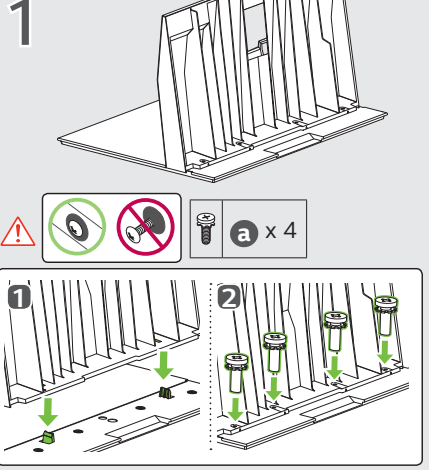

55/65/77"

5

6

83"

2

3

4

42/48/55/65/77/83"

mm (inches / pulgadas / po)
kg (lbs / libras / lb)

	A	B	B'	C	D	E	F	F'	G	G-H	⚡
OLED42C5*	932 mm (36.6) inches	577 mm (22.7) inches	-	170 mm (6.6) inches	540 mm (21.2) inches	41.1 mm (1.6) inches	37 mm (1.4) inches	-	10.1 kg (22.2) lbs	9.8 kg (21.6) lbs	175 W
OLED48C5*	1 071 mm (42.1) inches	675 mm (26.5) inches	-	230 mm (9.0) inches	618 mm (24.3) inches	46.9 mm (1.8) inches	57 mm (2.2) inches	-	16.8 kg (37.0) lbs	14.9 kg (32.8) lbs	223 W
OLED55C5*	1 222 mm (48.1) inches	757 mm (29.8) inches	-	230 mm (9.0) inches	703 mm (27.6) inches	45.1 mm (1.7) inches	54 mm (2.1) inches	-	16.0 kg (35.2) lbs	14.1 kg (31.0) lbs	338 W
OLED65C5*	1 441 mm (56.7) inches	880 mm (34.6) inches	-	230 mm (9.0) inches	826 mm (32.5) inches	45.1 mm (1.7) inches	54 mm (2.1) inches	-	18.5 kg (40.7) lbs	16.6 kg (36.5) lbs	452 W
OLED77C5*	1 711 mm (67.3) inches	1 035 mm (40.7) inches	-	267 mm (10.5) inches	982 mm (38.6) inches	47.1 mm (1.8) inches	53 mm (2.0) inches	-	27.1 kg (59.7) lbs	23.5 kg (51.8) lbs	648 W
OLED83C5*	1 842 mm (72.5) inches	1 144 mm (45.0) inches	1 096 mm (43.1) inches	297 mm (11.6) inches	1 055 mm (41.5) inches	52.9 mm (2.0) inches	88 mm (3.4) inches	40 mm (1.5) inches	33.0 kg (72.7) lbs	28.3 kg (62.3) lbs	700 W

mm (inches / pulgadas / po)

	A	B	C x D	E	F	G	H
OLW480B	OLED42C5*	300 x 200 mm (11.8 x 7.8) inches	M6	263 mm (10.3) inches	113 mm (4.4) inches	≥1.5 m (59.0) inches	126 mm (4.9) inches
				523 mm (20.5) inches	118 mm (4.6) inches		
				633 mm (24.9) inches	121 mm (4.7) inches		
				769 mm (30.2) inches	121 mm (4.7) inches		
				896 mm (35.2) inches	121 mm (4.7) inches		
WB24GCB	OLED83C5*	400 x 400 mm (15.7 x 15.7) inches		896 mm (35.2) inches	114 mm (4.4) inches		

* : 0~9, A~Z