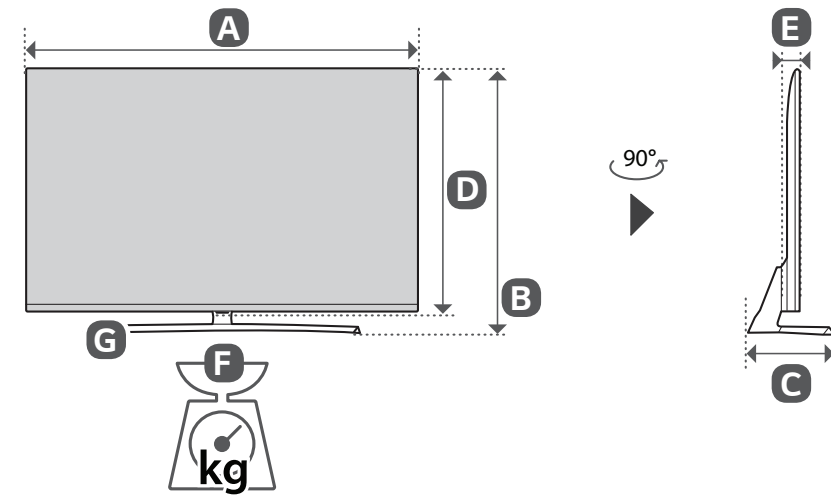

* M F L 7 1 0 7 9 8 5 2 *

(1905-REV00)

SM99*

www.lg.com/support

a x 4

(M5 x L14)

b x 4

(M4 x L20)

	A	B	C	D	E	F	F-G
	(mm)					(kg)	
75SM9900PLA	1677	1037	384	966	69.9	42.7	39.8
Power requirement				AC 100-240 V ~ 50/60 Hz			