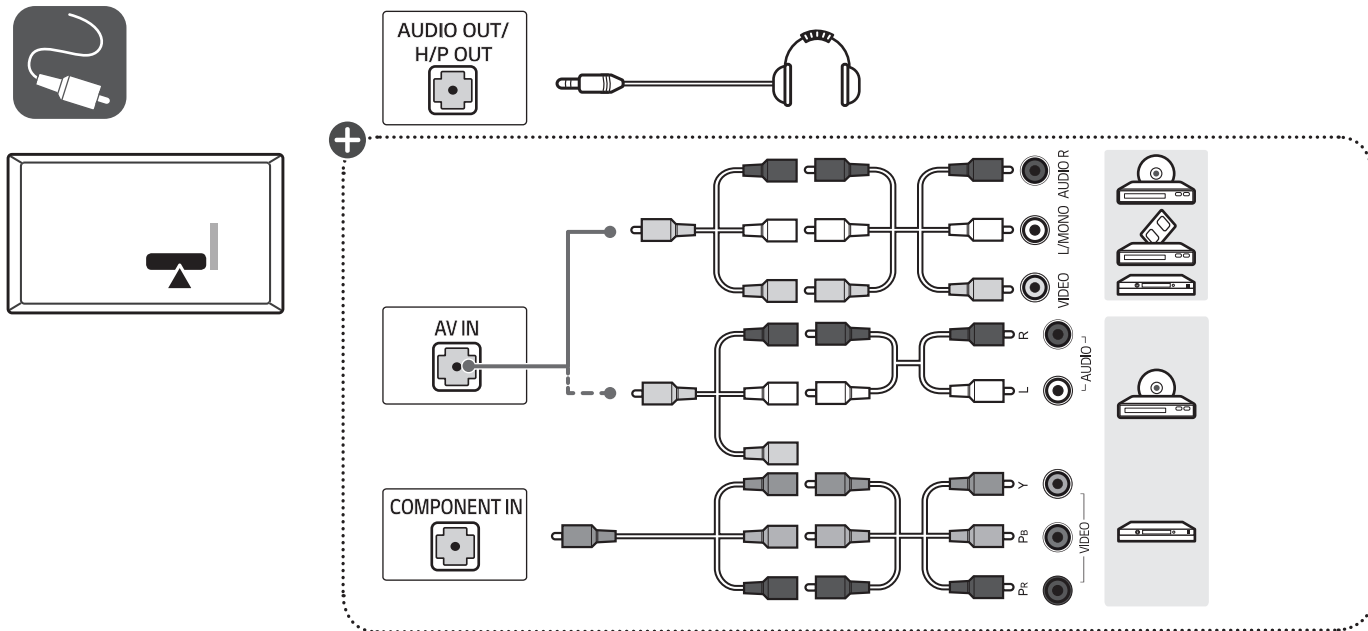

* M F L 7 1 0 7 9 8 5 2 *

(1905-REV00)

SM99*

www.lg.com/support

a x 4

(M5 x L14)

b x 4

(M4 x L20)

	A	B	C	D	E	F	F-G
	(mm)					(kg)	
75SM9900PLA	1677	1037	384	966	69.9	42.7	39.8
Power requirement				AC 100-240 V ~ 50/60 Hz			