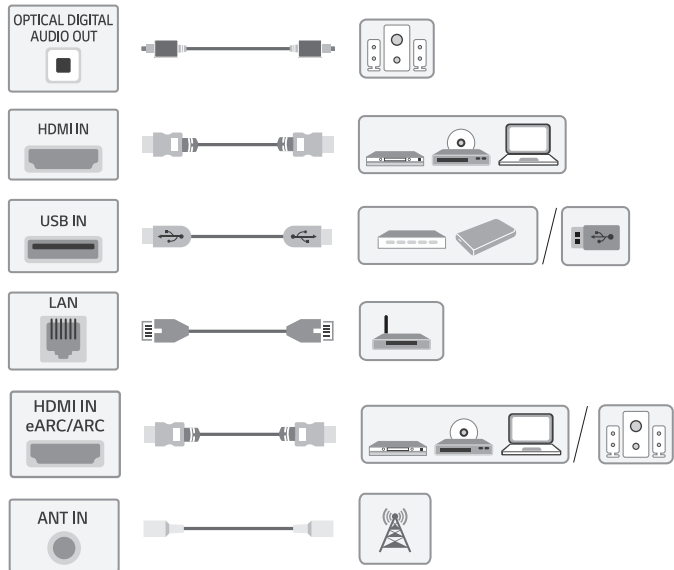

1
2-A
43UR78*
43UR87*

2-B
50/55/60/65UR78*
50/55/60/65UR87*

3-A
43UR78*
43UR87*

3-B
50/55UR78*
50/55UR87*

3-C
60/65UR78*
60/65UR87*

mm (inches / pulgadas / po)
kg (lbs / libras / lb)

MODELS MODELOS MODÈLES DESCRIÇÃO	A	B	C	D	E	F	F - G	Power consumption Consumo de potencia Consommation électrique Consumo de Energia
43UR7800PSA 43UR7800PSB 43UR8750PSA	967 mm (38.0) inches	621 mm (24.4) inches	200 mm (7.8) inches	564 mm (22.2) inches	57.1 mm (2.2) inches	8.9 kg (19.6) lbs	8.8 kg (19.4) lbs	110 W
50UR7800PSB 50UR7800PSM 50UR8750PSA	1 121 mm (44.1) inches	716 mm (28.1) inches	230 mm (9.0) inches	651 mm (25.6) inches	57.1 mm (2.2) inches	11.8 kg (26.0) lbs	11.7 kg (25.7) lbs	125 W
55UR7800PSB 55UR7800PSM 55UR8750PSA	1 235 mm (48.6) inches	780 mm (30.7) inches	230 mm (9.0) inches	715 mm (28.1) inches	57.5 mm (2.2) inches	14.1 kg (31.0) lbs	14.0 kg (30.8) lbs	150 W
60UR7800PSB 60UR8750PSA	1 356 mm (53.3) inches	847 mm (33.3) inches	269 mm (10.5) inches	783 mm (30.8) inches	57.5 mm (2.2) inches	17.1 kg (37.6) lbs	16.9 kg (37.2) lbs	180 W
65UR7800PSB 65UR7800PSM 65UR8750PSA	1 454 mm (57.2) inches	903 mm (35.5) inches	269 mm (10.5) inches	838 mm (32.9) inches	57.7 mm (2.2) inches	21.6 kg (47.6) lbs	21.4 kg (47.1) lbs	190 W

mm (inches / pulgadas / po)

A	B	C x D	E
LSW240B	43/50UR78*	200 x 200 mm (7.8 x 7.8) inches	M6
MSW240	43/50UR87*		
OLW480B	55UR78*	300 x 300 mm (11.8 x 11.8) inches	M6
MSW240	55UR87*		
OLW480B	60/65UR78*	300 x 300 mm (11.8 x 11.8) inches	M6
	60/65UR87*		