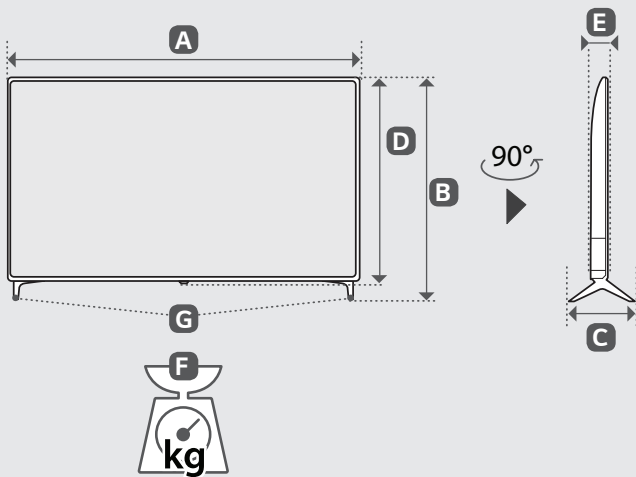

1
2-A
43UR78*
43UR87*

2-B
50/55/60/65UR78*
50/55/60/65UR87*

3-A
43UR78*
43UR87*

3-B
50/55UR78*
50/55UR87*

3-C
60/65UR78*
60/65UR87*

mm (inches / pulgadas / po)
kg (lbs / libras / lb)

MODELS MODELOS MODÈLES DESCRIÇÃO	A	B	C	D	E	F	F - G	Power consumption Consumo de potencia Consommation électrique Consumo de Energia
43UR7800PSA 43UR7800PSB 43UR8750PSA	967 mm (38.0) inches	621 mm (24.4) inches	200 mm (7.8) inches	564 mm (22.2) inches	57.1 mm (2.2) inches	8.9 kg (19.6) lbs	8.8 kg (19.4) lbs	110 W
50UR7800PSB 50UR7800PSM 50UR8750PSA	1 121 mm (44.1) inches	716 mm (28.1) inches	230 mm (9.0) inches	651 mm (25.6) inches	57.1 mm (2.2) inches	11.8 kg (26.0) lbs	11.7 kg (25.7) lbs	125 W
55UR7800PSB 55UR7800PSM 55UR8750PSA	1 235 mm (48.6) inches	780 mm (30.7) inches	230 mm (9.0) inches	715 mm (28.1) inches	57.5 mm (2.2) inches	14.1 kg (31.0) lbs	14.0 kg (30.8) lbs	150 W
60UR7800PSB 60UR8750PSA	1 356 mm (53.3) inches	847 mm (33.3) inches	269 mm (10.5) inches	783 mm (30.8) inches	57.5 mm (2.2) inches	17.1 kg (37.6) lbs	16.9 kg (37.2) lbs	180 W
65UR7800PSB 65UR7800PSM 65UR8750PSA	1 454 mm (57.2) inches	903 mm (35.5) inches	269 mm (10.5) inches	838 mm (32.9) inches	57.7 mm (2.2) inches	21.6 kg (47.6) lbs	21.4 kg (47.1) lbs	190 W

mm (inches / pulgadas / po)

A	B	C x D	E
LSW240B	43/50UR78*	200 x 200 mm (7.8 x 7.8) inches	M6
MSW240	43/50UR87*		
OLW480B	55UR78*	300 x 300 mm (11.8 x 11.8) inches	M6
MSW240	55UR87*		
OLW480B	60/65UR78*	300 x 300 mm (11.8 x 11.8) inches	M6
	60/65UR87*		

mm (inches / pulgadas / po)

A	B	C	D
WB21LMB	43/50UR78*	200 mm (7.8) inches	M6
	43/50UR87*		
WB21LMB	55/60/65UR78*	300 mm (11.8) inches	M6
	55/60/65UR87*		