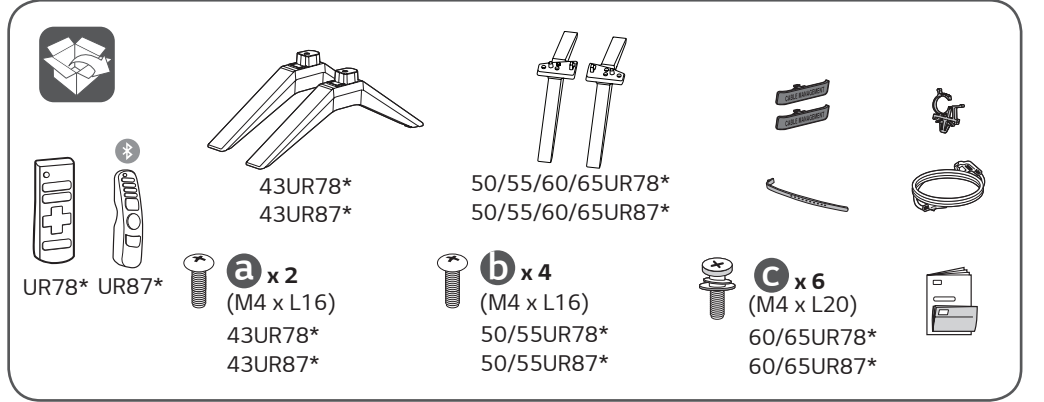

43UR7800PSA 50UR8750PSA
43UR7800PSB 55UR7800PSB 60UR8750PSA
43UR8750PSA 55UR7800PSM 65UR7800PSB
50UR7800PSB 55UR8750PSA 65UR7800PSM
50UR7800PSM 60UR7800PSB 65UR8750PSA

43/50/55UR78*
43/50/55UR87*

60/65UR78*
60/65UR87*

1
2-A
43UR78*
43UR87*

2-B
50/55/60/65UR78*
50/55/60/65UR87*

3-A
43UR78*
43UR87*

3-B
50/55UR78*
50/55UR87*

3-C
60/65UR78*
60/65UR87*

mm (inches / pulgadas / po)
kg (lbs / libras / lb)

MODELS MODELOS MODÈLES DESCRIÇÃO	A	B	C	D	E	F	F - G	Power consumption Consumo de potencia Consommation électrique Consumo de Energia
43UR7800PSA 43UR7800PSB 43UR8750PSA	967 mm (38.0) inches	621 mm (24.4) inches	200 mm (7.8) inches	564 mm (22.2) inches	57.1 mm (2.2) inches	8.9 kg (19.6) lbs	8.8 kg (19.4) lbs	110 W
50UR7800PSB 50UR7800PSM 50UR8750PSA	1 121 mm (44.1) inches	716 mm (28.1) inches	230 mm (9.0) inches	651 mm (25.6) inches	57.1 mm (2.2) inches	11.8 kg (26.0) lbs	11.7 kg (25.7) lbs	125 W
55UR7800PSB 55UR7800PSM 55UR8750PSA	1 235 mm (48.6) inches	780 mm (30.7) inches	230 mm (9.0) inches	715 mm (28.1) inches	57.5 mm (2.2) inches	14.1 kg (31.0) lbs	14.0 kg (30.8) lbs	150 W
60UR7800PSB 60UR8750PSA	1 356 mm (53.3) inches	847 mm (33.3) inches	269 mm (10.5) inches	783 mm (30.8) inches	57.5 mm (2.2) inches	17.1 kg (37.6) lbs	16.9 kg (37.2) lbs	180 W
65UR7800PSB 65UR7800PSM 65UR8750PSA	1 454 mm (57.2) inches	903 mm (35.5) inches	269 mm (10.5) inches	838 mm (32.9) inches	57.7 mm (2.2) inches	21.6 kg (47.6) lbs	21.4 kg (47.1) lbs	190 W

mm (inches / pulgadas / po)

A	B	C x D	E
LSW240B	43/50UR78*	200 x 200 mm (7.8 x 7.8) inches	M6
MSW240	43/50UR87*		
OLW480B	55UR78*	300 x 300 mm (11.8 x 11.8) inches	M6
MSW240	55UR87*		
OLW480B	60/65UR78*	300 x 300 mm (11.8 x 11.8) inches	M6
	60/65UR87*		

mm (inches / pulgadas / po)

A	B	C	D
WB21LMB	43/50UR78*	200 mm (7.8) inches	M6
	43/50UR87*		
WB21LMB	55/60/65UR78*	300 mm (11.8) inches	M6
	55/60/65UR87*		