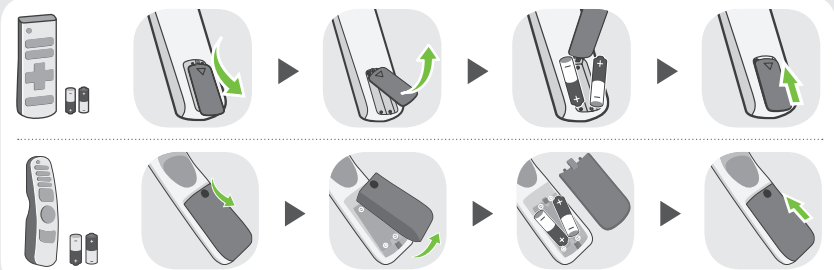

1
2-A
43UR78*
43UR87*

2-B
50/55/60/65UR78*
50/55/60/65UR87*

3-A
43UR78*
43UR87*

3-B
50/55UR78*
50/55UR87*

3-C
60/65UR78*
60/65UR87*

mm (inches / pulgadas / po)
kg (lbs / libras / lb)

MODELS MODELOS MODÈLES DESCRIÇÃO	A	B	C	D	E	F	F - G	Power consumption Consumo de potencia Consommation électrique Consumo de Energia
43UR7800PSA 43UR7800PSB 43UR8750PSA	967 mm (38.0) inches	621 mm (24.4) inches	200 mm (7.8) inches	564 mm (22.2) inches	57.1 mm (2.2) inches	8.9 kg (19.6) lbs	8.8 kg (19.4) lbs	110 W
50UR7800PSB 50UR7800PSM 50UR8750PSA	1 121 mm (44.1) inches	716 mm (28.1) inches	230 mm (9.0) inches	651 mm (25.6) inches	57.1 mm (2.2) inches	11.8 kg (26.0) lbs	11.7 kg (25.7) lbs	125 W
55UR7800PSB 55UR7800PSM 55UR8750PSA	1 235 mm (48.6) inches	780 mm (30.7) inches	230 mm (9.0) inches	715 mm (28.1) inches	57.5 mm (2.2) inches	14.1 kg (31.0) lbs	14.0 kg (30.8) lbs	150 W
60UR7800PSB 60UR8750PSA	1 356 mm (53.3) inches	847 mm (33.3) inches	269 mm (10.5) inches	783 mm (30.8) inches	57.5 mm (2.2) inches	17.1 kg (37.6) lbs	16.9 kg (37.2) lbs	180 W
65UR7800PSB 65UR7800PSM 65UR8750PSA	1 454 mm (57.2) inches	903 mm (35.5) inches	269 mm (10.5) inches	838 mm (32.9) inches	57.7 mm (2.2) inches	21.6 kg (47.6) lbs	21.4 kg (47.1) lbs	190 W

mm (inches / pulgadas / po)

A	B	C x D	E
LSW240B	43/50UR78*	200 x 200 mm (7.8 x 7.8) inches	M6
MSW240	43/50UR87*		
OLW480B	55UR78*	300 x 300 mm (11.8 x 11.8) inches	M6
MSW240	55UR87*		
OLW480B	60/65UR78*	300 x 300 mm (11.8 x 11.8) inches	M6
	60/65UR87*		