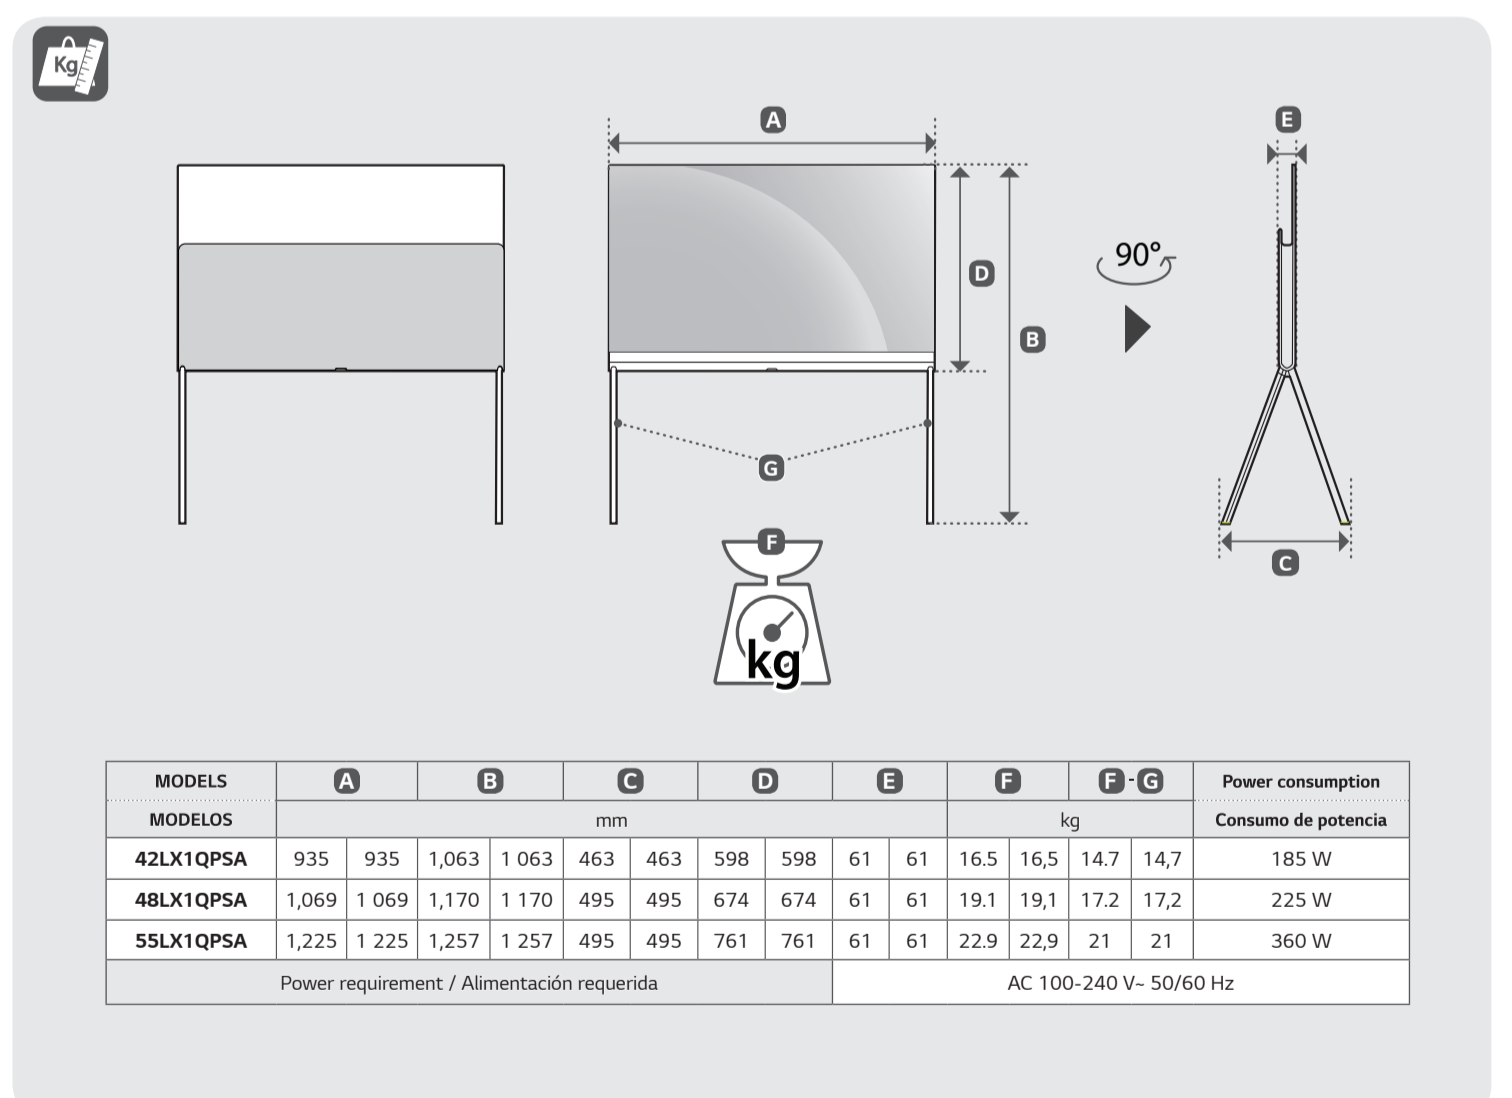

42LX1QPSA 48LX1QPSA 55LX1QPSA

ENGLISH Read **Safety and Reference**.
Due to environmental government regulations about imports and battery destruction in Colombia, TVs will not include the batteries for the remote control.