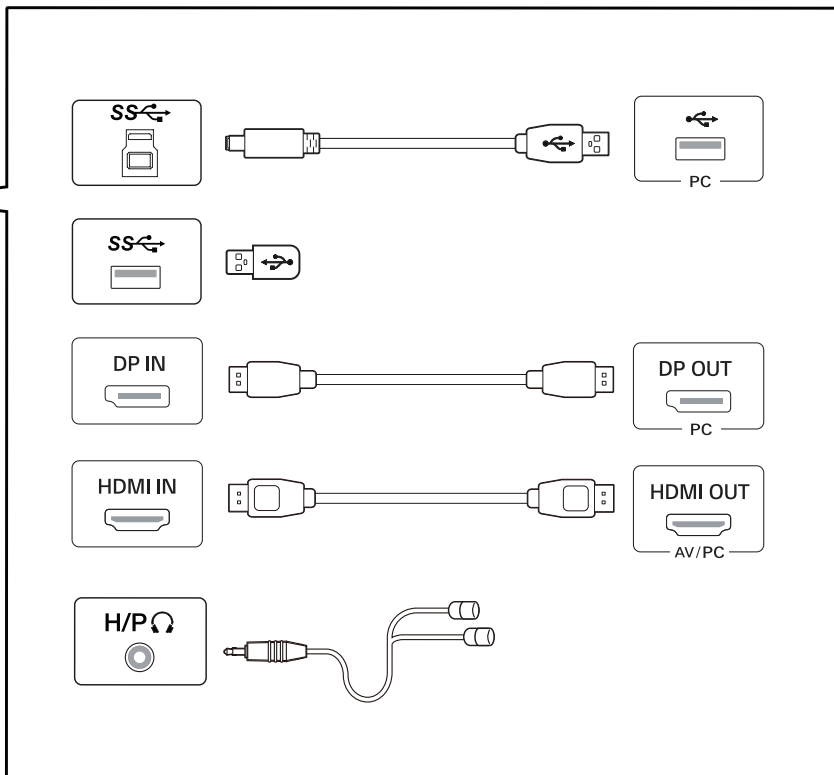

6

.....

**English**

- Using a DVI to HDMI / DP (DisplayPort) to HDMI cable may cause compatibility issues.
- The USB port on the product functions as a USB hub.
- Make sure to use the supplied cable. Otherwise, this may cause the device to malfunction.