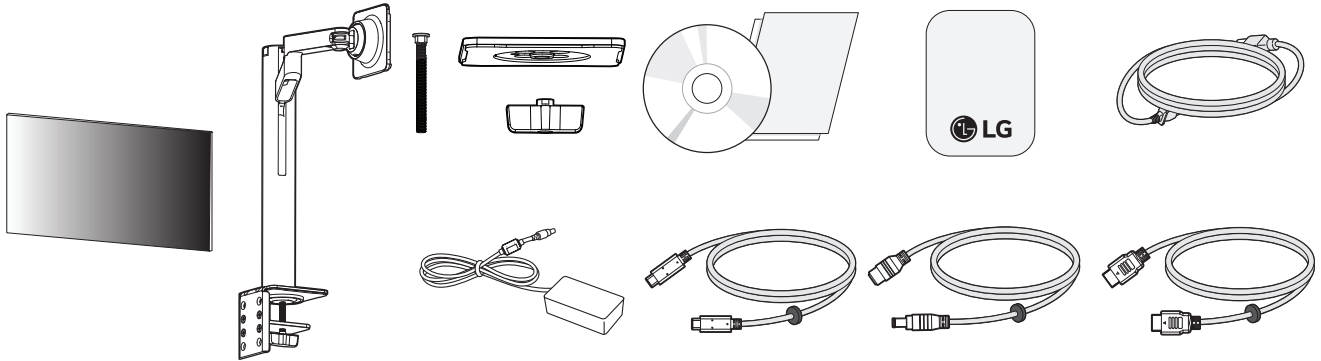

www.lg.com

**LED LCD Monitor (LED Monitor) /
Moniteur ACL À DEL (Moniteur à DEL) /
Monitor LCD LED (Monitor LED)**

27QN880
27BN88Q

- For EPEAT (EPEAT applied model)

Spare parts are available for 5 years after the end of production.

Spare parts include base assembly, adapter and cables.

It may differ by model, you can get the more information by visiting to this website:

<https://lg.encompass.com/>

* M B M 6 7 4 4 2 1 1 3 *

(2007-REV01)