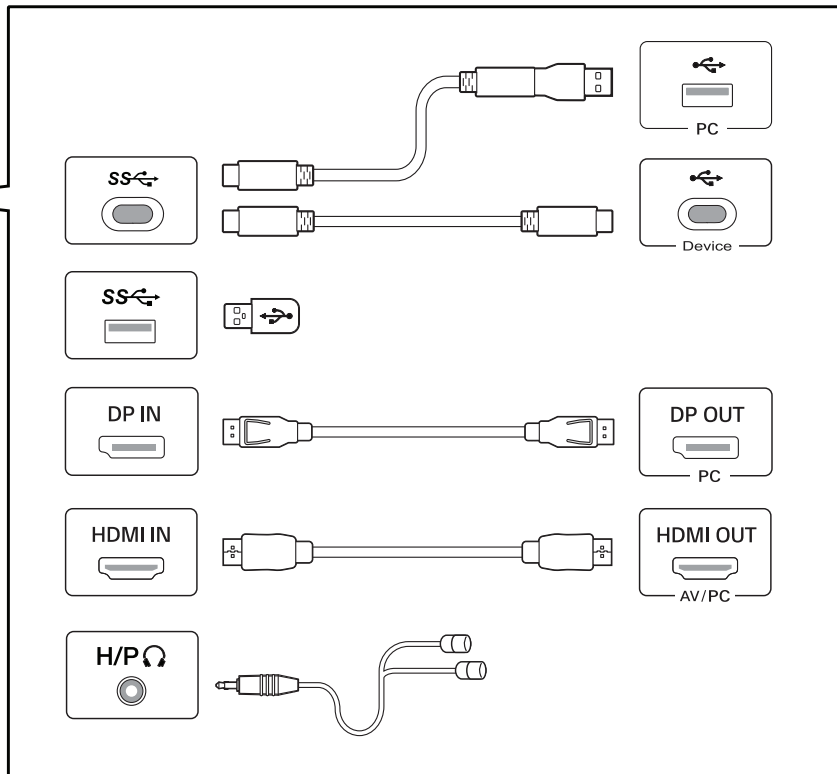

6

7

8

9

10

**English**

- Using a DVI to HDMI / DP (DisplayPort) to HDMI cable may cause compatibility issues.
- The USB port on the product functions as a USB hub.
- Make sure to use the supplied cable. Otherwise, this may cause the device to malfunction.