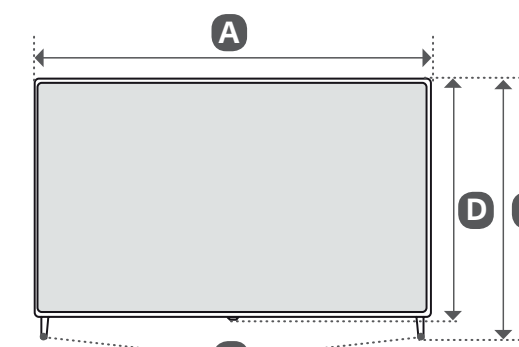

PCMCIA CARD SLOT

HDMI IN

HDMI IN/ARC

USB IN

	A	B	C	D	E	F	F-G
	(mm)				(kg)		
43UM7000PLA 43UM7090PLA	977	615	187	575	80.8	8.4	8.3
Power requirement				AC 100-240 V - 50 / 60 Hz			