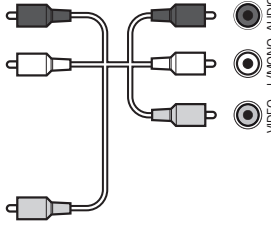

OPTICAL DIGITAL AUDIO OUT

LAN

USB IN

HDMI IN

COMPONENT IN

AV IN

Satellite IN

ANTENNA / CABLE IN

PCMCIA CARD SLOT

HDMI IN

HDMI IN/ARC

USB IN

	A	B	C	D	E	F	F-G
	(mm)				(kg)		
43UM7000PLA 43UM7090PLA	977	615	187	575	80.8	8.4	8.3
Power requirement				AC 100-240 V - 50 / 60 Hz			