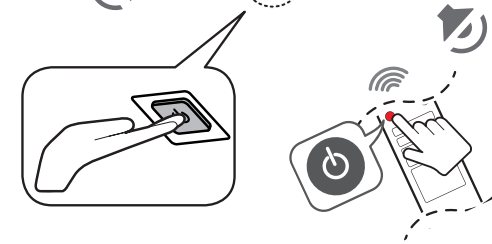

OPTICAL DIGITAL AUDIO OUT

LAN

USB IN

HDMI IN

COMPONENT IN

AV IN

Satellite IN

ANTENNA / CABLE IN

PCMCIA CARD SLOT

HDMI IN

HDMI IN/ARC

USB IN

	A	B	C	D	E	F	F-G
	(mm)				(kg)		
43UM7000PLA 43UM7090PLA	977	615	187	575	80.8	8.4	8.3
Power requirement				AC 100-240 V - 50 / 60 Hz			