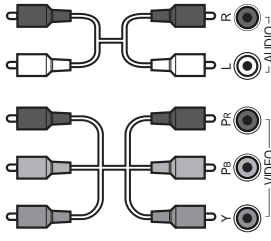

OPTICAL DIGITAL AUDIO OUT

LAN

USB IN

HDMI IN

COMPONENT IN

AV IN

Satellite IN

ANTENNA / CABLE IN

PCMCIA CARD SLOT

HDMI IN

HDMI IN/ARC

USB IN

	A	B	C	D	E	F	F-G
	(mm)				(kg)		
43UM7000PLA 43UM7090PLA	977	615	187	575	80.8	8.4	8.3
Power requirement				AC 100-240 V - 50 / 60 Hz			