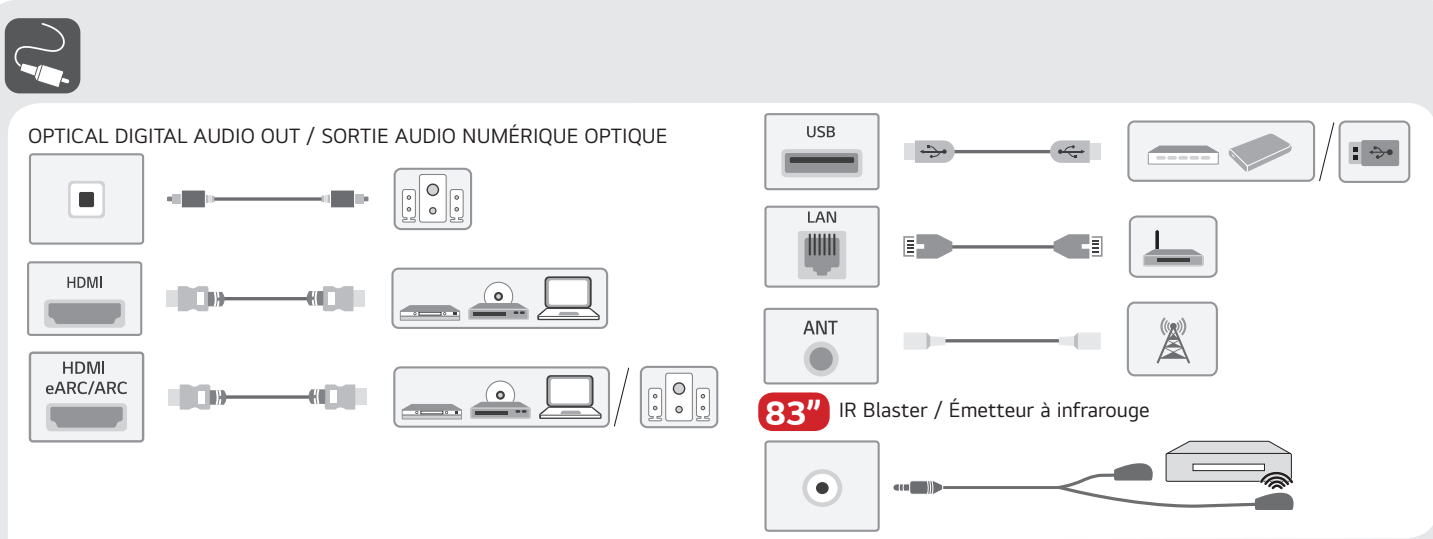

55/65"

77"

48/55/65"

77"

48/55/65"

77"

83"

48/55/65/77/83"

	A	B	C	D	⚡
OLED55B4*	1 228 mm (48.3) inches	708 mm (27.8) inches	45.9 mm (1.8) inches	14.3 kg (31.5) lbs	266 W
OLED65B4*	1 449 mm (57.0) inches	832 mm (32.7) inches	45.9 mm (1.8) inches	17.1 kg (37.6) lbs	347 W
OLED77B4*	1 719 mm (67.6) inches	989 mm (38.9) inches	50.9 mm (2.0) inches	22.9 kg (50.4) lbs	495 W