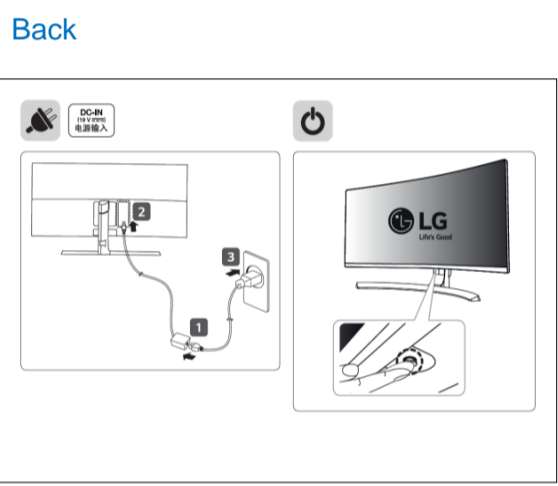

Pagination sheet