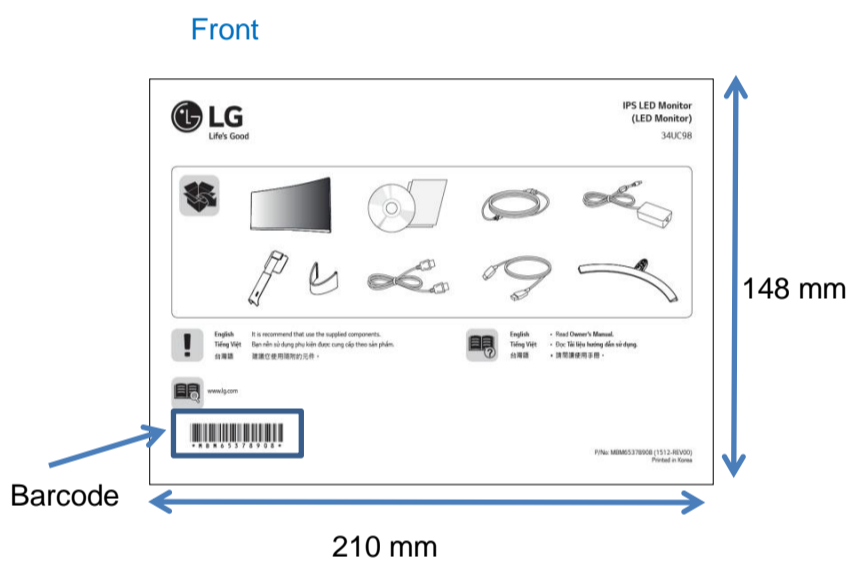

Pagination sheet