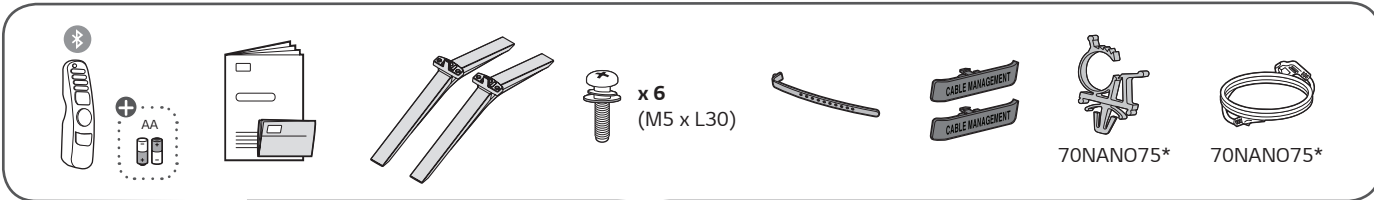

70NANO75SQA 75NANO75SQA

MODELS	A	B	C	D	E	F	F-G	Power consumption							
MODELOS	mm				kg				Consumo de potencia						
70NANO75SQA	1,562	1 562	972	972	361	361	907	907	59,9	59,9	28,8	28,8	28,4	28,4	210 W
75NANO75SQA	1,678	1 678	1,027	1 027	361	361	964	964	59,9	59,9	31,8	31,8	31,4	31,4	250 W
Power requirement / Alimentación requerida								AC 100-240 V- 50/60 Hz							

A	B	C x D (mm)	E
LSW440B	70/75NANO75*	400 x 400	M6

ENGLISH Read **Safety and Reference**.
Due to environmental government regulations about imports and battery destruction in Colombia, TVs will not include the batteries for the remote control.