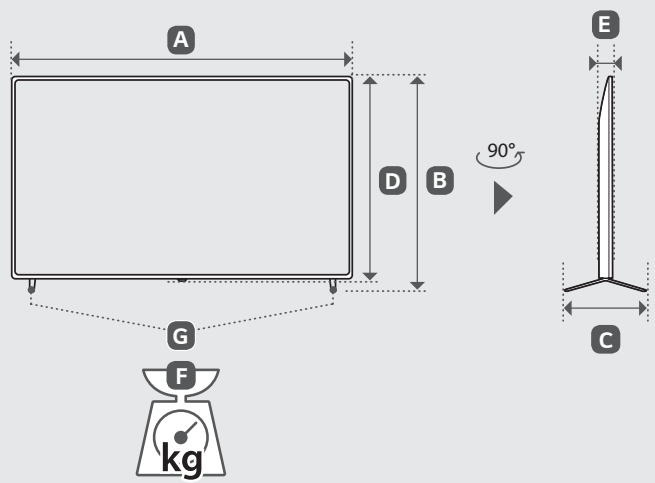

MODELS	A	B	C	D	E	F	F-G	Power consumption							
MODELOS	mm				kg				Consumo de potencia						
70NANO75SQA	1,562	1 562	972	972	361	361	907	907	59,9	59,9	28,8	28,8	28,4	28,4	210 W
75NANO75SQA	1,678	1 678	1,027	1 027	361	361	964	964	59,9	59,9	31,8	31,8	31,4	31,4	250 W
Power requirement / Alimentación requerida								AC 100-240 V- 50/60 Hz