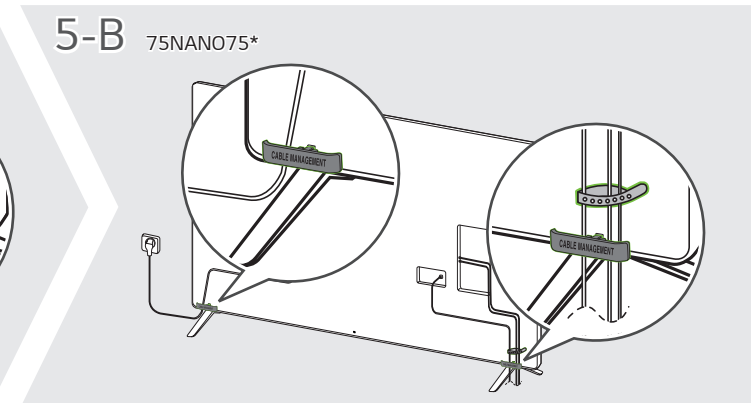

70NANO75SQA 75NANO75SQA

MODELS	A	B	C	D	E	F	F-G	Power consumption							
MODELOS	mm				kg				Consumo de potencia						
70NANO75SQA	1,562	1 562	972	972	361	361	907	907	59,9	59,9	28,8	28,8	28,4	28,4	210 W
75NANO75SQA	1,678	1 678	1,027	1 027	361	361	964	964	59,9	59,9	31,8	31,8	31,4	31,4	250 W
Power requirement / Alimentación requerida								AC 100-240 V- 50/60 Hz							

A	B	C x D (mm)	E
LSW440B	70/75NANO75*	400 x 400	M6

ENGLISH Read **Safety and Reference**.
Due to environmental government regulations about imports and battery destruction in Colombia, TVs will not include the batteries for the remote control.