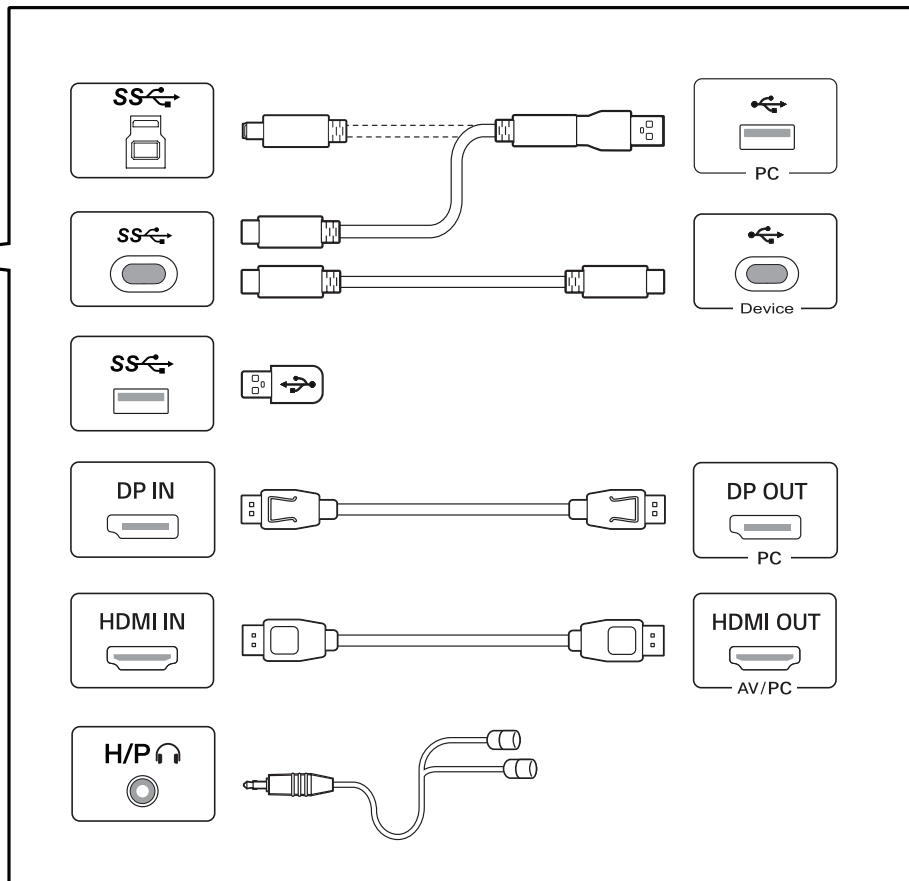

4

5

6

**English**

- Using a DVI to HDMI / DP (DisplayPort) to HDMI cable may cause compatibility issues.
- The USB port on the product functions as a USB hub.
- Make sure to use the supplied cable. Otherwise, this may cause the device to malfunction.