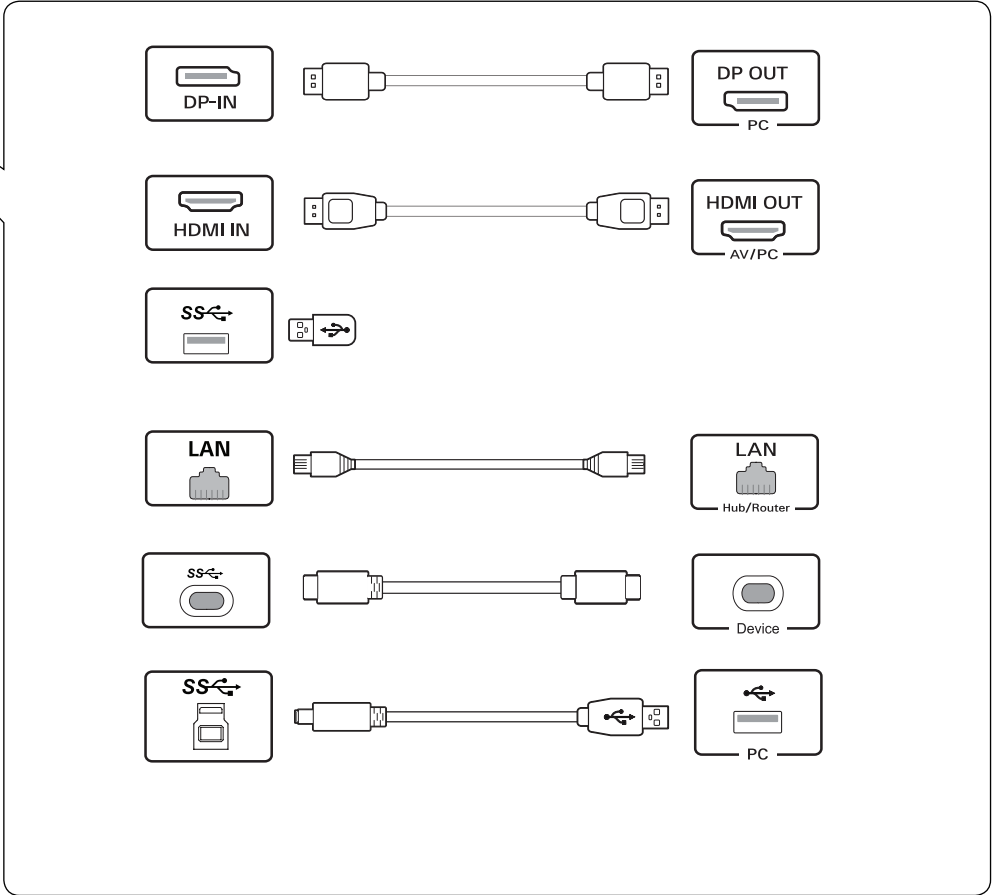

**English**

- Using a DVI to HDMI / DP (DisplayPort) to HDMI cable may cause compatibility issues.
- The USB port on the product functions as a USB hub.
- Make sure to use the supplied cable. Otherwise, this may cause the device to malfunction.