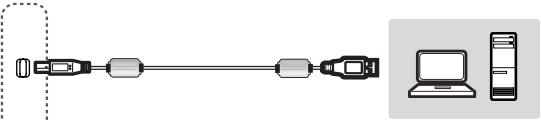

TOUCH USB

USB 3.0 IN
5V 2.0A
5V 2.0A

RS-232C
OUT

RS-232C
IN

3.3V 0.8A

AUDIO
OUT

AUDIO
IN

USB 3.0 IN
5V 2.0A
5V 2.0A

DVI-D IN

DP OUT

DP IN

HDMI IN 2
(4K @ 60Hz)

HDMI IN 1
(4K @ 60Hz)

DP OUT

DVI OUT

AUDIO OUT