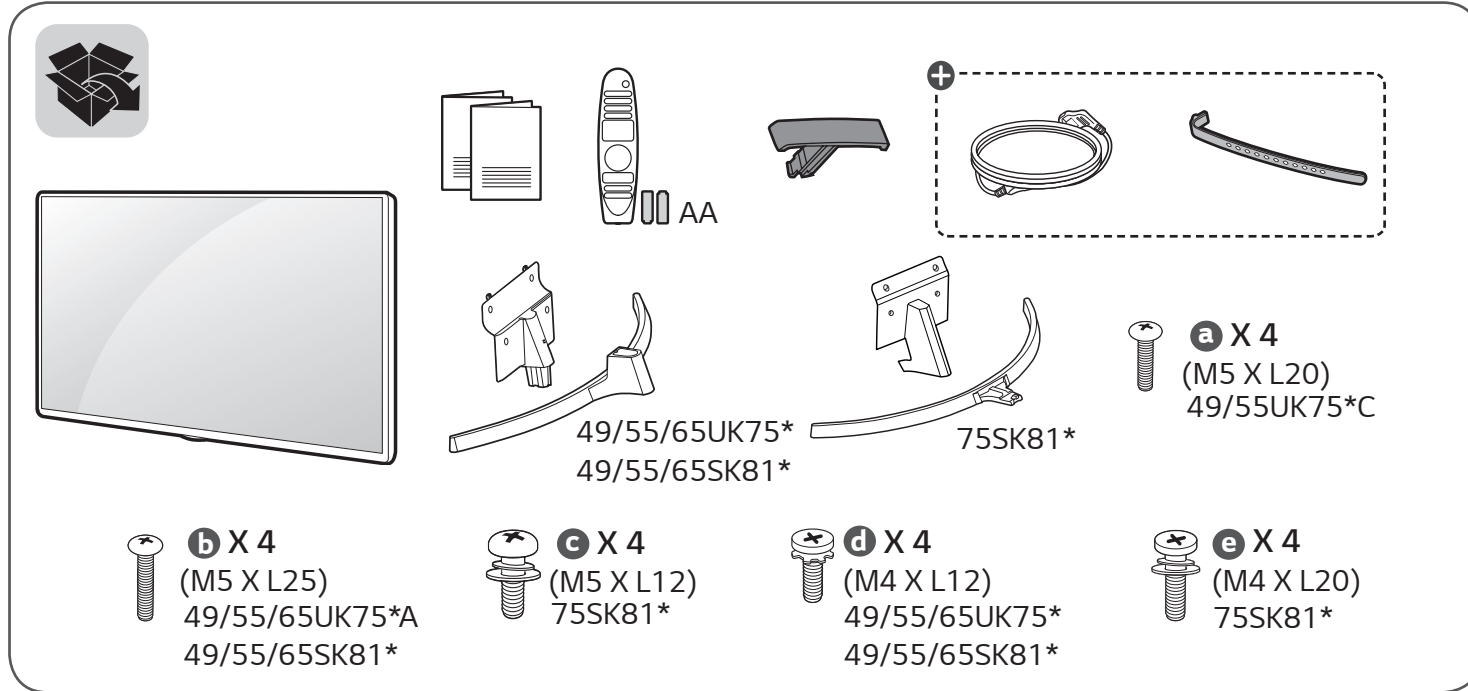

+ : Depending on model / Modele bağı olarak deęişkenlik gösterebilir

English •Read **Safety and Reference**.
•For the power supply and power consumption, refer to the label attached to the product.

Türkçe •**Güvenlik ve Referans** bölümünü okuyun.
•Güç kaynağı ve güç tüketimi için ürüne yapıştırılmış olan etikete bakın.