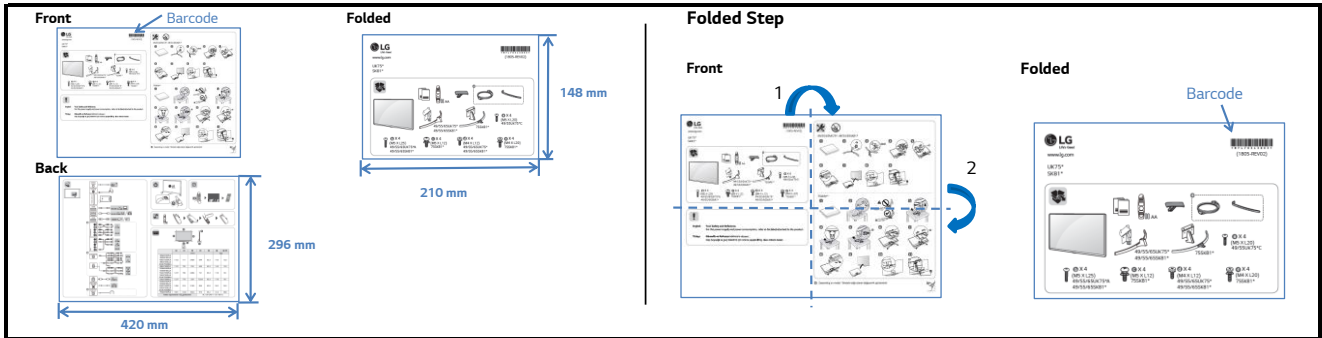

Printing Specification

1. Model Description

Model/Item Name	: 49SK8100PLA	Brand name	: LG	Part number	: MFL70343803
Suffix	: PD	Product	: B2C TV	(Revision number)	: (1805-REV02)

2. Printing Specification

1. Trim size (Format) (W X H)	: 420 mm x 296 mm, Folded (210 mm x 148 mm)		
2. Printing colors	• Cover : - • Inside : 1 Color (Black)		
3. Stock (Paper)	• Cover : - • Inside : Uncoated, wood-free paper 100 g/m²		
4. Bindery	: One sheet (2 Folded)	5. Number of pages	: 8
6. Language	: ENG/TUR (2)		

3. Pagination sheet

4. Origin Notification

www.lg.com P/No : MFL69707613 (1708-REV03) Printed in Korea Copyright © 2017 LG Electronics Inc. All Rights Reserved.	[Country Name] LGERS/LGEMX : Mexico LGEMR : Korea LGEMA/LGEMW : Poland LGEND/LGESY : China Others : Each Country name.
NOTE *This part contains Eco-hazardous substances (Pb, Cd, Hg, Cr6+, PBB, PBDE, etc.) within LG standard level. Details should be followed Eco-SCM management standard[LG(56)-A-2524]. Especially, Part should be followed and controlled the following specification. (1) Eco-hazardous substances test report should be submitted when Part certification test and First Mass Production. (2) Especially, Don't use or contain lead(Pb) and cadmium(Cd) in ink.	Changes the Country name. Printed in [Country Name]

5. Changes

Rev. Number	MM/DD/YYYY	Signature	ECO Number	Change Contents
REV07				
REV06				
REV05				
REV04				
REV03				
REV02	05/03/2018	Yujin. Choi	EKLI500008	To increase the font size according to Turkish regulations
REV01	03/09/2018	Yujin. Choi	EKLI300125	Requested by Mechanical gr., changed a screw for 49/55UK7500PLC.
REV00	02/01/2018	Yujin. Choi		<table style="width: 100%; border: none;"> <tr> <td style="width: 50%; border: none;">Checked :</td> <td style="width: 50%; border: none; text-align: right;">Danbi. Park</td> </tr> <tr> <td style="border: none;">Approved :</td> <td style="border: none; text-align: right;">Jongok. Kim</td> </tr> </table>
Rev. Number	MM/DD/YYYY	Signature	ECO Number	Change Contents