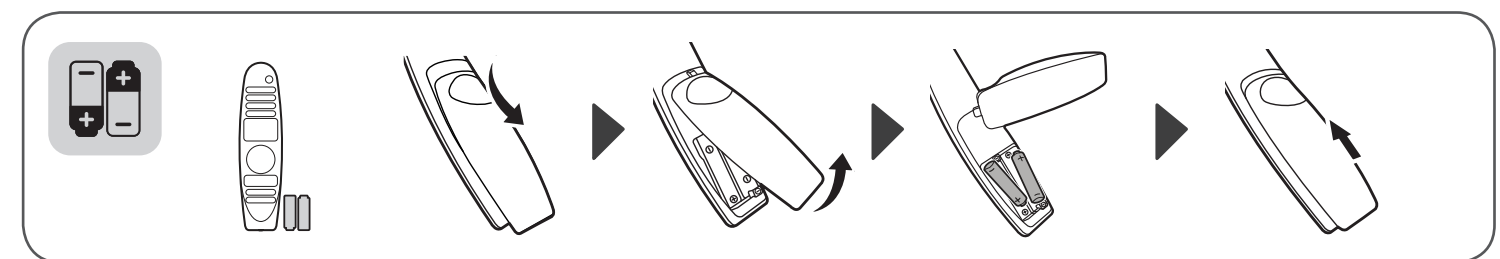

A	B	C	D	E	F	F-G
	(mm)					(kg)	
49SK8100PLA	1102	717	248.4	644	63.3	14.5	13.0
49SK8100LLA							
49UK7550PLA							
49UK7550LLA							
49UK7550MLA							
49UK7500PLC	1102	703	259	644	63.3	14.5	13.0
55SK8100PLA	1237	794	248.4	721	63.3	17.6	16.1
55SK8100LLA							
55UK7550PLA							
55UK7550LLA							
55UK7550MLA							
55UK7500PLC	1237	779	259	720.9	63.3	17.6	16.1
65SK8100PLA	1456	916	318.5	844	63.9	26.2	24.5
65SK8100LLA							
65UK7550PLA							
65UK7550LLA							
65UK7550MLA							
75SK8100PLA	1681	1044	350.3	973	65.2	41.4	38.8
Power requirement / Güç gereksinimi				AC 100-240 V ~ 50 / 60 Hz