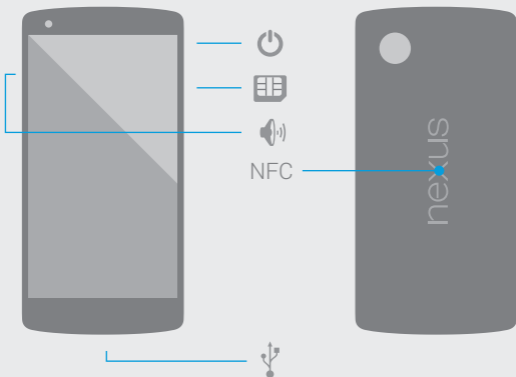

nexus 5

To turn on, press and hold the  button for a few seconds.

For online help and support, visit support.google.com/nexus

Fully charge the battery from a power outlet.