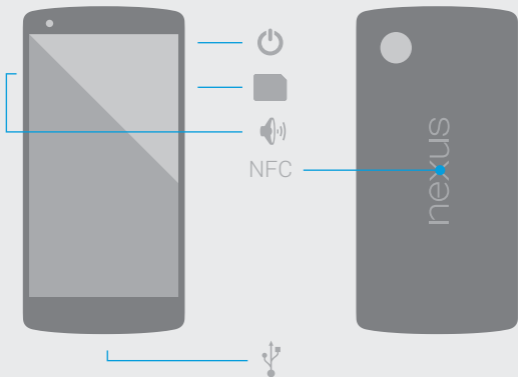

nexus 5

ENGLISH

To turn on, press and hold
the  button for a few seconds

For online help and support, visit
support.google.com/nexus

Fully charge the battery from a power outlet