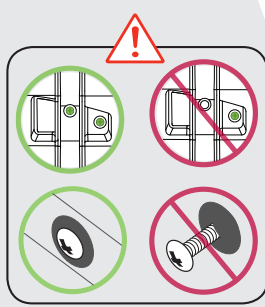

4-A
50/55UQ79*