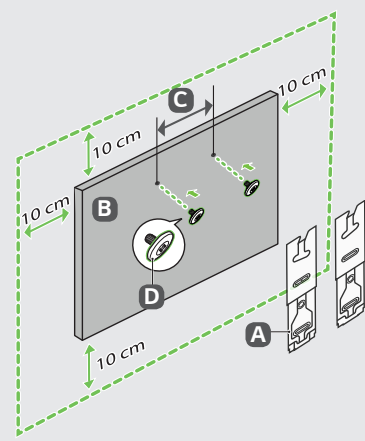

A	B	C x D (mm)	E
LSW240B MSW240	50UQ79*	200 x 200	M6
OLW480B MSW240	55UQ79*	300 x 300	M6
OLW480B	60/65UQ79*	300 x 300	M6

A	B	C (mm)	D
WB21LMB	50UQ79*	200	M6
	55/60/65UQ79*	300	

**ENGLISH** Read **Safety and Reference**.  
Due to environmental government regulations about imports and battery destruction in Colombia, TVs will not include the batteries for the remote control.