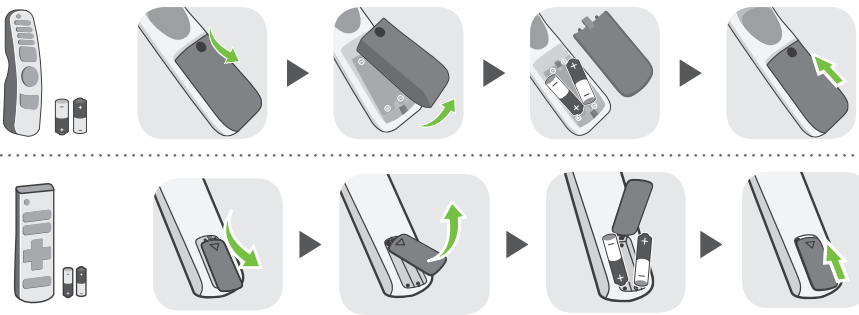

MODELS	A		B		C		D		E		F		F-G		Power consumption	
MODELOS	(mm)														(kg)	Consumo de potencia
50UQ7900PSB 50UQ7950PSB	1,121	1 121	716	716	230	230	651	651	57.1	57,1	11.8	11,8	11.7	11,7	125 W	
55UQ7900PSB 55UQ7950PSB	1,235	1 235	780	780	230	230	715	715	57.5	57,5	13.8	13,8	13.7	13,7	150 W	
60UQ7900PSB 60UQ7950PSB	1,356	1 356	847	847	269	269	783	783	57.5	57,5	17.1	17,1	16.9	16,9	180 W	
65UQ7900PSB 65UQ7950PSB	1,454	1 454	903	903	269	269	838	838	57.7	57,7	21.6	21,6	21.4	21,4	190 W	
Power requirement / Alimentación requerida									AC 100-240 V- 50/60 Hz