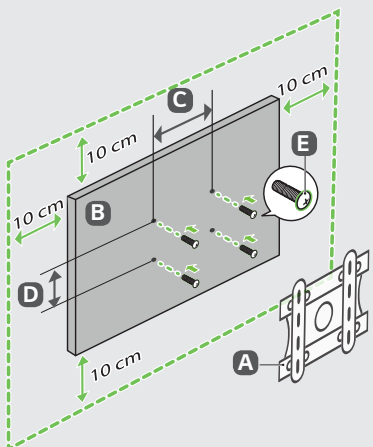

A	B	C x D (mm)	E
LSW240B MSW240	50UQ79*	200 x 200	M6
OLW480B MSW240	55UQ79*	300 x 300	M6
OLW480B	60/65UQ79*	300 x 300	M6

A	B	C (mm)	D
WB21LMB	50UQ79*	200	M6
	55/60/65UQ79*	300	

**ENGLISH** Read **Safety and Reference**.  
Due to environmental government regulations about imports and battery destruction in Colombia, TVs will not include the batteries for the remote control.