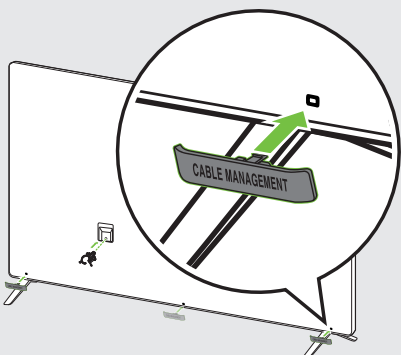

50UQ7900PSB 55UQ7950PSB 65UQ7900PSB
50UQ7950PSB 60UQ7900PSB 65UQ7950PSB
55UQ7900PSB 60UQ7950PSB

50/55UQ79*

1-A

2-A

3

60/65UQ79*

1-B

2-B

3

1

2

3

4-A
50/55UQ79*

4-B
60/65UQ79*

5

6

7