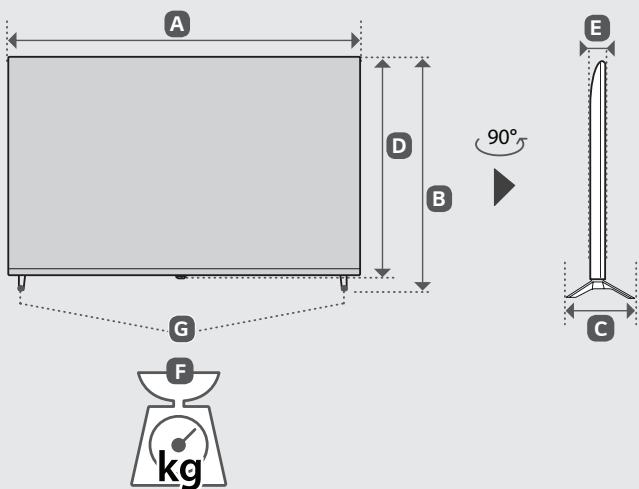

MODELS	A		B		C		D		E		F		F-G		Power consumption	
MODELOS	(mm)														(kg)	Consumo de potencia
50UQ7900PSB 50UQ7950PSB	1,121	1 121	716	716	230	230	651	651	57.1	57,1	11.8	11,8	11.7	11,7	125 W	
55UQ7900PSB 55UQ7950PSB	1,235	1 235	780	780	230	230	715	715	57.5	57,5	13.8	13,8	13.7	13,7	150 W	
60UQ7900PSB 60UQ7950PSB	1,356	1 356	847	847	269	269	783	783	57.5	57,5	17.1	17,1	16.9	16,9	180 W	
65UQ7900PSB 65UQ7950PSB	1,454	1 454	903	903	269	269	838	838	57.7	57,7	21.6	21,6	21.4	21,4	190 W	
Power requirement / Alimentación requerida									AC 100-240 V- 50/60 Hz