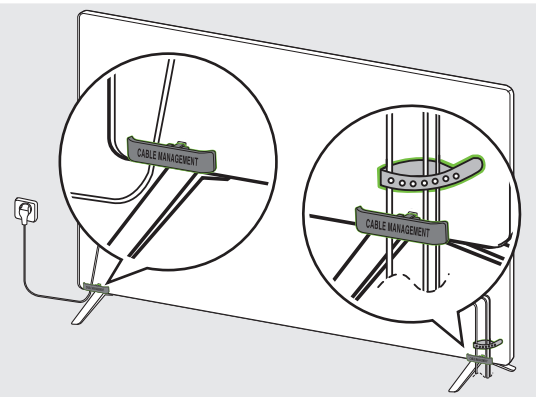

50UQ7900PSB 55UQ7950PSB 65UQ7900PSB
50UQ7950PSB 60UQ7900PSB 65UQ7950PSB
55UQ7900PSB 60UQ7950PSB

50/55UQ79*

1-A

2-A

3

60/65UQ79*

1-B

2-B

3

1

2

3

4-A
50/55UQ79*

4-B
60/65UQ79*

5

6

7