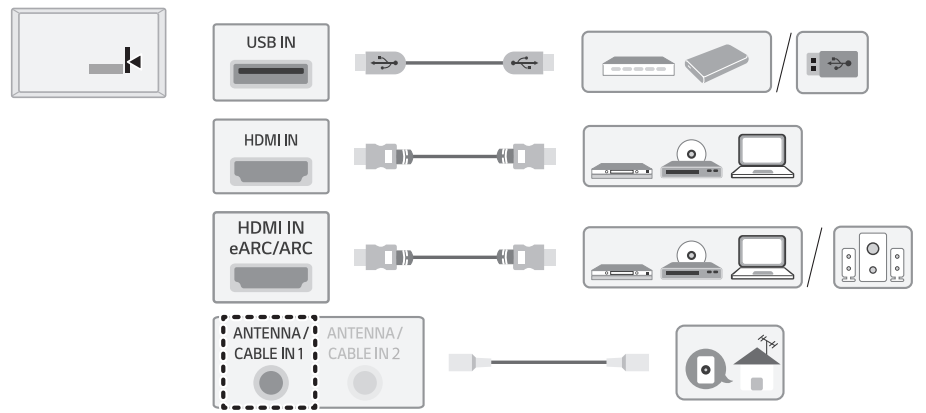

MODELS	A		B		C		D		E		F		F-G		Power consumption	
MODELOS	(mm)														(kg)	Consumo de potencia
50UQ7900PSB 50UQ7950PSB	1,121	1 121	716	716	230	230	651	651	57.1	57,1	11.8	11,8	11.7	11,7	125 W	
55UQ7900PSB 55UQ7950PSB	1,235	1 235	780	780	230	230	715	715	57.5	57,5	13.8	13,8	13.7	13,7	150 W	
60UQ7900PSB 60UQ7950PSB	1,356	1 356	847	847	269	269	783	783	57.5	57,5	17.1	17,1	16.9	16,9	180 W	
65UQ7900PSB 65UQ7950PSB	1,454	1 454	903	903	269	269	838	838	57.7	57,7	21.6	21,6	21.4	21,4	190 W	
Power requirement / Alimentación requerida									AC 100-240 V- 50/60 Hz