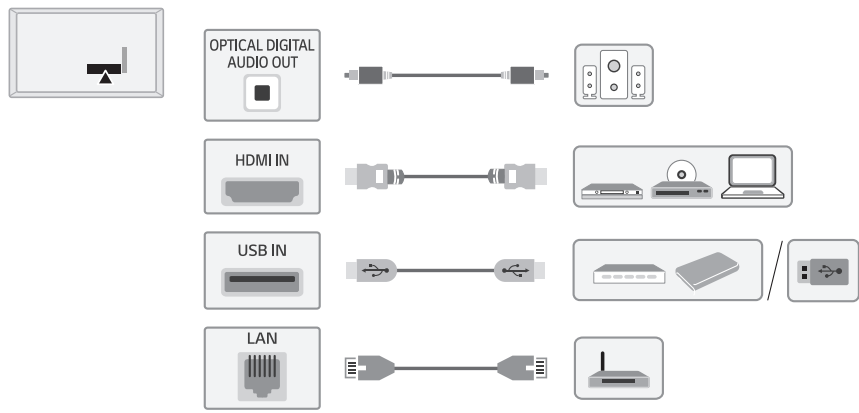

MODELS	A		B		C		D		E		F		F-G		Power consumption	
MODELOS	(mm)														(kg)	Consumo de potencia
50UQ7900PSB 50UQ7950PSB	1,121	1 121	716	716	230	230	651	651	57.1	57,1	11.8	11,8	11.7	11,7	125 W	
55UQ7900PSB 55UQ7950PSB	1,235	1 235	780	780	230	230	715	715	57.5	57,5	13.8	13,8	13.7	13,7	150 W	
60UQ7900PSB 60UQ7950PSB	1,356	1 356	847	847	269	269	783	783	57.5	57,5	17.1	17,1	16.9	16,9	180 W	
65UQ7900PSB 65UQ7950PSB	1,454	1 454	903	903	269	269	838	838	57.7	57,7	21.6	21,6	21.4	21,4	190 W	
Power requirement / Alimentación requerida									AC 100-240 V- 50/60 Hz