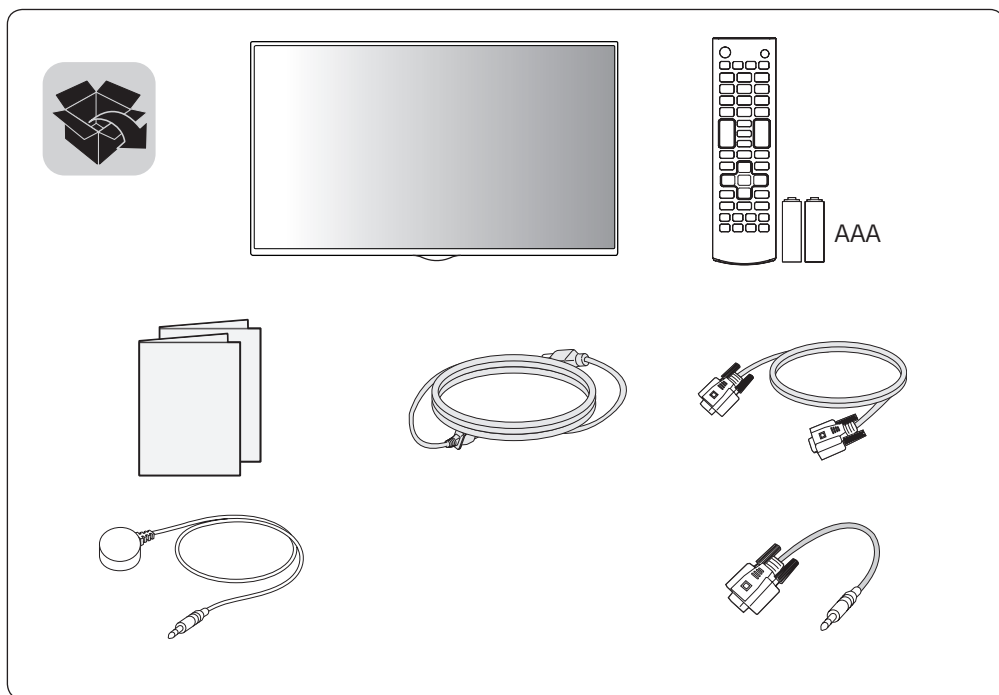

32SE3D 43SE3D 49SE3D 55SE3D 65SE3D
32SE3KD 43SE3KD 49SE3KD 55SE3KD 65SE3KD
43SH7DD 49SH7DD 55SH7DD

ENGLISH Easy Setup Guide

Please read this manual carefully before operating your set and retain it for future reference.

FRANÇAIS Guide de configuration rapide

Veuillez lire ce manuel attentivement avant d'utiliser l'appareil et conservez-le pour pouvoir vous y reporter ultérieurement.

ESPAÑOL Guía Rápida

Lea atentamente este manual antes de poner en marcha el equipo y consérvelo para futuras consultas.