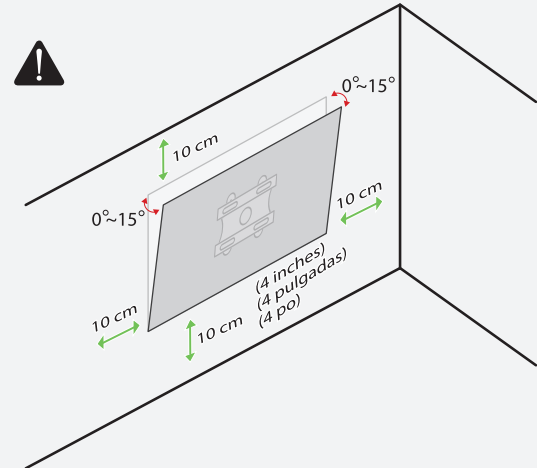

6

7

mm (inches / pulgadas / po)  
kg (lbs / libras / lb)

MODELS MODELOS MODÈLES DESCRIÇÃO	A	B	C	D	E	F	F-G	Power consumption Consumo de potencia Consommation électrique Consumo de Energia
43NANO77SRA	967 mm (38) inches	621 mm (24.4) inches	200 mm (7.8) inches	564 mm (22.2) inches	57.1 mm (2.2) inches	8.9 kg (19.6) lbs	8.8 kg (19.4) lbs	110 W
50NANO77SRA	1 121 mm (44.1) inches	716 mm (28.1) inches	230 mm (9) inches	651 mm (25.6) inches	57.1 mm (2.2) inches	11.8 kg (26.0) lbs	11.7 kg (25.7) lbs	130 W
55NANO77SRA	1 235 mm (48.6) inches	780 mm (30.7) inches	230 mm (9) inches	715 mm (28.1) inches	57.5 mm (2.2) inches	14.1 kg (31.0) lbs	14.0 kg (30.8) lbs	160 W
65NANO77SRA	1 454 mm (57.2) inches	903 mm (35.5) inches	269 mm (10.5) inches	838 mm (32.9) inches	57.7 mm (2.2) inches	21.7 kg (47.8) lbs	21.5 kg (47.3) lbs	200 W

mm (inches / pulgadas / po)

A	B	C x D	E
LSW240B MSW240	43NANO77* 50NANO77*	200 x 200 mm (7.8 x 7.8) inches	M6
OLW480B MSW240	55NANO77*	300 x 300 mm (11.8 x 11.8) inches	M6
OLW480B	65NANO77*	300 x 300 mm (11.8 x 11.8) inches	M6

mm (inches / pulgadas / po)

A	B	C	D
WB21LMB	43NANO77* 50NANO77*	200 mm (7.8) inches	M6
WB21LMB	55NANO77* 65NANO77*	300 mm (11.8) inches	M6