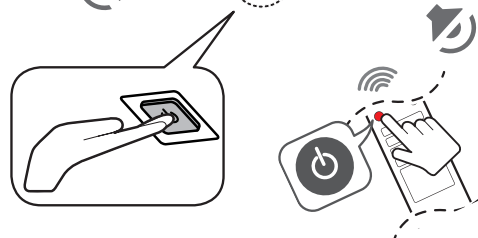

PCMCIA CARD SLOT

HDMI IN

HDMI IN/ARC

USB IN

	A	B	C	D	E	F	F-G	
	(mm)				(kg)			
43UM7000PLA 43UM7090PLA 43UM7020PLF 43UM7050PLF	977	615	187	575	80.8	8.4	8.3	
Power requirement							AC 100-240 V ~ 50 / 60 Hz	