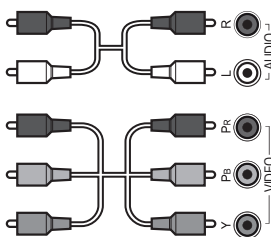

OPTICAL DIGITAL AUDIO OUT

LAN

USB IN

HDMI IN

COMPONENT IN

AV IN

Satellite IN

ANTENNA / CABLE IN

PCMCIA CARD SLOT

HDMI IN

HDMI IN/ARC

USB IN

	A	B	C	D	E	F	F-G	
	(mm)				(kg)			
43UM7000PLA 43UM7090PLA 43UM7020PLF 43UM7050PLF	977	615	187	575	80.8	8.4	8.3	
Power requirement							AC 100-240 V ~ 50 / 60 Hz	