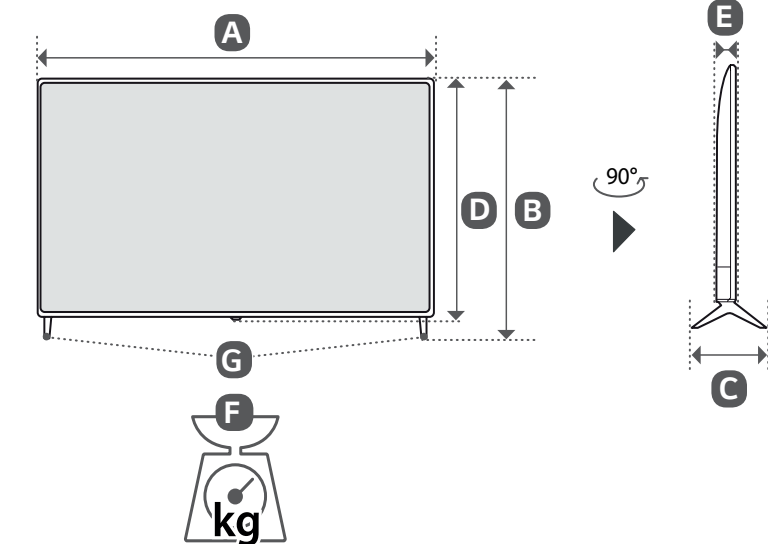

PCMCIA CARD SLOT

HDMI IN

HDMI IN/ARC

USB IN

	A	B	C	D	E	F	F-G	
	(mm)				(kg)			
43UM7000PLA 43UM7090PLA 43UM7020PLF 43UM7050PLF	977	615	187	575	80.8	8.4	8.3	
Power requirement							AC 100-240 V ~ 50 / 60 Hz	