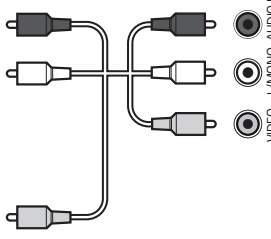

OPTICAL DIGITAL AUDIO OUT

LAN

USB IN

HDMI IN

COMPONENT IN

AV IN

Satellite IN

ANTENNA / CABLE IN

PCMCIA CARD SLOT

HDMI IN

HDMI IN/ARC

USB IN

	A	B	C	D	E	F	F-G	
	(mm)				(kg)			
43UM7000PLA 43UM7090PLA 43UM7020PLF 43UM7050PLF	977	615	187	575	80.8	8.4	8.3	
Power requirement							AC 100-240 V ~ 50 / 60 Hz	