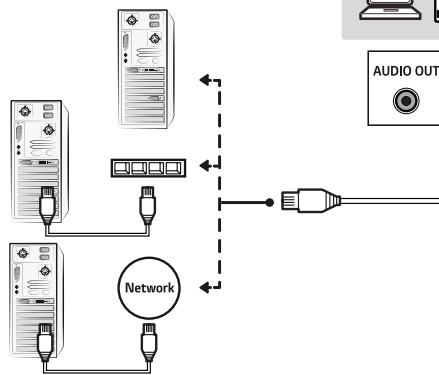

• [www.lg.com/b2b](http://www.lg.com/b2b)

SuperSign : <http://partner.lge.com>

32SE3D	43SE3D	49SE3D	55SE3D
32SE3KD	43SE3KD	49SE3KD	55SE3KD
43SH7DD	49SH7DD	55SH7DD	

DVI OUT

SPEAKER OUT (L, R) | RS-232C IN | RS-232C OUT | HDMI IN 1 | HDMI IN 2