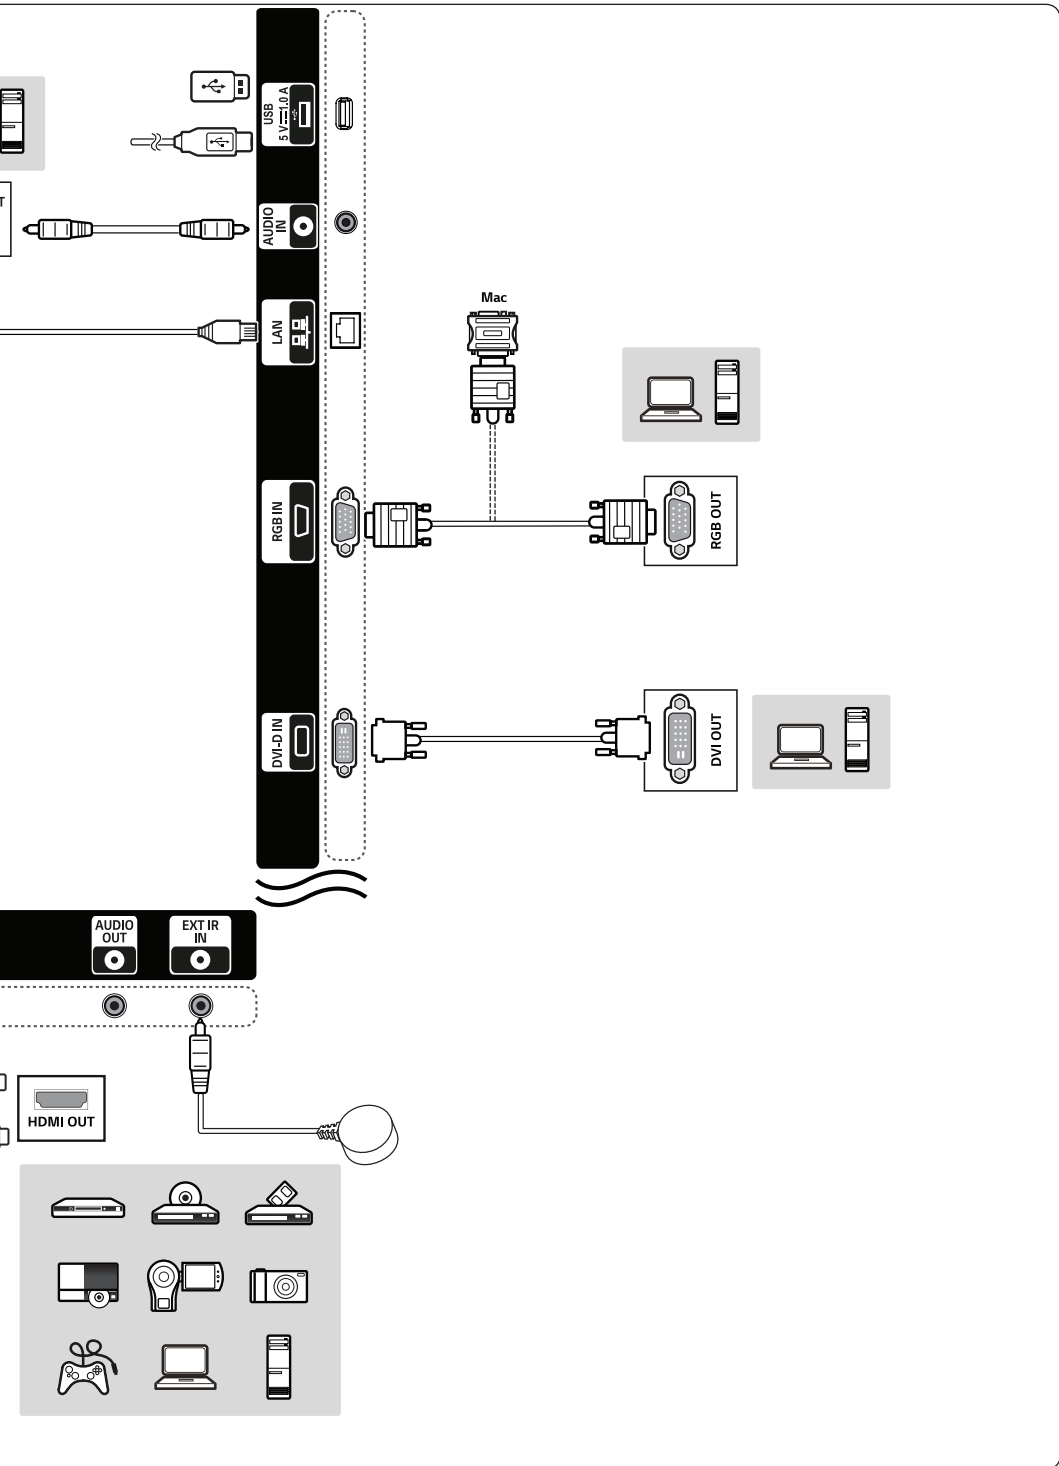

32SE3D	43SE3D	49SE3D	55SE3D	65SE3D
32SE3KD	43SE3KD	49SE3KD	55SE3KD	65SE3KD
		43SH7DD	49SH7DD	55SH7DD

Você pode fazer download dos manuais na Web deste produto nos seguintes sites. (Palavra-chave: SE3KD/ SE3D/ SH7DD)

• [www.lg.com/b2b](http://www.lg.com/b2b)

SuperSign : <http://partner.lge.com>

32SE3D	43SE3D	49SE3D	55SE3D
32SE3KD	43SE3KD	49SE3KD	55SE3KD
43SH7DD	49SH7DD	55SH7DD	

DVI OUT

SPEAKER OUT (L, R) | RS-232C IN | RS-232C OUT | HDMI IN 1 | HDMI IN 2

65SE3D

65SE3KD

+ 65SE3D