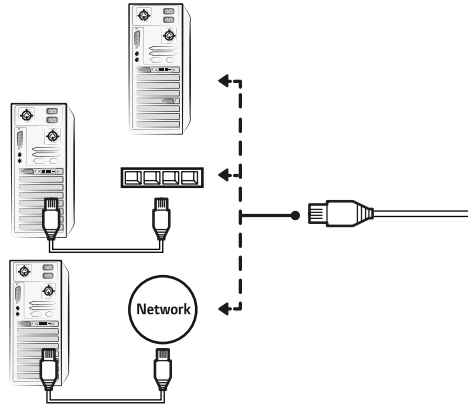

65SE3D

65SE3KD

+ 65SE3D