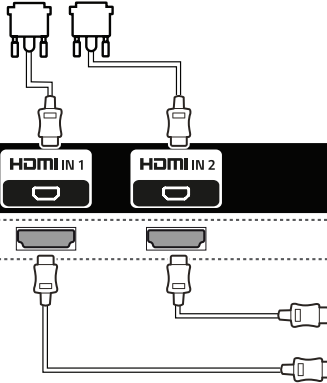

• [www.lg.com/b2b](http://www.lg.com/b2b)

SuperSign : <http://partner.lge.com>

32SE3D	43SE3D	49SE3D	55SE3D
32SE3KD	43SE3KD	49SE3KD	55SE3KD
43SH7DD	49SH7DD	55SH7DD	

DVI OUT

SPEAKER OUT (L, R) | RS-232C IN | RS-232C OUT | HDMI IN 1 | HDMI IN 2