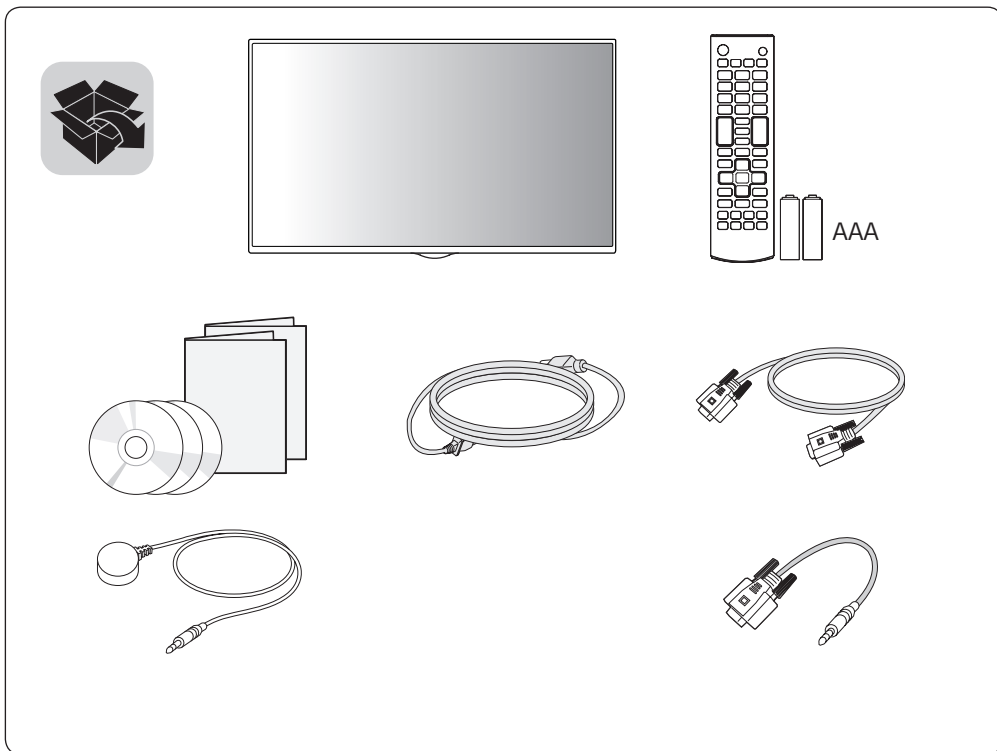

32SE3D	43SE3D	49SE3D	55SE3D	65SE3D
32SE3KD	43SE3KD	49SE3KD	55SE3KD	65SE3KD
		43SH7DD	49SH7DD	55SH7DD

Você pode fazer download dos manuais na Web deste produto nos seguintes sites. (Palavra-chave: SE3KD/ SE3D/ SH7DD)

• [www.lg.com/b2b](http://www.lg.com/b2b)

SuperSign : <http://partner.lge.com>

32SE3D	43SE3D	49SE3D	55SE3D
32SE3KD	43SE3KD	49SE3KD	55SE3KD
43SH7DD	49SH7DD	55SH7DD	

DVI OUT

SPEAKER OUT (L, R) | RS-232C IN | RS-232C OUT | HDMI IN 1 | HDMI IN 2