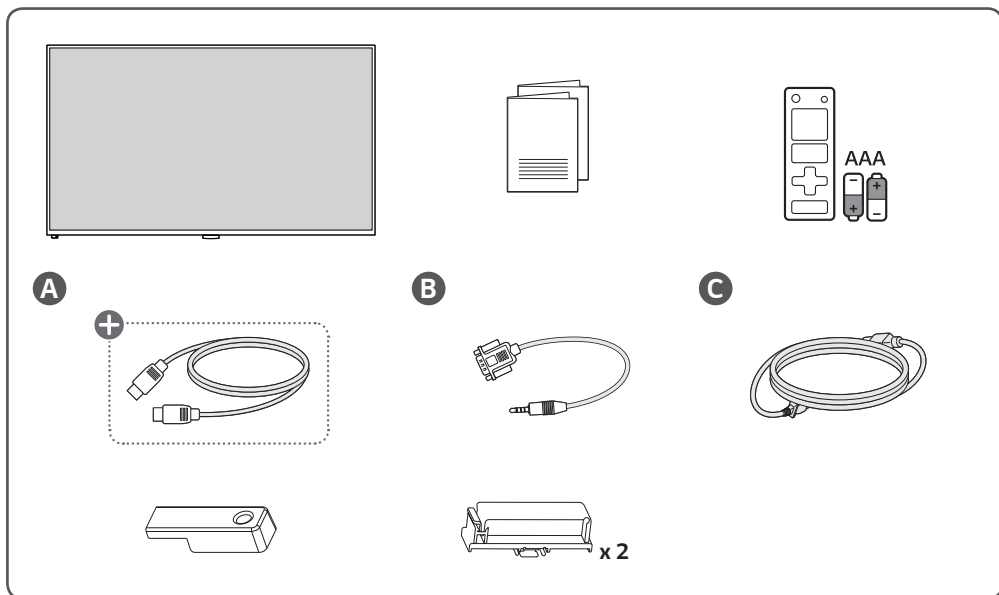

43UM3F	49UM3F	55UM3F	65UM3F
43UH5F	49UH5F	55UH5F	65UH5F
	49UH7F	55UH7F	65UH7F
43UM3DF	49UM3DF	55UM3DF	65UM3DF

ENGLISH Installation Guide

Please read this manual carefully before operating your set and retain it for future reference.

FRANÇAIS Guide d'installation

Veuillez lire ce manuel attentivement avant d'utiliser l'appareil et conservez-le pour pouvoir vous y reporter ultérieurement.

ESPAÑOL Guía de instalación

Lea atentamente este manual antes de poner en marcha el equipo y consérvelo para futuras consultas.