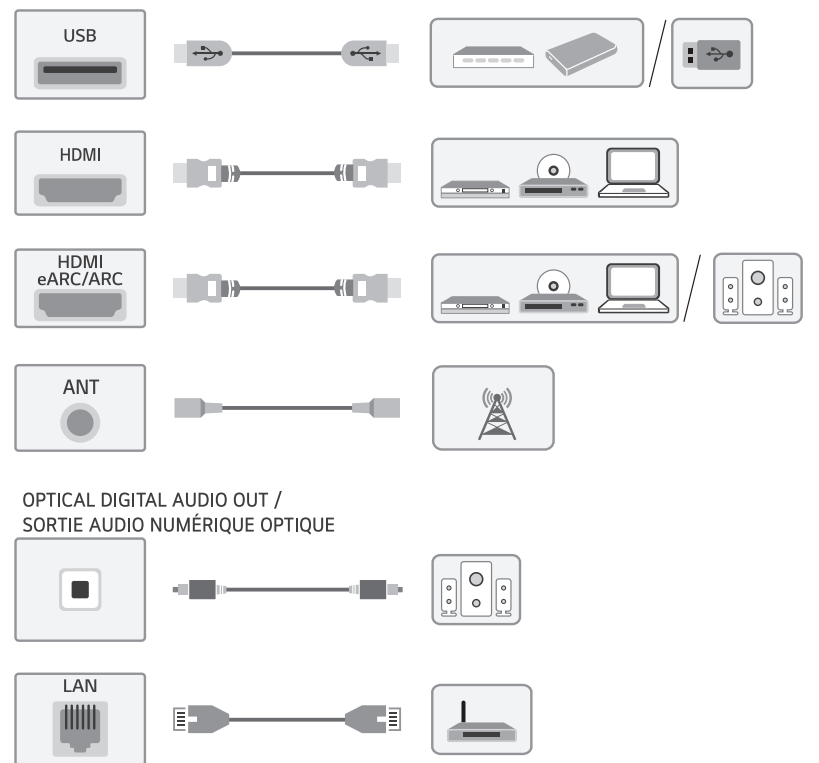

43NANO80*
50NANO80*
55NANO80*

65NANO80*
70NANO80*
75NANO80*

86NANO80*

43/50/55/65/70"

75"

86"

43/50/55/65/70/75/86"

mm (inches / pulgadas / po)
kg (lbs / libras / lb)

	A	B	C	D	E	F	F-G	⚡
43NANO80*	967 mm (38.0) inches	621 mm (24.4) inches	200 mm (7.8) inches	564 mm (22.2) inches	57.1 mm (2.2) inches	8.9 kg (19.6) lbs	8.8 kg (19.4) lbs	115 W
50NANO80*	1 121 mm (44.1) inches	716 mm (28.1) inches	230 mm (9.0) inches	651 mm (25.6) inches	57.1 mm (2.2) inches	11.8 kg (26.0) lbs	11.7 kg (25.7) lbs	135 W
55NANO80*	1 235 mm (48.6) inches	780 mm (30.7) inches	230 mm (9.0) inches	715 mm (28.1) inches	57.5 mm (2.2) inches	14.1 kg (31.0) lbs	14.0 kg (30.8) lbs	160 W
65NANO80*	1 454 mm (57.2) inches	903 mm (35.5) inches	269 mm (10.5) inches	838 mm (32.9) inches	57.7 mm (2.2) inches	21.7 kg (47.8) lbs	21.5 kg (47.3) lbs	200 W
70NANO80*	1 562 mm (61.4) inches	972 mm (38.2) inches	361 mm (14.2) inches	907 mm (35.7) inches	59.9 mm (2.3) inches	28.1 kg (61.9) lbs	27.7 kg (61.0) lbs	210 W
75NANO80*	1 678 mm (66.0) inches	1 027 mm (40.4) inches	361 mm (14.2) inches	964 mm (37.9) inches	59.9 mm (2.3) inches	31.8 kg (70.1) lbs	31.4 kg (69.2) lbs	245 W
86NANO80*	1 927 mm (75.8) inches	1 167 mm (45.9) inches	362 mm (14.2) inches	1 104 mm (43.4) inches	59.9 mm (2.3) inches	45.9 kg (101.1) lbs	45.2 kg (99.6) lbs	335 W

mm (inches / pulgadas / po)

	A	B	C x D	E	F	G	H
LSW240B MSW240	43NANO80*	200 x 200 mm (7.8 x 7.8) inches	M6	306 mm (12.0) inches	214 mm (8.4) inches	≥ 1.5 m (59.0) inches	254 mm (10.0) inches
WB24GCB MSW240	55NANO80*	300 x 300 mm (11.8 x 11.8) inches	M6	371 mm (14.6) inches	240 mm (9.4) inches	≥ 1.5 m (59.0) inches	275 mm (10.8) inches
WB24GCB	70NANO80*	400 x 400 mm (15.7 x 15.7) inches	M6	485 mm (19.0) inches	215 mm (8.4) inches	≥ 1.5 m (59.0) inches	215 mm (8.4) inches
	75NANO80*			559 mm (22.0) inches			
WB24GDB	86NANO80*	600 x 400 mm (23.6 x 15.7) inches	M8	599 mm (23.5) inches			