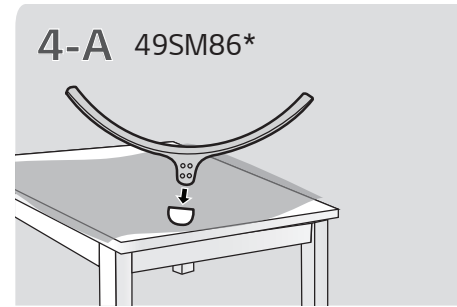

⊕ : Depending upon model / Según el modelo / Selon le modèle