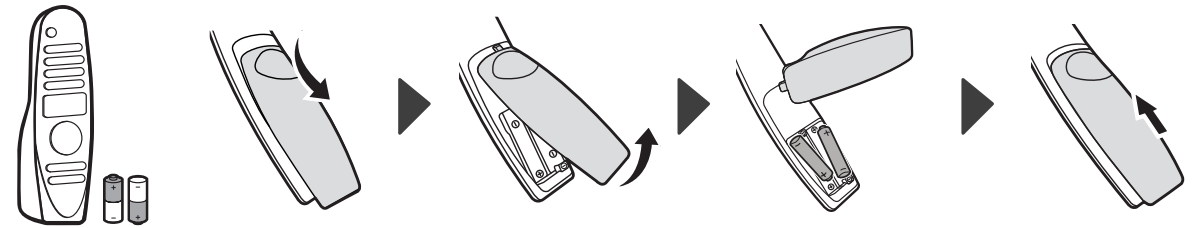

A, B, C, D, E : mm (inches / pulgadas / po)
F, G : kg (lbs / libras / lb)

MODELS MODELOS MODÈLES	A		B		C		D		E		F		F-G		Power consumption
															Consumo de potencia
															Consommation électrique
49SM8600PUA	1,096 (43.1)	1,096 (43.1)	710 (27.9)	710 (27.9)	263.1 (10.3)	263.1 (10.3)	640 (25.1)	640 (25.1)	63.6 (2.5)	63.6 (2.5)	15.5 (34.1)	15.5 (34.1)	14.0 (30.8)	14.0 (30.8)	145 W
55SM8100AUA 55SM8100PUA	1,232 (48.5)	1,232 (48.5)	786 (30.9)	786 (30.9)	263.1 (10.3)	263.1 (10.3)	716 (28.1)	716 (28.1)	63.6 (2.5)	63.6 (2.5)	18.7 (41.2)	18.7 (41.2)	17.2 (37.9)	17.2 (37.9)	155 W
55SM8600PUA	1,232 (48.5)	1,232 (48.5)	786 (30.9)	786 (30.9)	263.1 (10.3)	263.1 (10.3)	716 (28.1)	716 (28.1)	63.6 (2.5)	63.6 (2.5)	18.7 (41.2)	18.7 (41.2)	17.2 (37.9)	17.2 (37.9)	165 W
55SM9000PUA	1,232 (48.5)	1,232 (48.5)	781 (30.7)	781 (30.7)	263.1 (10.3)	263.1 (10.3)	709 (27.9)	709 (27.9)	62.5 (2.4)	62.5 (2.4)	19.1 (42.1)	19.1 (42.1)	17.6 (38.8)	17.6 (38.8)	175 W
65SM8100AUA 65SM8100PUA	1,451 (57.1)	1,451 (57.1)	910 (35.8)	910 (35.8)	323.7 (12.7)	323.7 (12.7)	840 (33)	840 (33)	64 (2.5)	64 (2.5)	25.8 (56.8)	25.8 (56.8)	24.1 (53.1)	24.1 (53.1)	190 W
65SM8600AUA 65SM8600PUA	1,451 (57.1)	1,451 (57.1)	910 (35.8)	910 (35.8)	323.7 (12.7)	323.7 (12.7)	840 (33)	840 (33)	64 (2.5)	64 (2.5)	25.8 (56.8)	25.8 (56.8)	24.1 (53.1)	24.1 (53.1)	205 W
65SM9000PUA	1,455 (57.2)	1,455 (57.2)	906 (35.6)	906 (35.6)	323.7 (12.7)	323.7 (12.7)	835 (32.8)	835 (32.8)	62.5 (2.4)	62.5 (2.4)	28.1 (61.9)	28.1 (61.9)	26.4 (58.2)	26.4 (58.2)	220 W
Power requirement / Alimentación requerida / Alimentation										AC 120 V ~ 50/60 Hz					