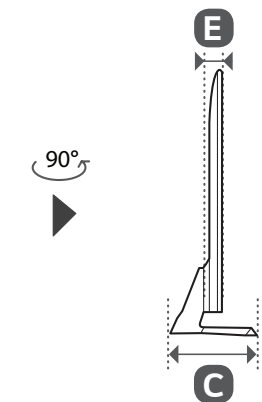

A, B, C, D, E : mm (inches / pulgadas / po)
F, G : kg (lbs / libras / lb)

MODELS MODELOS MODÈLES	A		B		C		D		E		F		F-G		Power consumption
															Consumo de potencia
															Consommation électrique
49SM8600PUA	1,096 (43.1)	1,096 (43.1)	710 (27.9)	710 (27.9)	263.1 (10.3)	263.1 (10.3)	640 (25.1)	640 (25.1)	63.6 (2.5)	63.6 (2.5)	15.5 (34.1)	15.5 (34.1)	14.0 (30.8)	14.0 (30.8)	145 W
55SM8100AUA 55SM8100PUA	1,232 (48.5)	1,232 (48.5)	786 (30.9)	786 (30.9)	263.1 (10.3)	263.1 (10.3)	716 (28.1)	716 (28.1)	63.6 (2.5)	63.6 (2.5)	18.7 (41.2)	18.7 (41.2)	17.2 (37.9)	17.2 (37.9)	155 W
55SM8600PUA	1,232 (48.5)	1,232 (48.5)	786 (30.9)	786 (30.9)	263.1 (10.3)	263.1 (10.3)	716 (28.1)	716 (28.1)	63.6 (2.5)	63.6 (2.5)	18.7 (41.2)	18.7 (41.2)	17.2 (37.9)	17.2 (37.9)	165 W
55SM9000PUA	1,232 (48.5)	1,232 (48.5)	781 (30.7)	781 (30.7)	263.1 (10.3)	263.1 (10.3)	709 (27.9)	709 (27.9)	62.5 (2.4)	62.5 (2.4)	19.1 (42.1)	19.1 (42.1)	17.6 (38.8)	17.6 (38.8)	175 W
65SM8100AUA 65SM8100PUA	1,451 (57.1)	1,451 (57.1)	910 (35.8)	910 (35.8)	323.7 (12.7)	323.7 (12.7)	840 (33)	840 (33)	64 (2.5)	64 (2.5)	25.8 (56.8)	25.8 (56.8)	24.1 (53.1)	24.1 (53.1)	190 W
65SM8600AUA 65SM8600PUA	1,451 (57.1)	1,451 (57.1)	910 (35.8)	910 (35.8)	323.7 (12.7)	323.7 (12.7)	840 (33)	840 (33)	64 (2.5)	64 (2.5)	25.8 (56.8)	25.8 (56.8)	24.1 (53.1)	24.1 (53.1)	205 W
65SM9000PUA	1,455 (57.2)	1,455 (57.2)	906 (35.6)	906 (35.6)	323.7 (12.7)	323.7 (12.7)	835 (32.8)	835 (32.8)	62.5 (2.4)	62.5 (2.4)	28.1 (61.9)	28.1 (61.9)	26.4 (58.2)	26.4 (58.2)	220 W
Power requirement / Alimentación requerida / Alimentation										AC 120 V ~ 50/60 Hz					