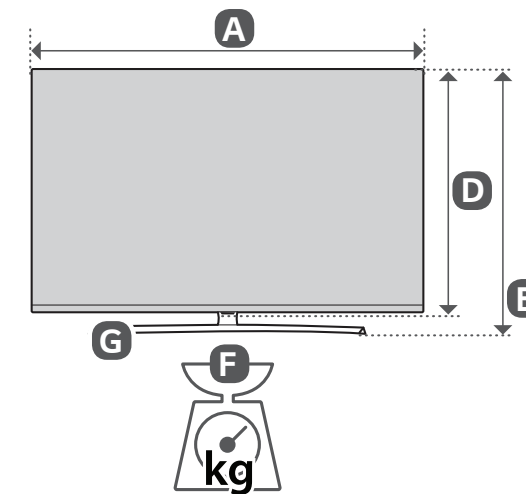

A, B, C, D, E : mm (inches / pulgadas / po)
F, G : kg (lbs / libras / lb)

MODELS MODELOS MODÈLES	A		B		C		D		E		F		F-G		Power consumption
															Consumo de potencia
															Consommation électrique
49SM8600PUA	1,096 (43.1)	1,096 (43.1)	710 (27.9)	710 (27.9)	263.1 (10.3)	263.1 (10.3)	640 (25.1)	640 (25.1)	63.6 (2.5)	63.6 (2.5)	15.5 (34.1)	15.5 (34.1)	14.0 (30.8)	14.0 (30.8)	145 W
55SM8100AUA 55SM8100PUA	1,232 (48.5)	1,232 (48.5)	786 (30.9)	786 (30.9)	263.1 (10.3)	263.1 (10.3)	716 (28.1)	716 (28.1)	63.6 (2.5)	63.6 (2.5)	18.7 (41.2)	18.7 (41.2)	17.2 (37.9)	17.2 (37.9)	155 W
55SM8600PUA	1,232 (48.5)	1,232 (48.5)	786 (30.9)	786 (30.9)	263.1 (10.3)	263.1 (10.3)	716 (28.1)	716 (28.1)	63.6 (2.5)	63.6 (2.5)	18.7 (41.2)	18.7 (41.2)	17.2 (37.9)	17.2 (37.9)	165 W
55SM9000PUA	1,232 (48.5)	1,232 (48.5)	781 (30.7)	781 (30.7)	263.1 (10.3)	263.1 (10.3)	709 (27.9)	709 (27.9)	62.5 (2.4)	62.5 (2.4)	19.1 (42.1)	19.1 (42.1)	17.6 (38.8)	17.6 (38.8)	175 W
65SM8100AUA 65SM8100PUA	1,451 (57.1)	1,451 (57.1)	910 (35.8)	910 (35.8)	323.7 (12.7)	323.7 (12.7)	840 (33)	840 (33)	64 (2.5)	64 (2.5)	25.8 (56.8)	25.8 (56.8)	24.1 (53.1)	24.1 (53.1)	190 W
65SM8600AUA 65SM8600PUA	1,451 (57.1)	1,451 (57.1)	910 (35.8)	910 (35.8)	323.7 (12.7)	323.7 (12.7)	840 (33)	840 (33)	64 (2.5)	64 (2.5)	25.8 (56.8)	25.8 (56.8)	24.1 (53.1)	24.1 (53.1)	205 W
65SM9000PUA	1,455 (57.2)	1,455 (57.2)	906 (35.6)	906 (35.6)	323.7 (12.7)	323.7 (12.7)	835 (32.8)	835 (32.8)	62.5 (2.4)	62.5 (2.4)	28.1 (61.9)	28.1 (61.9)	26.4 (58.2)	26.4 (58.2)	220 W
Power requirement / Alimentación requerida / Alimentation										AC 120 V ~ 50/60 Hz					