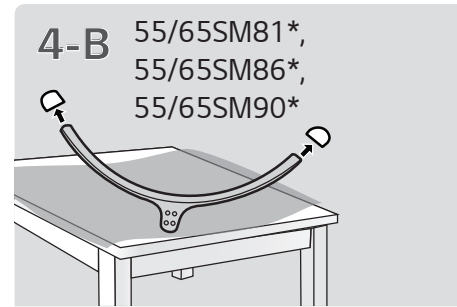

⊕ : Depending upon model / Según el modelo / Selon le modèle