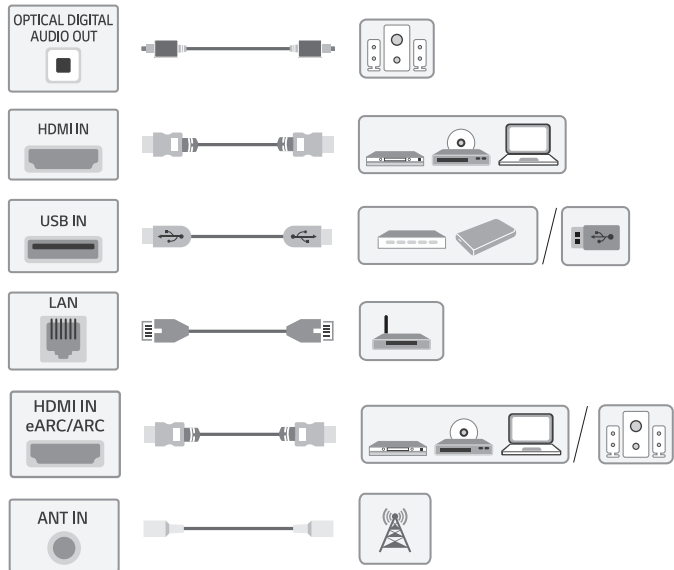

1
2-A
43UR78*
43UR87*

2-B
50/55/60/65UR78*
50/55/60/65UR87*

3-A
43UR78*
43UR87*

3-B
50/55UR78*
50/55UR87*

3-C
60/65UR78*
60/65UR87*

mm (inches / pulgadas / po)
kg (lbs / libras / lb)

MODELS MODELOS MODÈLES DESCRIÇÃO	A	B	C	D	E	F	F - G	Power consumption Consumo de potencia Consommation électrique Consumo de Energia
43UR7800PSA 43UR7800PSB 43UR8750PSA	967 mm (38.0) inches	621 mm (24.4) inches	200 mm (7.8) inches	564 mm (22.2) inches	57.1 mm (2.2) inches	8.9 kg (19.6) lbs	8.8 kg (19.4) lbs	110 W
50UR7800PSB 50UR7800PSM 50UR8750PSA	1 121 mm (44.1) inches	716 mm (28.1) inches	230 mm (9.0) inches	651 mm (25.6) inches	57.1 mm (2.2) inches	11.8 kg (26.0) lbs	11.7 kg (25.7) lbs	125 W
55UR7800PSB 55UR7800PSM 55UR8750PSA	1 235 mm (48.6) inches	780 mm (30.7) inches	230 mm (9.0) inches	715 mm (28.1) inches	57.5 mm (2.2) inches	14.1 kg (31.0) lbs	14.0 kg (30.8) lbs	150 W
60UR7800PSB 60UR8750PSA	1 356 mm (53.3) inches	847 mm (33.3) inches	269 mm (10.5) inches	783 mm (30.8) inches	57.5 mm (2.2) inches	17.1 kg (37.6) lbs	16.9 kg (37.2) lbs	180 W
65UR7800PSB 65UR7800PSM 65UR8750PSA	1 454 mm (57.2) inches	903 mm (35.5) inches	269 mm (10.5) inches	838 mm (32.9) inches	57.7 mm (2.2) inches	21.6 kg (47.6) lbs	21.4 kg (47.1) lbs	190 W

mm (inches / pulgadas / po)

A	B	C x D	E
LSW240B	43/50UR78*	200 x 200 mm (7.8 x 7.8) inches	M6
MSW240	43/50UR87*	200 x 200 mm (7.8 x 7.8) inches	M6
OLW480B	55UR78*	300 x 300 mm (11.8 x 11.8) inches	M6
MSW240	55UR87*	300 x 300 mm (11.8 x 11.8) inches	M6
OLW480B	60/65UR78*	300 x 300 mm (11.8 x 11.8) inches	M6
	60/65UR87*	300 x 300 mm (11.8 x 11.8) inches	M6