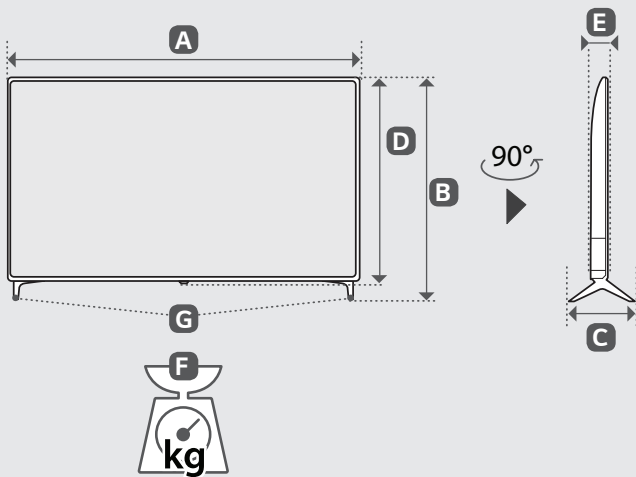

1
2-A
43UR78*
43UR87*

2-B
50/55/60/65UR78*
50/55/60/65UR87*

3-A
43UR78*
43UR87*

3-B
50/55UR78*
50/55UR87*

3-C
60/65UR78*
60/65UR87*

mm (inches / pulgadas / po)
kg (lbs / libras / lb)

MODELS MODELOS MODÈLES DESCRIÇÃO	A	B	C	D	E	F	F - G	Power consumption Consumo de potencia Consommation électrique Consumo de Energia
43UR7800PSA 43UR7800PSB 43UR8750PSA	967 mm (38.0) inches	621 mm (24.4) inches	200 mm (7.8) inches	564 mm (22.2) inches	57.1 mm (2.2) inches	8.9 kg (19.6) lbs	8.8 kg (19.4) lbs	110 W
50UR7800PSB 50UR7800PSM 50UR8750PSA	1 121 mm (44.1) inches	716 mm (28.1) inches	230 mm (9.0) inches	651 mm (25.6) inches	57.1 mm (2.2) inches	11.8 kg (26.0) lbs	11.7 kg (25.7) lbs	125 W
55UR7800PSB 55UR7800PSM 55UR8750PSA	1 235 mm (48.6) inches	780 mm (30.7) inches	230 mm (9.0) inches	715 mm (28.1) inches	57.5 mm (2.2) inches	14.1 kg (31.0) lbs	14.0 kg (30.8) lbs	150 W
60UR7800PSB 60UR8750PSA	1 356 mm (53.3) inches	847 mm (33.3) inches	269 mm (10.5) inches	783 mm (30.8) inches	57.5 mm (2.2) inches	17.1 kg (37.6) lbs	16.9 kg (37.2) lbs	180 W
65UR7800PSB 65UR7800PSM 65UR8750PSA	1 454 mm (57.2) inches	903 mm (35.5) inches	269 mm (10.5) inches	838 mm (32.9) inches	57.7 mm (2.2) inches	21.6 kg (47.6) lbs	21.4 kg (47.1) lbs	190 W

mm (inches / pulgadas / po)

A	B	C x D	E
LSW240B	43/50UR78*	200 x 200 mm (7.8 x 7.8) inches	M6
MSW240	43/50UR87*	200 x 200 mm (7.8 x 7.8) inches	M6
OLW480B	55UR78*	300 x 300 mm (11.8 x 11.8) inches	M6
MSW240	55UR87*	300 x 300 mm (11.8 x 11.8) inches	M6
OLW480B	60/65UR78*	300 x 300 mm (11.8 x 11.8) inches	M6
	60/65UR87*	300 x 300 mm (11.8 x 11.8) inches	M6

mm (inches / pulgadas / po)

A	B	C	D
WB21LMB	43/50UR78*	200 mm (7.8) inches	M6
WB21LMB	43/50UR87*	200 mm (7.8) inches	M6
WB21LMB	55/60/65UR78*	300 mm (11.8) inches	M6
WB21LMB	55/60/65UR87*	300 mm (11.8) inches	M6