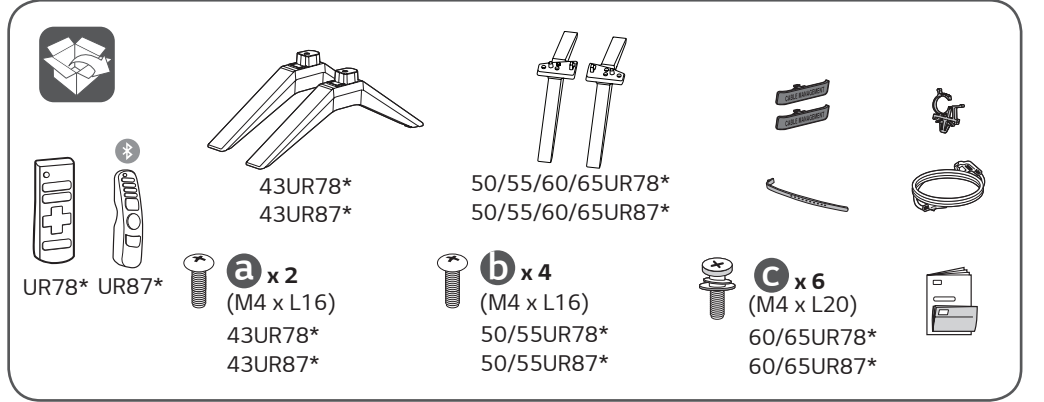

43UR7800PSA 50UR8750PSA
43UR7800PSB 55UR7800PSB 60UR8750PSA
43UR8750PSA 55UR7800PSM 65UR7800PSB
50UR7800PSB 55UR8750PSA 65UR7800PSM
50UR7800PSM 60UR7800PSB 65UR8750PSA