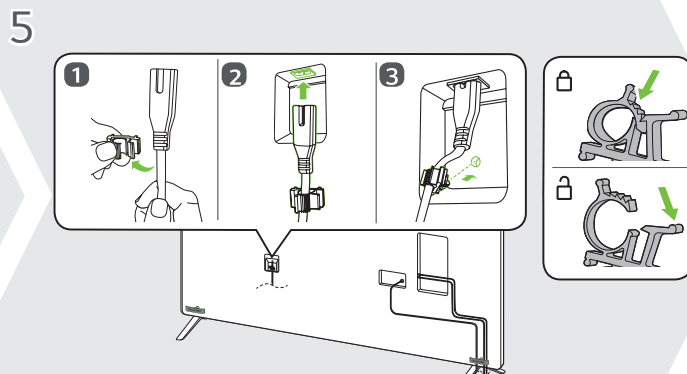

1
2-A
43UR78*
43UR87*

2-B
50/55/60/65UR78*
50/55/60/65UR87*

3-A
43UR78*
43UR87*

3-B
50/55UR78*
50/55UR87*

3-C
60/65UR78*
60/65UR87*

mm (inches / pulgadas / po)
kg (lbs / libras / lb)

MODELS MODELOS MODÈLES DESCRIÇÃO	A	B	C	D	E	F	F - G	Power consumption Consumo de potencia Consommation électrique Consumo de Energia
43UR7800PSA 43UR7800PSB 43UR8750PSA	967 mm (38.0) inches	621 mm (24.4) inches	200 mm (7.8) inches	564 mm (22.2) inches	57.1 mm (2.2) inches	8.9 kg (19.6) lbs	8.8 kg (19.4) lbs	110 W
50UR7800PSB 50UR7800PSM 50UR8750PSA	1 121 mm (44.1) inches	716 mm (28.1) inches	230 mm (9.0) inches	651 mm (25.6) inches	57.1 mm (2.2) inches	11.8 kg (26.0) lbs	11.7 kg (25.7) lbs	125 W
55UR7800PSB 55UR7800PSM 55UR8750PSA	1 235 mm (48.6) inches	780 mm (30.7) inches	230 mm (9.0) inches	715 mm (28.1) inches	57.5 mm (2.2) inches	14.1 kg (31.0) lbs	14.0 kg (30.8) lbs	150 W
60UR7800PSB 60UR8750PSA	1 356 mm (53.3) inches	847 mm (33.3) inches	269 mm (10.5) inches	783 mm (30.8) inches	57.5 mm (2.2) inches	17.1 kg (37.6) lbs	16.9 kg (37.2) lbs	180 W
65UR7800PSB 65UR7800PSM 65UR8750PSA	1 454 mm (57.2) inches	903 mm (35.5) inches	269 mm (10.5) inches	838 mm (32.9) inches	57.7 mm (2.2) inches	21.6 kg (47.6) lbs	21.4 kg (47.1) lbs	190 W

mm (inches / pulgadas / po)

A	B	C x D	E
LSW240B	43/50UR78*	200 x 200 mm (7.8 x 7.8) inches	M6
MSW240	43/50UR87*	200 x 200 mm (7.8 x 7.8) inches	M6
OLW480B	55UR78*	300 x 300 mm (11.8 x 11.8) inches	M6
MSW240	55UR87*	300 x 300 mm (11.8 x 11.8) inches	M6
OLW480B	60/65UR78*	300 x 300 mm (11.8 x 11.8) inches	M6
	60/65UR87*	300 x 300 mm (11.8 x 11.8) inches	M6