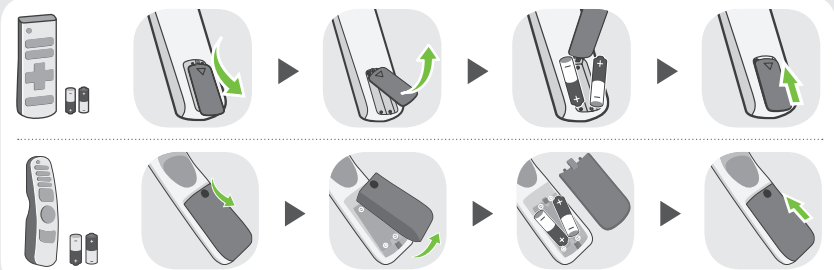

1
2-A
43UR78*
43UR87*

2-B
50/55/60/65UR78*
50/55/60/65UR87*

3-A
43UR78*
43UR87*

3-B
50/55UR78*
50/55UR87*

3-C
60/65UR78*
60/65UR87*

mm (inches / pulgadas / po)
kg (lbs / libras / lb)

MODELS MODELOS MODÈLES DESCRIÇÃO	A	B	C	D	E	F	F - G	Power consumption Consumo de potencia Consommation électrique Consumo de Energia
43UR7800PSA 43UR7800PSB 43UR8750PSA	967 mm (38.0) inches	621 mm (24.4) inches	200 mm (7.8) inches	564 mm (22.2) inches	57.1 mm (2.2) inches	8.9 kg (19.6) lbs	8.8 kg (19.4) lbs	110 W
50UR7800PSB 50UR7800PSM 50UR8750PSA	1 121 mm (44.1) inches	716 mm (28.1) inches	230 mm (9.0) inches	651 mm (25.6) inches	57.1 mm (2.2) inches	11.8 kg (26.0) lbs	11.7 kg (25.7) lbs	125 W
55UR7800PSB 55UR7800PSM 55UR8750PSA	1 235 mm (48.6) inches	780 mm (30.7) inches	230 mm (9.0) inches	715 mm (28.1) inches	57.5 mm (2.2) inches	14.1 kg (31.0) lbs	14.0 kg (30.8) lbs	150 W
60UR7800PSB 60UR8750PSA	1 356 mm (53.3) inches	847 mm (33.3) inches	269 mm (10.5) inches	783 mm (30.8) inches	57.5 mm (2.2) inches	17.1 kg (37.6) lbs	16.9 kg (37.2) lbs	180 W
65UR7800PSB 65UR7800PSM 65UR8750PSA	1 454 mm (57.2) inches	903 mm (35.5) inches	269 mm (10.5) inches	838 mm (32.9) inches	57.7 mm (2.2) inches	21.6 kg (47.6) lbs	21.4 kg (47.1) lbs	190 W

mm (inches / pulgadas / po)

A	B	C x D	E
LSW240B	43/50UR78*	200 x 200 mm (7.8 x 7.8) inches	M6
MSW240	43/50UR87*	200 x 200 mm (7.8 x 7.8) inches	M6
OLW480B	55UR78*	300 x 300 mm (11.8 x 11.8) inches	M6
MSW240	55UR87*	300 x 300 mm (11.8 x 11.8) inches	M6
OLW480B	60/65UR78*	300 x 300 mm (11.8 x 11.8) inches	M6
	60/65UR87*	300 x 300 mm (11.8 x 11.8) inches	M6