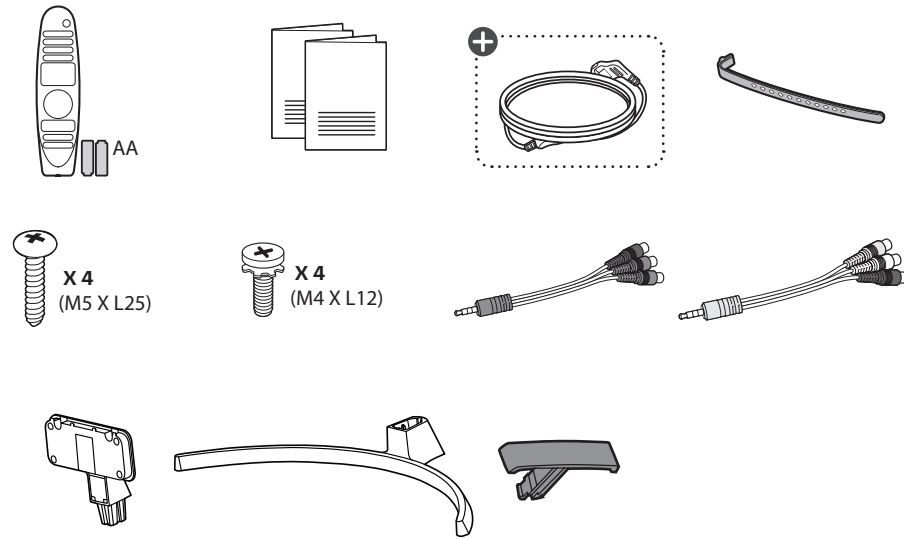

SK85*

Quick Start Guide

www.lg.com

Unpacking

Check your product box for the following items. If there are any missing accessories, contact the local dealer where you purchased your product. The illustrations in this manual may differ from the actual product and item.

+ : Depending on model
*Image may vary depending on models.

English

- Read **Safety and Reference**.
- For the power supply and power consumption, refer to the label attached to the product.

1

2

3

4

5

6

CAUTION
Image shown may differ from your TV
When attaching the stand to the TV set, place the screen facing down on a cushioned table or flat surface to protect the screen from scratches.

7

8

CAUTION
Image shown may differ from your TV

+ : Depending on model

CAUTION
Image shown may vary depending on model.
All connection cables & devices shown in the picture are not included along with the TV set.

CAUTION
Image shown may vary depending on model.
All connection cables & devices shown in the picture are not included along with the TV set.