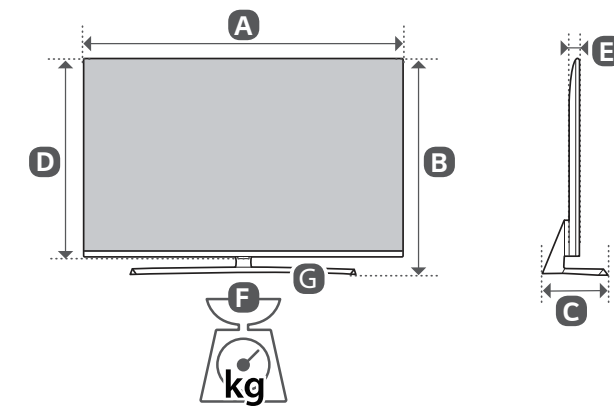

CAUTION
Image shown may vary depending on model.

USING THE USER GUIDE

CAUTION
Image shown may vary depending on model.

	A	B	C	D	E	F	F-G	
	(mm)				(kg)			
49SK8500PTA 49SK8500PVA	1096	707	248.4	638	62.5	15.5	14.0	
55SK8500PTA 55SK8500PVA 55SK8500YVA	1232	778	248.4	709	62.5	18.7	17.2	
65SK8500PTA 65SK8500PVA 65SK8500YVA	1455	903	318.7	835	62.5	28.1	26.6	
Power requirement							AC 100-240 V - 50 / 60 Hz	