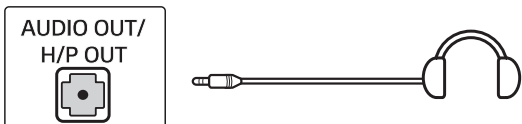

⊕: Depending on model