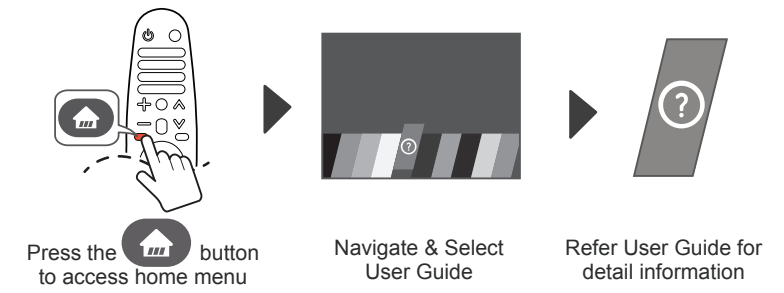

USING THE USER GUIDE

CAUTION
Image shown may vary depending on model.