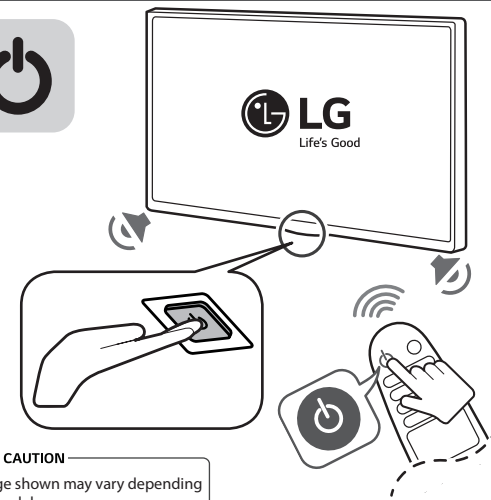

+ : Depending on model

CAUTION
Image shown may vary depending on model.
All connection cables & devices shown in the picture are not included along with the TV set.

CAUTION
Image shown may vary depending on model.
All connection cables & devices shown in the picture are not included along with the TV set.

NOTE
Image shown may vary depending on model.
All connection cables & devices shown in the picture are not included along with the TV set.

NOTE
• Some USB Hubs may not work. If a USB device connected using a USB Hub is not detected, connect it to the USB port on the TV directly.
• Connect the external power source if your USB is needed.

NOTE
ARC (Audio Return Channel)
• An external audio device that supports SIMPLINK and ARC must be connected using HDMI IN/ARC port.
• When connected with a high-speed HDMI cable, the external audio device that supports ARC outputs SPDIF audio without additional audio cable and supports the SIMPLINK function.

NOTE
• Do not look into the optical output port. Looking at the laser beam may damage your vision.
• Audio with ACP (Audio Copy Protection) function may block digital audio output.

⊕: Depending on model