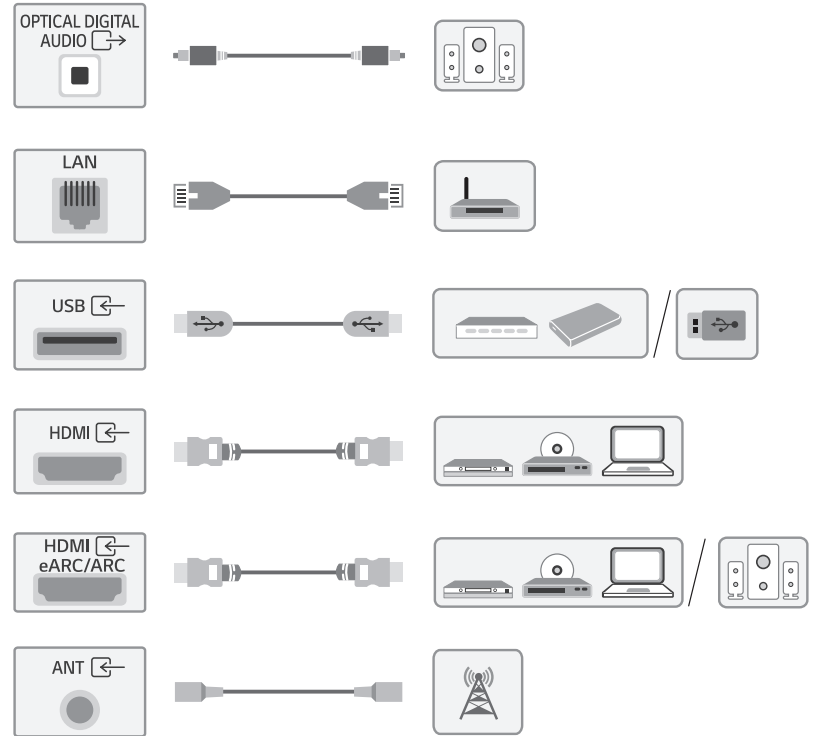

mm (inches / pulgadas / po / pol.)
kg (lbs / libras / lb)

	A	B	C	D	E	F	F-G	⚡
43QNED80A*	968 mm (38.1) inches	633 mm (24.9) inches	257 mm (10.1) inches	565 mm (22.2) inches	29.7 mm (1.1) inches	9.7 kg (21.3) lbs	9.3 kg (20.5) lbs	115 W
50QNED80A*	1 123 mm (44.2) inches	720 mm (28.3) inches	257 mm (10.1) inches	652 mm (25.6) inches	29.7 mm (1.1) inches	13.0 kg (28.6) lbs	12.6 kg (27.7) lbs	120 W
50QNED85A*								130 W
55QNED80A*	1 236 mm (48.6) inches	783 mm (30.8) inches	257 mm (10.1) inches	716 mm (28.1) inches	29.7 mm (1.1) inches	15.3 kg (33.7) lbs	14.9 kg (32.8) lbs	140 W
55QNED85A*								145 W
65QNED80A*	1 456 mm (57.3) inches	904 mm (35.5) inches	295 mm (11.6) inches	840 mm (33.0) inches	29.7 mm (1.1) inches	22.9 kg (50.4) lbs	22.5 kg (49.6) lbs	175 W
65QNED85A*								185 W
75QNED80A*	1 677 mm (66.0) inches	1 032 mm (40.6) inches	359 mm (14.1) inches	965 mm (37.9) inches	30.9 mm (1.2) inches	34.0 kg (74.9) lbs	33.0 kg (72.7) lbs	205 W
75QNED85A*								220 W
86QNED80A*	1 928 mm (75.9) inches	1 175 mm (46.2) inches	359 mm (14.1) inches	1 108 mm (43.6) inches	30.9 mm (1.2) inches	51.0 kg (112.4) lbs	50.0 kg (110.2) lbs	245 W
86QNED85A*								250 W

SORTIE AUDIO NUMÉRIQUE OPTIQUE

mm (inches / pulgadas / po / pol.)