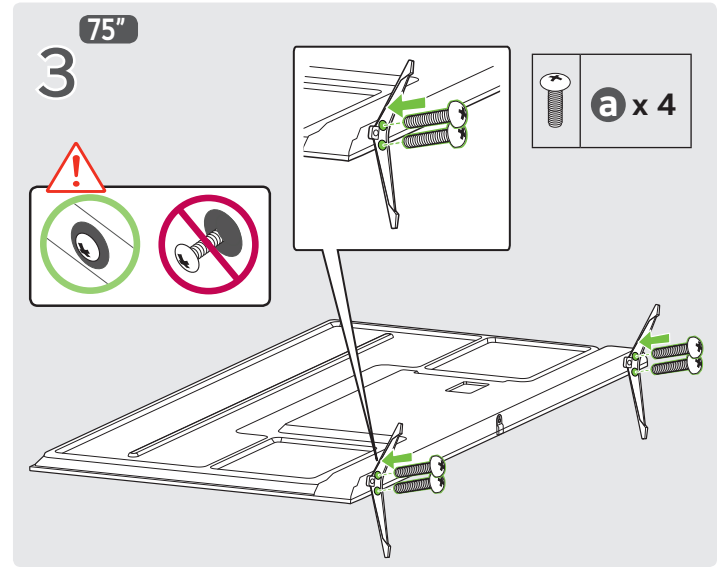

75PK640S0UA 75PK340S0UA
86PK640S0UA 86PK340S0UA

mm (inches / pulgadas / po)
kg (lbs / libras / lb)

	A	B	C	D	E	F	F - G	
75PK640S0UA 75PK340S0UA	1 668 mm (65.6) inches	1 031 mm (40.5) inches	344 mm (13.5) inches	960 mm (37.7) inches	59.8 mm (2.3) inches	24 kg (52.9) lbs	23.5 kg (51.8) lbs	201 W
86PK640S0UA 86PK340S0UA	1 920 mm (75.5) inches	1 182 mm (46.5) inches	413 mm (16.2) inches	1 102 mm (43.3) inches	59.8 mm (2.3) inches	34 kg (74.9) lbs	33.4 kg (73.6) lbs	226 W