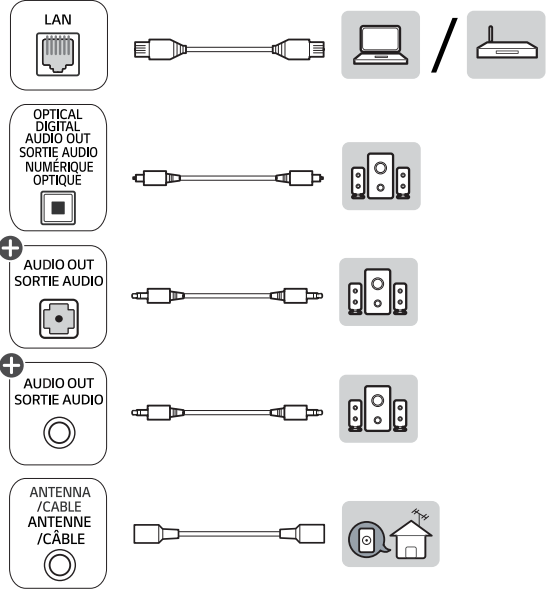

75PK640S0UA 75PK340S0UA
86PK640S0UA 86PK340S0UA

mm (inches / pulgadas / po)
kg (lbs / libras / lb)

	A	B	C	D	E	F	F - G	
75PK640S0UA 75PK340S0UA	1 668 mm (65.6) inches	1 031 mm (40.5) inches	344 mm (13.5) inches	960 mm (37.7) inches	59.8 mm (2.3) inches	24 kg (52.9) lbs	23.5 kg (51.8) lbs	201 W
86PK640S0UA 86PK340S0UA	1 920 mm (75.5) inches	1 182 mm (46.5) inches	413 mm (16.2) inches	1 102 mm (43.3) inches	59.8 mm (2.3) inches	34 kg (74.9) lbs	33.4 kg (73.6) lbs	226 W