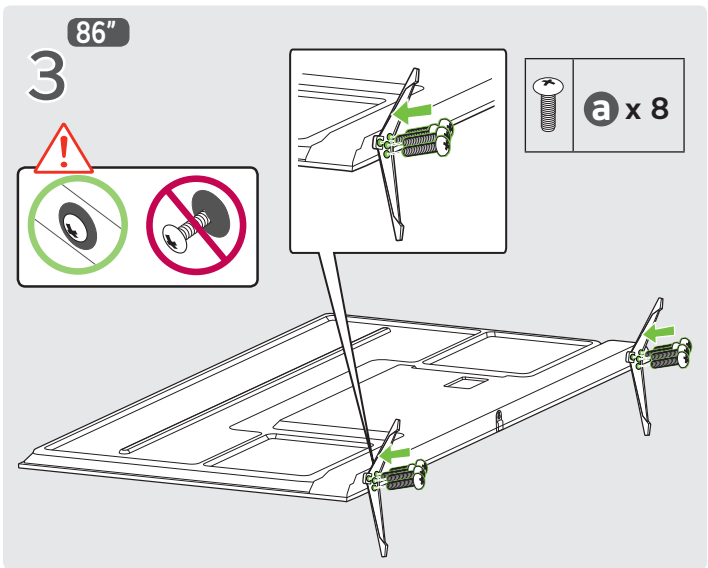

75PK640S0UA 75PK340S0UA
86PK640S0UA 86PK340S0UA

mm (inches / pulgadas / po)
kg (lbs / libras / lb)

	A	B	C	D	E	F	F - G	
75PK640S0UA 75PK340S0UA	1 668 mm (65.6) inches	1 031 mm (40.5) inches	344 mm (13.5) inches	960 mm (37.7) inches	59.8 mm (2.3) inches	24 kg (52.9) lbs	23.5 kg (51.8) lbs	201 W
86PK640S0UA 86PK340S0UA	1 920 mm (75.5) inches	1 182 mm (46.5) inches	413 mm (16.2) inches	1 102 mm (43.3) inches	59.8 mm (2.3) inches	34 kg (74.9) lbs	33.4 kg (73.6) lbs	226 W