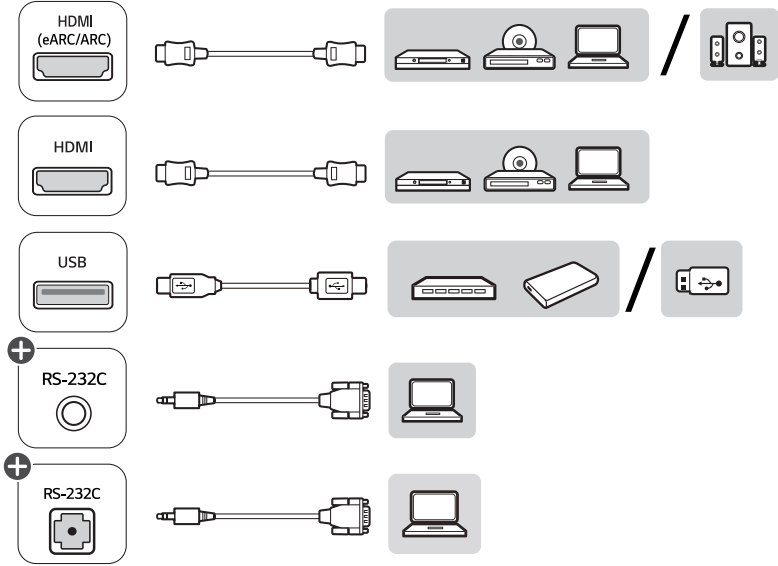

75PK640S0UA 75PK340S0UA
86PK640S0UA 86PK340S0UA

mm (inches / pulgadas / po)
kg (lbs / libras / lb)

	A	B	C	D	E	F	F - G	
75PK640S0UA 75PK340S0UA	1 668 mm (65.6) inches	1 031 mm (40.5) inches	344 mm (13.5) inches	960 mm (37.7) inches	59.8 mm (2.3) inches	24 kg (52.9) lbs	23.5 kg (51.8) lbs	201 W
86PK640S0UA 86PK340S0UA	1 920 mm (75.5) inches	1 182 mm (46.5) inches	413 mm (16.2) inches	1 102 mm (43.3) inches	59.8 mm (2.3) inches	34 kg (74.9) lbs	33.4 kg (73.6) lbs	226 W