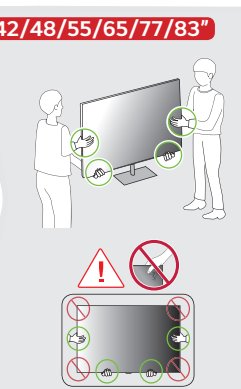

55/65/77"

PRODUZIDO NO POLO INDUSTRIAL DE MANAUS
CONHEÇA A AMAZÔNIA
IG Electronics do Brasil Ltda.
CNPJ: 01.166.372/0008-21
Rua Javari, nº 1004, Distrito Industrial, CEP 69075-110, Manaus/AM, Indústria Brasileira