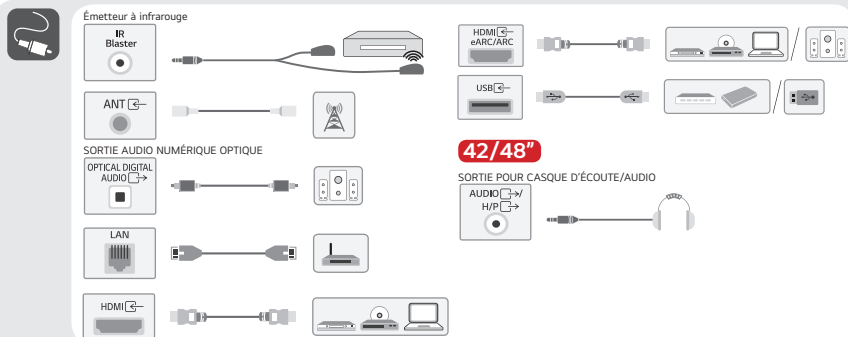

55/65/77"

PRODUZIDO NO POLO INDUSTRIAL DE MANAUS
CONHEÇA A AMAZÔNIA
IG Electronics do Brasil Ltda.
CNPJ: 01.166.372/0008-21
Rua Javari, nº 1004, Distrito Industrial, CEP 69075-110, Manaus/AM, Indústria Brasileira