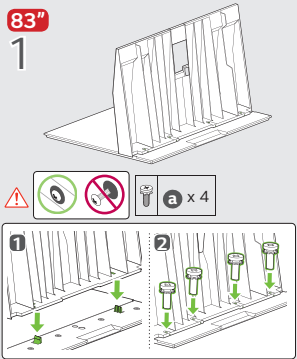

55/65/77"

PRODUZIDO NO POLO INDUSTRIAL DE MANAUS
CONHEÇA A AMAZÔNIA
IG Electronics do Brasil Ltda.
CNPJ: 01.166.372/0008-21
Rua Javari, nº 1004, Distrito Industrial, CEP 69075-110, Manaus/AM, Indústria Brasileira