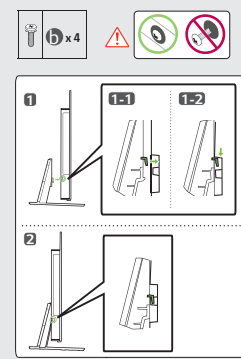

55/65/77"

PRODUZIDO NO POLO INDUSTRIAL DE MANAUS
CONHEÇA A AMAZÔNIA
IG Electronics do Brasil Ltda.
CNPJ: 01.166.372/0008-21
Rua Javari, nº 1004, Distrito Industrial, CEP 69075-110, Manaus/AM, Indústria Brasileira