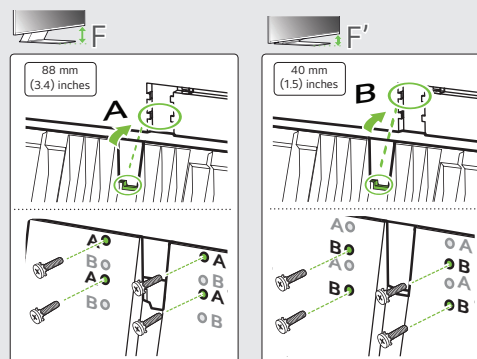

55/65/77"

PRODUZIDO NO POLO INDUSTRIAL DE MANAUS
CONHEÇA A AMAZÔNIA
IG Electronics do Brasil Ltda.
CNPJ: 01.166.372/0008-21
Rua Javari, nº 1004, Distrito Industrial, CEP 69075-110, Manaus/AM, Indústria Brasileira