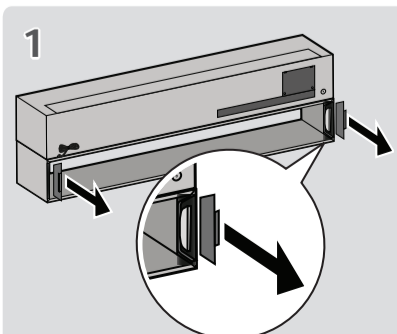

www.lg.com/support

OLED65R1\*

1

2

3

1

2

	A	B	C	D	E
	(mm)				(kg)
OLED65R19LA OLED65R19LE OLED65R19LF	1592	266	450	1276.3	92.9
Power requirement	AC 100-240 V - 50 / 60 Hz				