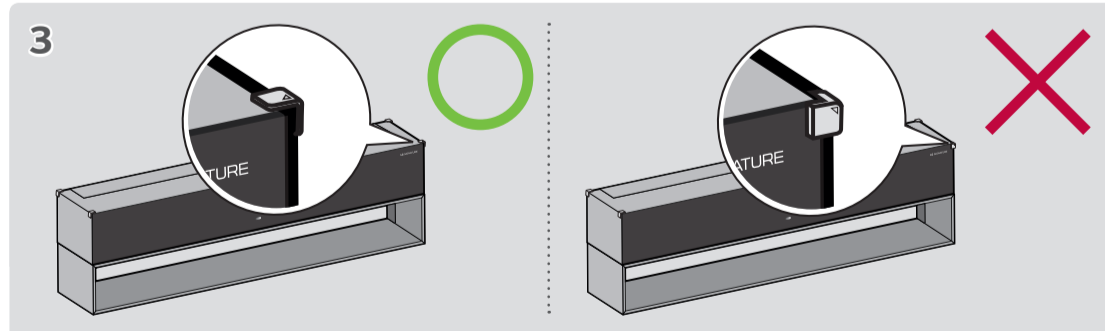

www.lg.com/support

OLED65R1\*

1

2

3

1

2

	A	B	C	D	E
	(mm)				(kg)
OLED65R19LA OLED65R19LE OLED65R19LF	1592	266	450	1276.3	92.9
Power requirement	AC 100-240 V - 50 / 60 Hz				