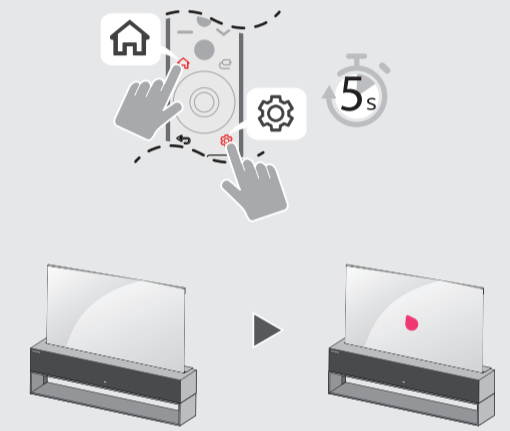

A	B	C	D	E
	(mm)				(kg)
OLED65R19LA OLED65R19LE OLED65R19LF	1592	266	450	1276.3	92.9
Power requirement	AC 100-240 V - 50 / 60 Hz				

English	-Read Safety and Regulatory.	Hrvatski	-Pročitajte Sigurnost i usklađenost s propisima.	Română	-Consultați manualul referitor la siguranță și reglementare.
Deutsch	-Lesen Sie die Sicherheitsanweisungen und Richtlinien.	Shqip	-Lexoni paragrafin "Siguria dhe rregullimi".	Български	-Прочетете Безопасност и регулаторни стандарти.
Français	-Lire le document Sécurité et mesures réglementaires.	Bosanski	-Pročitajte dio Sigurnost i propisi.	Eesti	-Lugege ohutus- ja normativteavet.
Italiano	-Leggere il manuale Sicurezza e normative.	Македонски	-Прочитајте за безбедноста и регулативата.	Lietuvių k.	-Perskaitykite Saugos ir norminius reikalavimus.
Español	-Leer Seguridad y normativa.	Svenska	-Läs Säkerhet och föreskrifter.	Latviešu	-Izlasiet sadaļu Drošība un normatīvi.
Português	-Ler informações sobre o Segurança e Regulamentos.	Magyar	-Biztonsági szabályzat megtekintése.	Srpski	-Pročitajte odeljak Bezbednost i regulatorna pitanja.
Nederlands	- Veiligheidsinformatie en regelgeving lezen.	Polski	-Przeczytajcie Zasad bezpieczeństwa i uwag dotyczących przepisów.	Norsk	-Les sikkerhet og forskrifter.
Ελληνικά	-Διαβάστε τις οδηγίες για την ασφάλεια και τους κανονισμούς.	Česky	-Přečtěte si část Bezpečnost a zákonné předpisy.	Dansk	-Læs sikkerhed og lovmæssige bestemmelser.
Slovenščina	-Preberite varnostne in regulativne vidike.	Slovenčina	-Prečítajte si bezpečnostné a regulačné informácie.	Suomi	-Lue Turvallisuus ja säännökset -osio.

+ : Depending on model / Abhängig vom Modell / Selon le modèle / In base al modello / En función del modelo / Dependendo do modelo / Afhankelijk van het model / Αν λογα με το μοντ λο / Odvisno od modela / Típusfüggő / Zależnie od modelu / Zavisí na modelu / V závislosti od modelu / In functie de model / в зависимости от модели / Sõtüb modelist / Priklausio nuo modelio / Atkaribá no modelja / U zavisnosti od modela / Ovisno o modelu / Në varësi të modelit / Ovisno o modelu / во зависност од моделот / Beroende på modell / Avhengig av modell / Afhangigt af modellen / Mallin mukaan