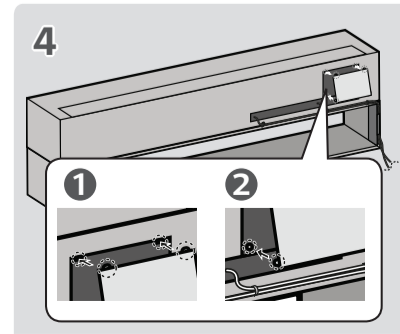

www.lg.com/support

OLED65R1\*

1

2

3

1

2

	A	B	C	D	E
	(mm)				(kg)
OLED65R19LA OLED65R19LE OLED65R19LF	1592	266	450	1276.3	92.9
Power requirement	AC 100-240 V - 50 / 60 Hz				