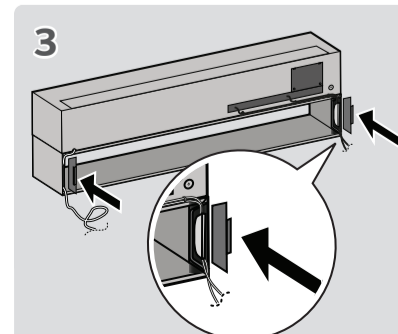

www.lg.com/support

OLED65R1\*

1

2

3

1

2

	A	B	C	D	E
	(mm)				(kg)
OLED65R19LA OLED65R19LE OLED65R19LF	1592	266	450	1276.3	92.9
Power requirement	AC 100-240 V - 50 / 60 Hz				