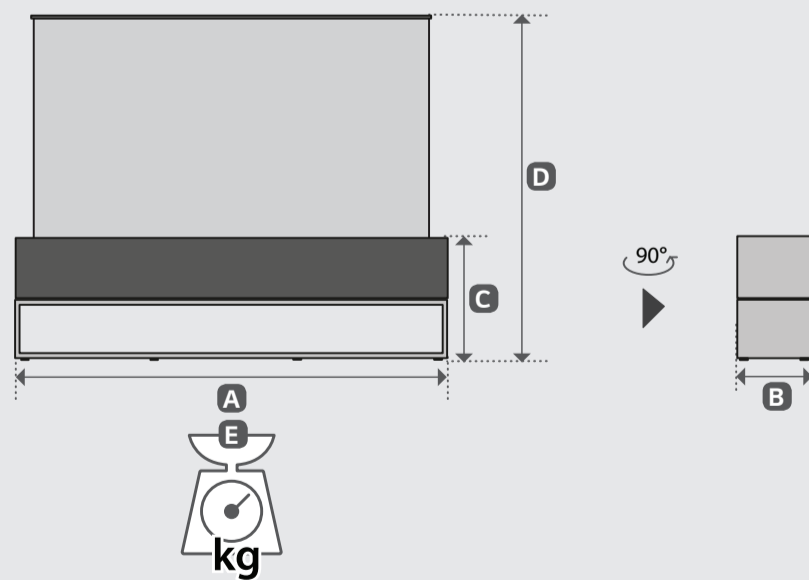

1

2

	A	B	C	D	E
	(mm)				(kg)
OLED65R19LA OLED65R19LE OLED65R19LF	1592	266	450	1276.3	92.9
Power requirement	AC 100-240 V - 50 / 60 Hz				

English	-Read Safety and Regulatory.	Hrvatski	-Pročitajte Sigurnost i usklađenost s propisima.	Română	-Consultați manualul referitor la siguranță și reglementare.
Deutsch	-Lesen Sie die Sicherheitsanweisungen und Richtlinien.	Shqip	-Lexoni paragrafin "Siguria dhe rregullimi".	Български	-Прочетете Безопасност и регулаторни стандарти.
Français	-Lire le document Sécurité et mesures réglementaires.	Bosanski	-Pročitajte dio Sigurnost i propisi.	Eesti	-Lugege ohutus- ja normativteavet.
Italiano	-Leggere il manuale Sicurezza e normative.	Македонски	-Прочитајте за безбедноста и регулативата.	Lietuvių k.	-Perskaitykite Saugos ir norminius reikalavimus.
Español	-Leer Seguridad y normativa.	Svenska	-Läs Säkerhet och föreskrifter.	Latviešu	-Izlasiet sadaļu Drošība un normatīvi.
Português	-Ler informações sobre o Segurança e Regulamentos.	Magyar	-Biztonsági szabályzat megtekintése.	Srpski	-Pročitajte odeljak Bezbednost i regulatorna pitanja.
Nederlands	- Veiligheidsinformatie en regelgeving lezen.	Polski	-Przeczytajcie Zasad bezpieczeństwa i uwag dotyczących przepisów.	Norsk	-Les sikkerhet og forskrifter.
Ελληνικά	-Διαβάστε τις οδηγίες για την ασφάλεια και τους κανονισμούς.	Česky	-Přečtěte si část Bezpečnost a zákonné předpisy.	Dansk	-Læs sikkerhed og lovmæssige bestemmelser.
Slovenščina	-Preberite varnostne in regulativne vidike.	Slovenčina	-Prečítajte si bezpečnostné a regulačné informácie.	Suomi	-Lue Turvallisuus ja säännökset -osio.