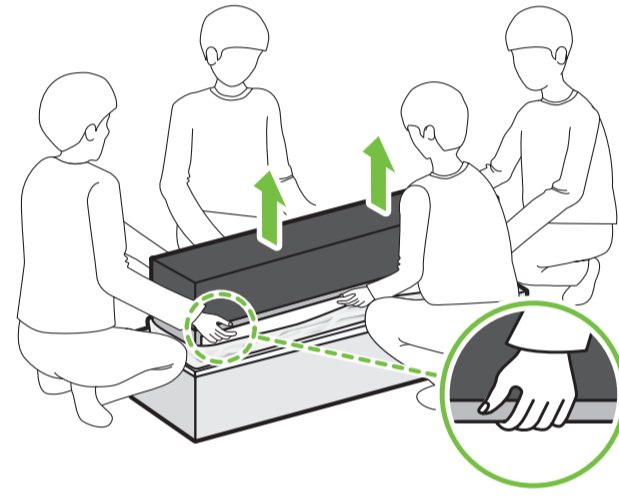

www.lg.com/support

OLED65R1\*

1

2

3

1

2

	A	B	C	D	E
	(mm)				(kg)
OLED65R19LA OLED65R19LE OLED65R19LF	1592	266	450	1276.3	92.9
Power requirement	AC 100-240 V - 50 / 60 Hz				