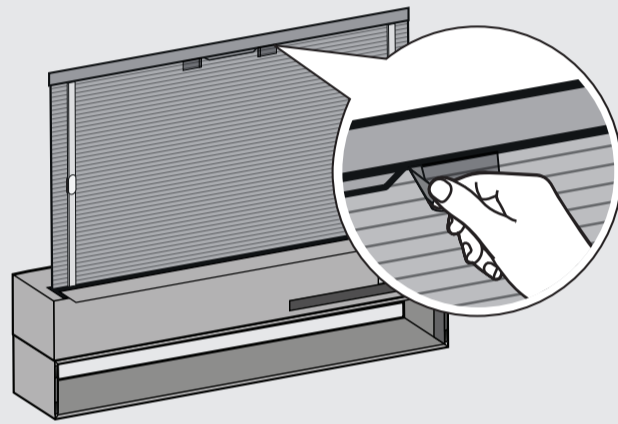

1

2

	A	B	C	D	E
	(mm)				(kg)
OLED65R19LA OLED65R19LE OLED65R19LF	1592	266	450	1276.3	92.9
Power requirement	AC 100-240 V - 50 / 60 Hz				

English	-Read Safety and Regulatory.	Hrvatski	-Pročitajte Sigurnost i usklađenost s propisima.	Română	-Consultați manualul referitor la siguranță și reglementare.
Deutsch	-Lesen Sie die Sicherheitsanweisungen und Richtlinien.	Shqip	-Lexoni paragrafin "Siguria dhe rregullimi".	Български	-Прочетете Безопасност и регулаторни стандарти.
Français	-Lire le document Sécurité et mesures réglementaires.	Bosanski	-Pročitajte dio Sigurnost i propisi.	Eesti	-Lugege ohutus- ja normativteavet.
Italiano	-Leggere il manuale Sicurezza e normative.	Македонски	-Прочитајте за безбедноста и регулативата.	Lietuvių k.	-Perskaitykite Saugos ir norminius reikalavimus.
Español	-Leer Seguridad y normativa.	Svenska	-Läs Säkerhet och föreskrifter.	Latviešu	-Izlasiet sadaļu Drošība un normatīvi.
Português	-Ler informações sobre o Segurança e Regulamentos.	Magyar	-Biztonsági szabályzat megtekintése.	Srpski	-Pročitajte odeljak Bezbednost i regulatorna pitanja.
Nederlands	- Veiligheidsinformatie en regelgeving lezen.	Polski	-Przeczytajcie Zasad bezpieczeństwa i uwag dotyczących przepisów.	Norsk	-Les sikkerhet og forskrifter.
Ελληνικά	-Διαβάστε τις οδηγίες για την ασφάλεια και τους κανονισμούς.	Česky	-Přečtěte si část Bezpečnost a zákonné předpisy.	Dansk	-Læs sikkerhed og lovmæssige bestemmelser.
Slovenščina	-Preberite varnostne in regulativne vidike.	Slovenčina	-Prečítajte si bezpečnostné a regulačné informácie.	Suomi	-Lue Turvallisuus ja säännökset -osio.