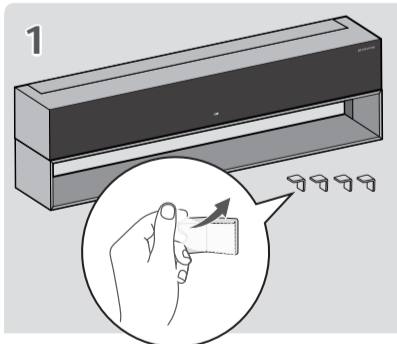

www.lg.com/support

OLED65R1\*

1

2

3

1

2

	A	B	C	D	E
	(mm)				(kg)
OLED65R19LA OLED65R19LE OLED65R19LF	1592	266	450	1276.3	92.9
Power requirement	AC 100-240 V - 50 / 60 Hz				