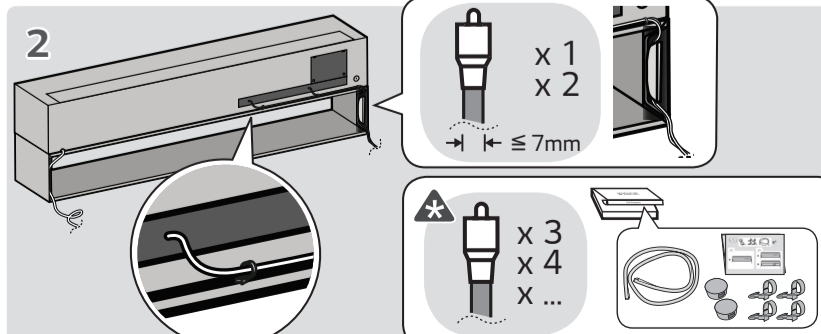

www.lg.com/support

OLED65R1\*

1

2

3

1

2

	A	B	C	D	E
	(mm)				(kg)
OLED65R19LA OLED65R19LE OLED65R19LF	1592	266	450	1276.3	92.9
Power requirement	AC 100-240 V - 50 / 60 Hz				