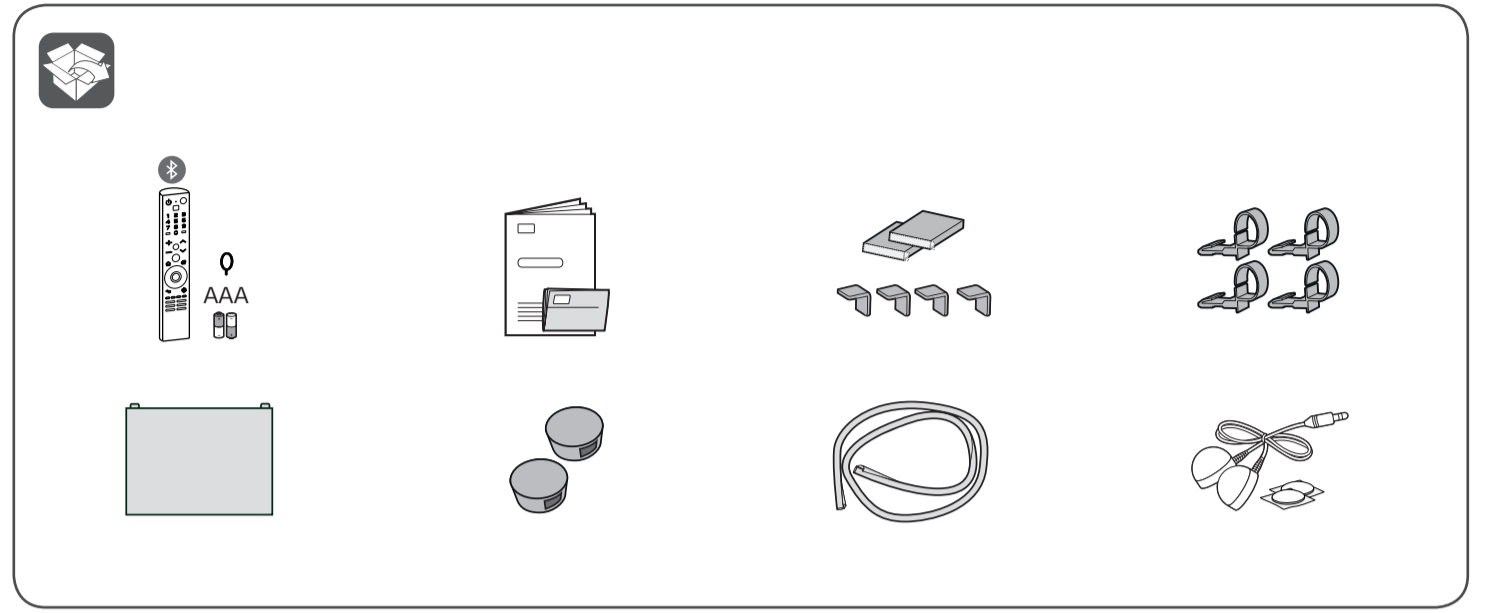

www.lg.com/support

OLED65R1\*

1

2

3

1

2

	A	B	C	D	E
	(mm)				(kg)
OLED65R19LA OLED65R19LE OLED65R19LF	1592	266	450	1276.3	92.9
Power requirement	AC 100-240 V - 50 / 60 Hz				