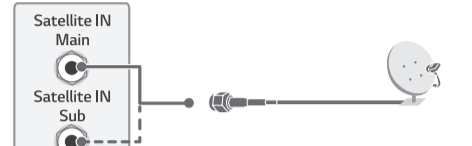

1

2

	A	B	C	D	E
	(mm)				(kg)
OLED65R19LA OLED65R19LE OLED65R19LF	1592	266	450	1276.3	92.9
Power requirement	AC 100-240 V - 50 / 60 Hz				

English	-Read Safety and Regulatory.	Hrvatski	-Pročitajte Sigurnost i usklađenost s propisima.	Română	-Consultați manualul referitor la siguranță și reglementare.
Deutsch	-Lesen Sie die Sicherheitsanweisungen und Richtlinien.	Shqip	-Lexoni paragrafin "Siguria dhe rregullimi".	Български	-Прочетете Безопасност и регулаторни стандарти.
Français	-Lire le document Sécurité et mesures réglementaires.	Bosanski	-Pročitajte dio Sigurnost i propisi.	Eesti	-Lugege ohutus- ja normativteavet.
Italiano	-Leggere il manuale Sicurezza e normative.	Македонски	-Прочитајте за безбедноста и регулативата.	Lietuvių k.	-Perskaitykite Saugos ir norminius reikalavimus.
Español	-Leer Seguridad y normativa.	Svenska	-Läs Säkerhet och föreskrifter.	Latviešu	-Izlasiet sadaļu Drošība un normatīvi.
Português	-Ler informações sobre o Segurança e Regulamentos.	Magyar	-Biztonsági szabályzat megtekintése.	Srpski	-Pročitajte odeljak Bezbednost i regulatorna pitanja.
Nederlands	- Veiligheidsinformatie en regelgeving lezen.	Polski	-Przeczytajcie Zasad bezpieczeństwa i uwag dotyczących przepisów.	Norsk	-Les sikkerhet og forskrifter.
Ελληνικά	-Διαβάστε τις οδηγίες για την ασφάλεια και τους κανονισμούς.	Česky	-Přečtěte si část Bezpečnost a zákonné předpisy.	Dansk	-Læs sikkerhed og lovmæssige bestemmelser.
Slovenščina	-Preberite varnostne in regulativne vidike.	Slovenčina	-Prečítajte si bezpečnostné a regulačné informácie.	Suomi	-Lue Turvallisuus ja säännökset -osio.