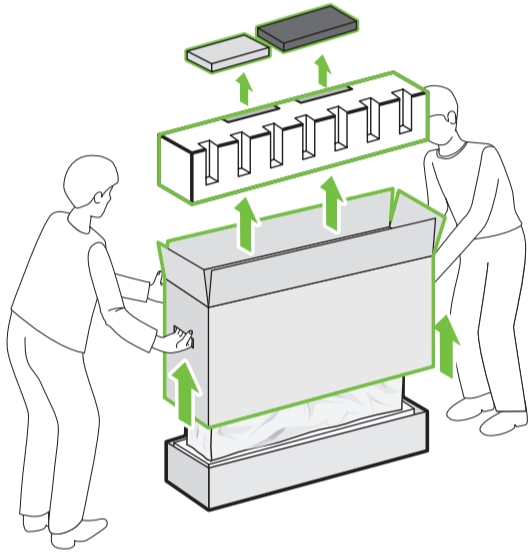

www.lg.com/support

OLED65R1\*

1

2

3

1

2

	A	B	C	D	E
	(mm)				(kg)
OLED65R19LA OLED65R19LE OLED65R19LF	1592	266	450	1276.3	92.9
Power requirement	AC 100-240 V - 50 / 60 Hz				