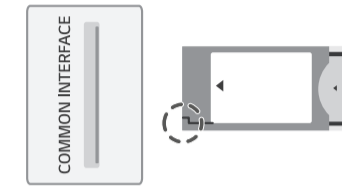

1

2

	A	B	C	D	E
	(mm)				(kg)
OLED65R19LA OLED65R19LE OLED65R19LF	1592	266	450	1276.3	92.9
Power requirement	AC 100-240 V - 50 / 60 Hz				

English	-Read Safety and Regulatory.	Hrvatski	-Pročitajte Sigurnost i usklađenost s propisima.	Română	-Consultați manualul referitor la siguranță și reglementare.
Deutsch	-Lesen Sie die Sicherheitsanweisungen und Richtlinien.	Shqip	-Lexoni paragrafin "Siguria dhe rregullimi".	Български	-Прочетете Безопасност и регулаторни стандарти.
Français	-Lire le document Sécurité et mesures réglementaires.	Bosanski	-Pročitajte dio Sigurnost i propisi.	Eesti	-Lugege ohutus- ja normativteavet.
Italiano	-Leggere il manuale Sicurezza e normative.	Македонски	-Прочитајте за безбедноста и регулативата.	Lietuvių k.	-Perskaitykite Saugos ir norminius reikalavimus.
Español	-Leer Seguridad y normativa.	Svenska	-Läs Säkerhet och föreskrifter.	Latviešu	-Izlasiet sadaļu Drošība un normatīvi.
Português	-Ler informações sobre o Segurança e Regulamentos.	Magyar	-Biztonsági szabályzat megtekintése.	Srpski	-Pročitajte odeljak Bezbednost i regulatorna pitanja.
Nederlands	- Veiligheidsinformatie en regelgeving lezen.	Polski	-Przeczytajcie Zasad bezpieczeństwa i uwag dotyczących przepisów.	Norsk	-Les sikkerhet og forskrifter.
Ελληνικά	-Διαβάστε τις οδηγίες για την ασφάλεια και τους κανονισμούς.	Česky	-Přečtěte si část Bezpečnost a zákonné předpisy.	Dansk	-Læs sikkerhed og lovmæssige bestemmelser.
Slovenščina	-Preberite varnostne in regulativne vidike.	Slovenčina	-Prečítajte si bezpečnostné a regulačné informácie.	Suomi	-Lue Turvallisuus ja säännökset -osio.