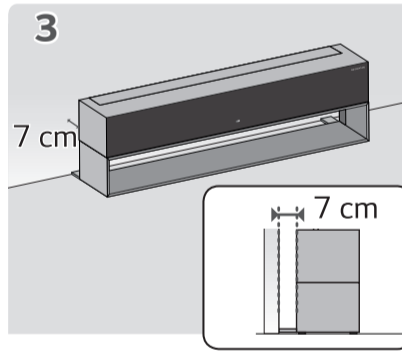

www.lg.com/support

OLED65R1\*

1

2

3

1

2

	A	B	C	D	E
	(mm)				(kg)
OLED65R19LA OLED65R19LE OLED65R19LF	1592	266	450	1276.3	92.9
Power requirement	AC 100-240 V - 50 / 60 Hz				