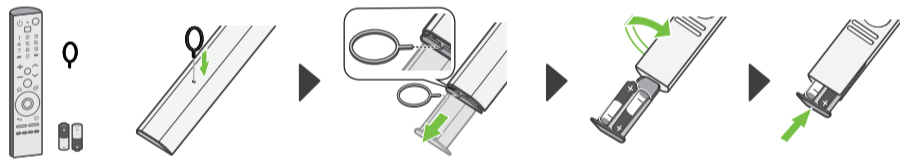

A	B	C	D	E
	(mm)				(kg)
OLED65R19LA OLED65R19LE OLED65R19LF	1592	266	450	1276.3	92.9
Power requirement	AC 100-240 V - 50 / 60 Hz				

English	-Read Safety and Regulatory.	Hrvatski	-Pročitajte Sigurnost i usklađenost s propisima.	Română	-Consultați manualul referitor la siguranță și reglementare.
Deutsch	-Lesen Sie die Sicherheitsanweisungen und Richtlinien.	Shqip	-Lexoni paragrafin "Siguria dhe rregullimi".	Български	-Прочетете Безопасност и регулаторни стандарти.
Français	-Lire le document Sécurité et mesures réglementaires.	Bosanski	-Pročitajte dio Sigurnost i propisi.	Eesti	-Lugege ohutus- ja normativteavet.
Italiano	-Leggere il manuale Sicurezza e normative.	Македонски	-Прочитајте за безбедноста и регулативата.	Lietuvių k.	-Perskaitykite Saugos ir norminius reikalavimus.
Español	-Leer Seguridad y normativa.	Svenska	-Läs Säkerhet och föreskrifter.	Latviešu	-Izlasiet sadaļu Drošība un normatīvi.
Português	-Ler informações sobre o Segurança e Regulamentos.	Magyar	-Biztonsági szabályzat megtekintése.	Srpski	-Pročitajte odeljak Bezbednost i regulatorna pitanja.
Nederlands	- Veiligheidsinformatie en regelgeving lezen.	Polski	-Przeczytajcie Zasad bezpieczeństwa i uwag dotyczących przepisów.	Norsk	-Les sikkerhet og forskrifter.
Ελληνικά	-Διαβάστε τις οδηγίες για την ασφάλεια και τους κανονισμούς.	Česky	-Přečtěte si část Bezpečnost a zákonné předpisy.	Dansk	-Læs sikkerhed og lovmæssige bestemmelser.
Slovenščina	-Preberite varnostne in regulativne vidike.	Slovenčina	-Prečítajte si bezpečnostné a regulačné informácie.	Suomi	-Lue Turvallisuus ja säännökset -osio.

+ : Depending on model / Abhängig vom Modell / Selon le modèle / In base al modello / En función del modelo / Dependendo do modelo / Afhankelijk van het model / Αν λογα με το μοντ λο / Odvisno od modela / Típusfüggő / Zależnie od modelu / Zavisí na modelu / V závislosti od modelu / In functie de model / в зависимости от модели / Sõtüb modelist / Priklausio nuo modelio / Atkaribá no modelja / U zavisnosti od modela / Ovisno o modelu / Në varësi të modelit / Ovisno o modelu / во зависност од моделот / Beroende på modell / Avhengig av modell / Afhangigt af modellen / Mallin mukaan