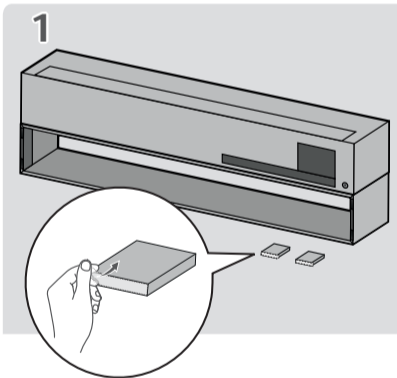

www.lg.com/support

OLED65R1\*

1

2

3

1

2

	A	B	C	D	E
	(mm)				(kg)
OLED65R19LA OLED65R19LE OLED65R19LF	1592	266	450	1276.3	92.9
Power requirement	AC 100-240 V - 50 / 60 Hz				