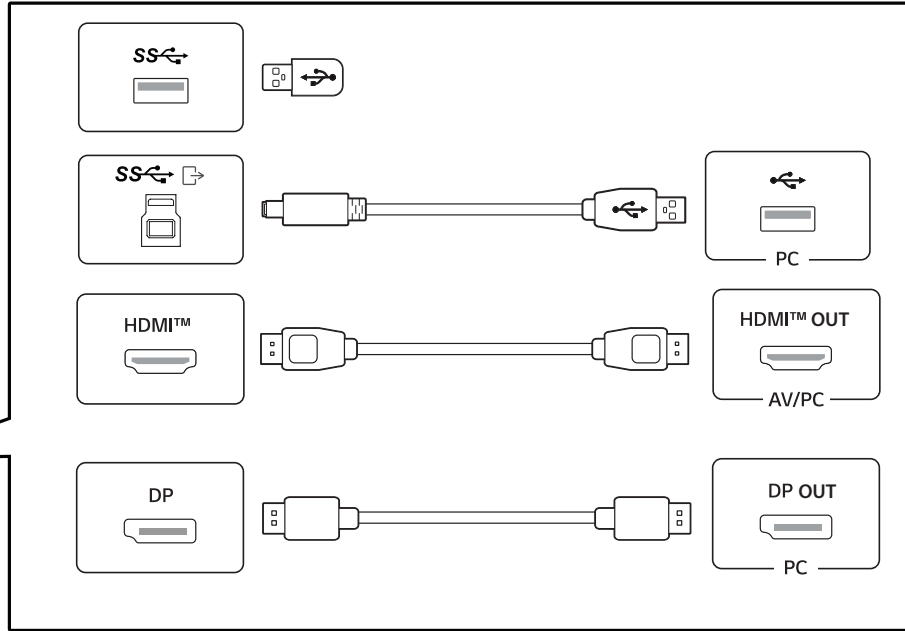

6

**English**

- Using a DVI to HDMI / DP (DisplayPort) to HDMI cable may cause compatibility issues.
- The USB port on the product functions as a USB hub.
- Make sure to use the supplied cable. Otherwise, this may cause the device to malfunction.