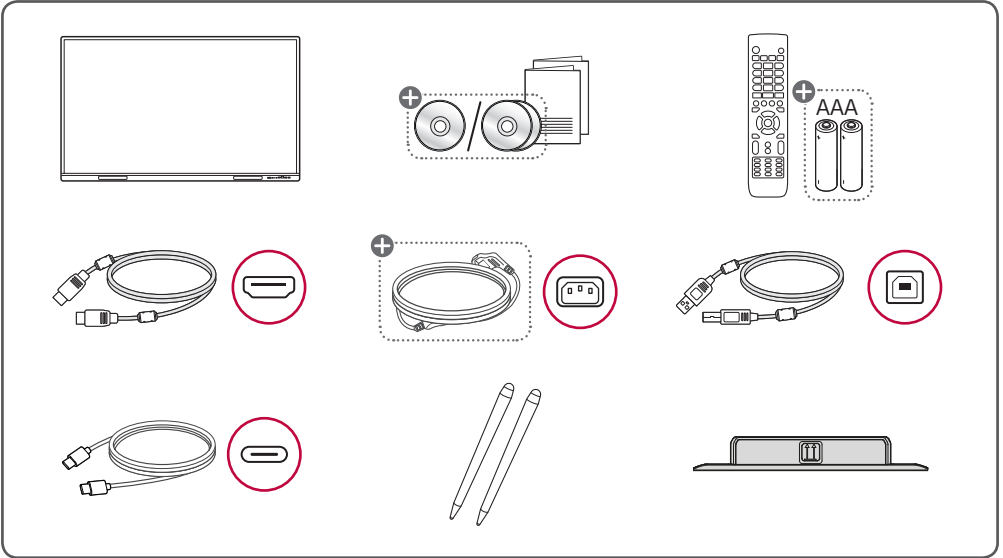

LG Digital Signage (MONITOR)

55TR3DK-B	55TR3DK-I	55TR3DK-E
65TR3DK-B	65TR3DK-I	65TR3DK-E
75TR3DK-B	75TR3DK-I	75TR3DK-E
86TR3DK-B	86TR3DK-I	86TR3DK-E
98TR3DK-B	98TR3DK-I	

- ▶ Worldwide : www.lg.com/id-manual
- ▶ 한국 : www.lgservice.co.kr