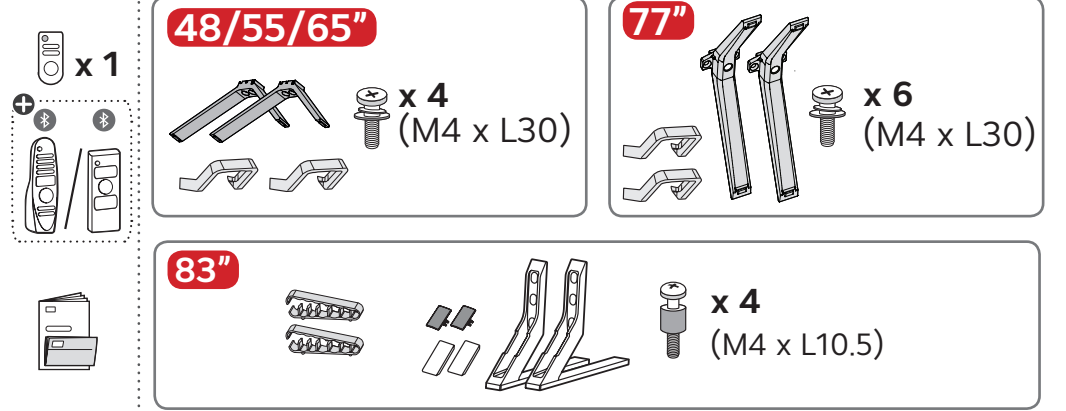

OLED48B5*
 OLED55B5* OLED77B5*
 OLED65B5* OLED83B5*

mm (inches / pulgadas / po)
kg (lbs / libras / lb)

	A	B	B'	C	D	E	F	F'	G	G - H	⚡
OLED48B5*	1 070 mm (42.1) inches	684 mm (26.9) inches	-	235 mm (9.2) inches	620 mm (24.4) inches	45.9 mm (1.8) inches	-	-	11.7 kg (25.7) lbs	11.5 kg (25.3) lbs	213 W
OLED55B5*	1 228 mm (48.3) inches	772 mm (30.3) inches	-	235 mm (9.2) inches	708 mm (27.8) inches	45.9 mm (1.8) inches	64 mm (2.5) inches	-	14.5 kg (31.9) lbs	14.3 kg (31.5) lbs	266 W
OLED65B5*	1 449 mm (57.0) inches	896 mm (35.2) inches	-	235 mm (9.2) inches	832 mm (32.7) inches	45.9 mm (1.8) inches	-	-	17.3 kg (38.1) lbs	17.1 kg (37.6) lbs	347 W
OLED77B5*	1 719 mm (67.6) inches	1 057 mm (41.6) inches	-	319 mm (12.5) inches	989 mm (38.9) inches	50.9 mm (2.0) inches	68 mm (2.6) inches	-	23.5 kg (51.8) lbs	22.9 kg (50.4) lbs	495 W
OLED83B5*	1 842 mm (72.5) inches	1 144 mm (45.0) inches	1 084 mm (42.6) inches	300 mm (11.8) inches	1 055 mm (41.5) inches	52.9 mm (2.0) inches	89 mm (3.5) inches	29 mm (1.1) inches	27.7 kg (61.0) lbs	26.7 kg (58.8) lbs	587 W

mm (inches / pulgadas / po)

	A	B	C x D	E	F	G	H
OLW480B	OLED48B5*				119 mm (4.6) inches	≥1.5 m (59.0) inches	120 mm (4.7) inches
	OLED55B5*				159 mm (6.2) inches		123 mm (4.8) inches
	OLED65B5*	300 x 200 mm (11.8 x 7.8) inches	M6		269 mm (10.5) inches		123 mm (4.8) inches
	OLED77B5*				277 mm (10.9) inches		75 mm (2.9) inches
WB24GCB	OLED83B5*	400 x 400 mm (15.7 x 15.7) inches			896 mm (35.2) inches		114 mm (4.4) inches